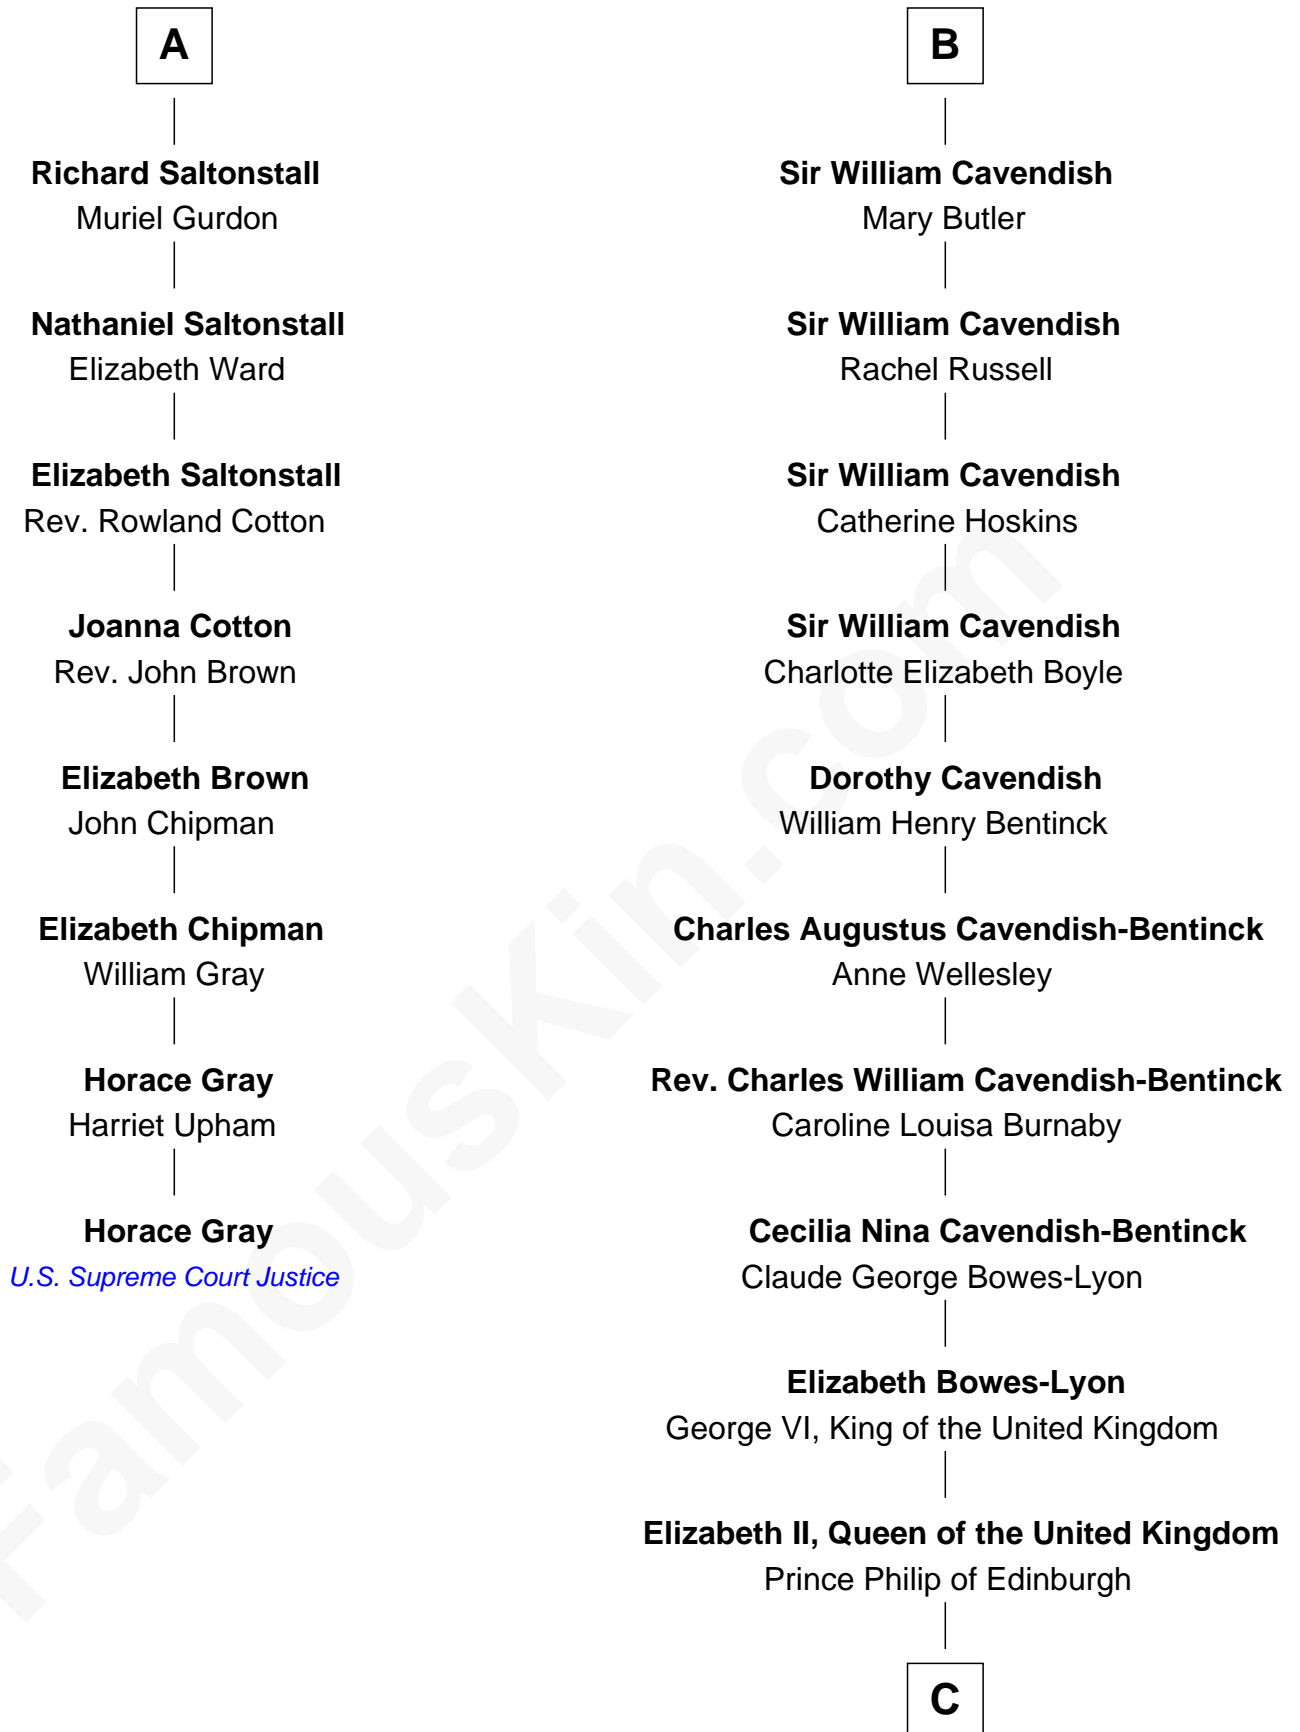

# FamousKin.com Relationship Chart of

**Horace Gray**

*U.S. Supreme Court Justice*

14th cousin 4 times removed of

**Prince William**

*Prince of Wales*

**Sir Thomas Chaworth**

Isabel Aylesbury

**Elizabeth Chaworth**

Sir William FitzWilliam

**Isabel FitzWilliam**

Richard Wentworth

**Matthew Wentworth**

Elizabeth Woodruffe

**Beatrice Wentworth**

Arthur Kaye

**John Kaye**

Dorothy Mauleverer

**Robert Kaye**

Anne Flower

**Grace Kaye**

Richard Saltonstall

**A**

**Katherine Chaworth**

Anne Keighley

**William Cavendish**

Christian Bruce

**William Cavendish**

Elizabeth Cecil

**B**

C

Charles III, King of the United Kingdom