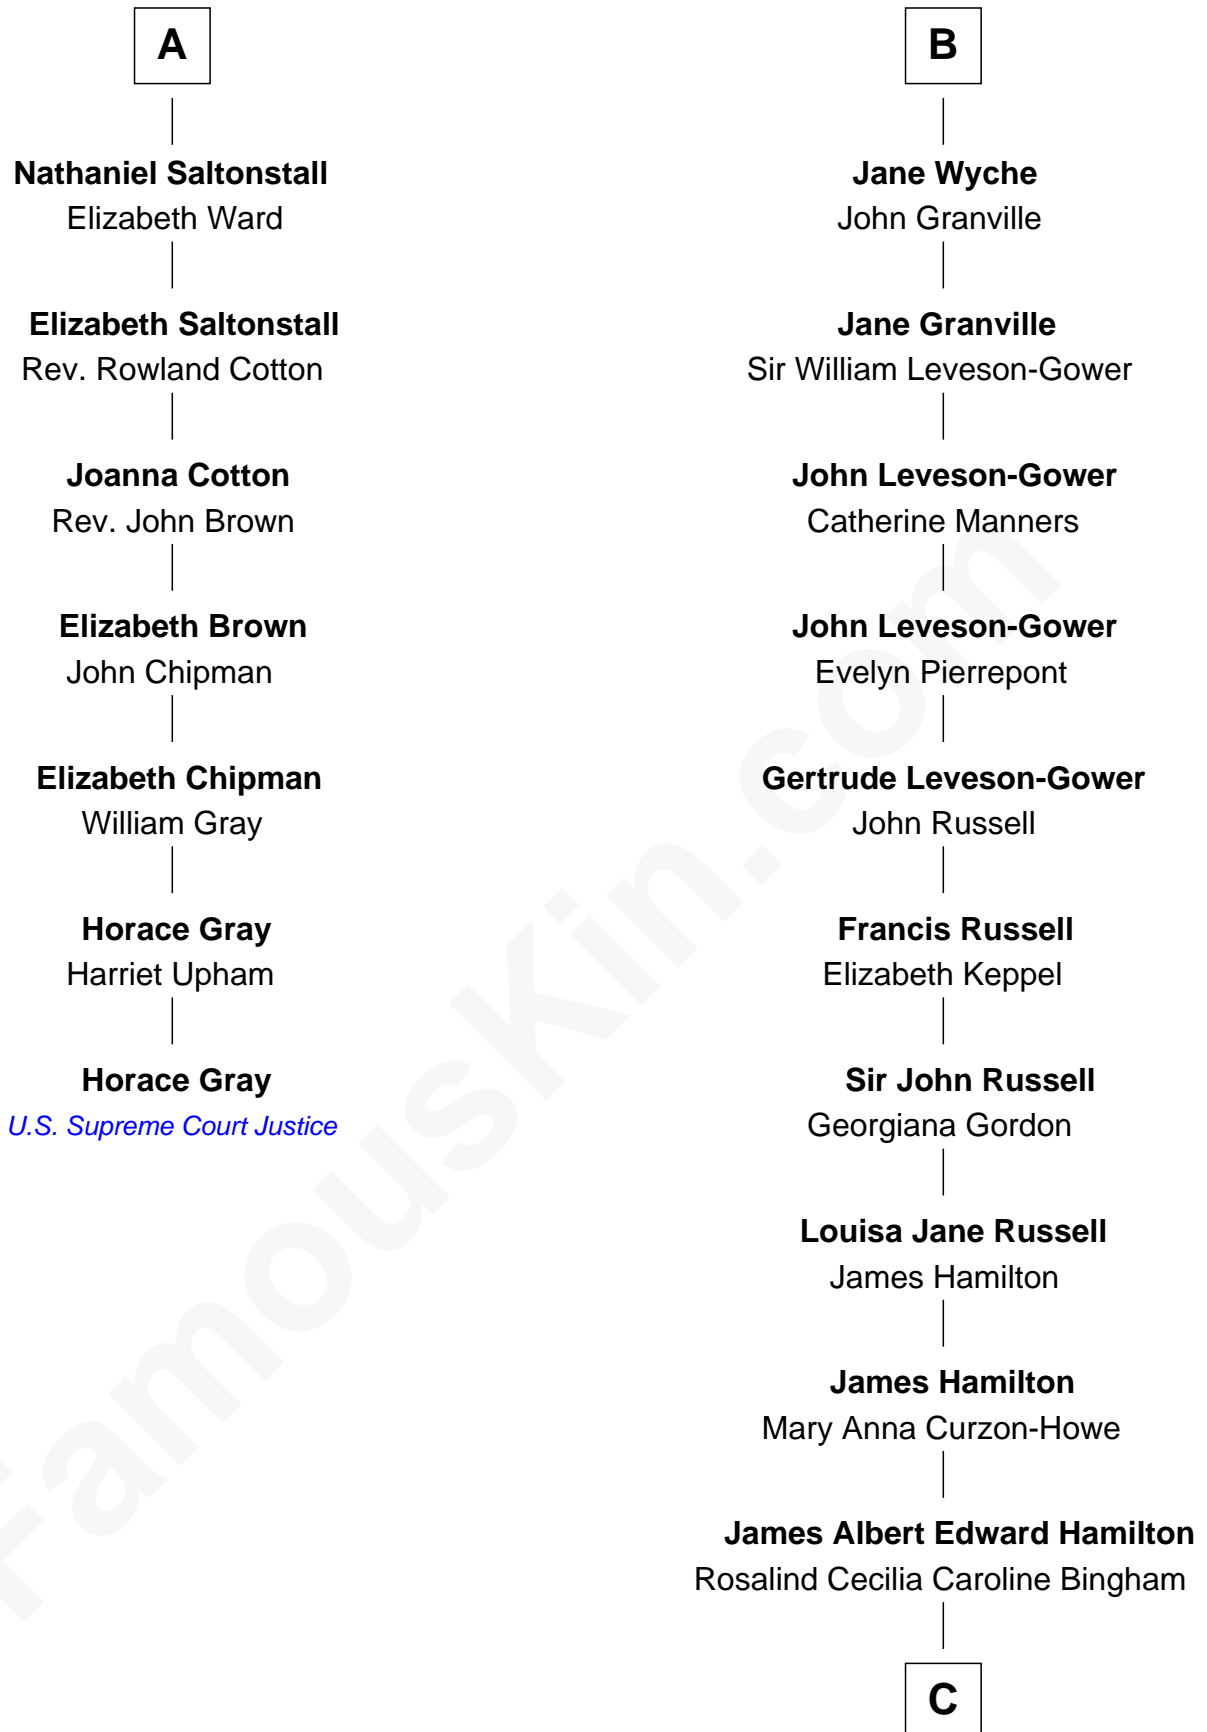

FamousKin.com Relationship Chart of

Horace Gray

U.S. Supreme Court Justice

13th cousin 7 times removed of

Prince William

Prince of Wales

Thomas Stonor

Joan de la Pole

C

Cynthia Elinor Beatrix Hamilton

Albert Edward John Spencer

Edward John Spencer

Frances Ruth Burke Roche

Princess Diana Frances Spencer

Charles III, King of the United Kingdom

Prince William