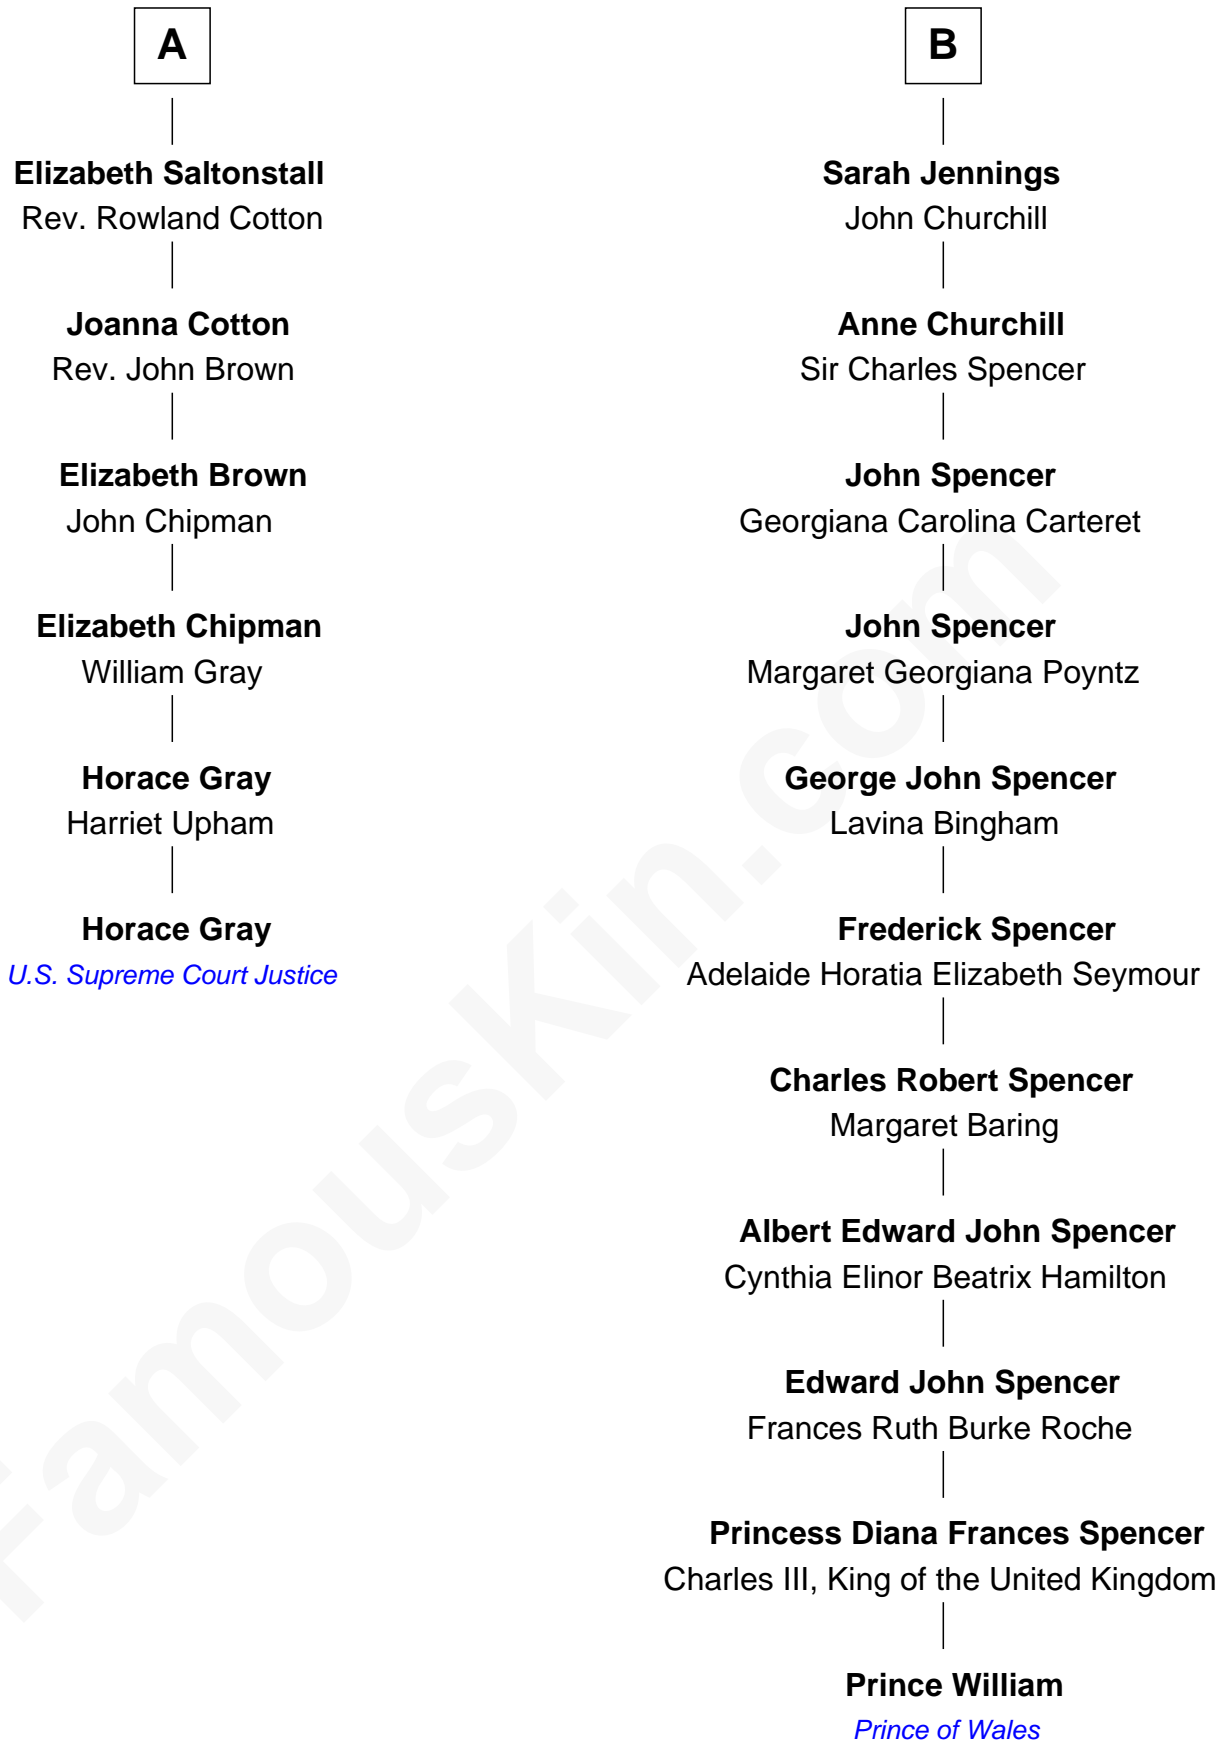

FamousKin.com Relationship Chart of

Horace Gray

U.S. Supreme Court Justice

12th cousin 5 times removed of

Prince William

Prince of Wales

Sir John Howard

*with wife
Margaret Chedworth*

*with wife
Katherine Moleyns*

Katherine Howard
Sir John Bouchier

Sir Thomas Howard
Elizabeth Tilney

Jane Bouchier
Edmund Knyvet

Thomas Howard
Elizabeth Stafford

John Knyvet
Agnes Harcourt

Thomas Howard
Gertrude Lyte

Abigail Knyvet
Martin Sedley

Charles Lyte-Howard
Roberta Webb

Muriel Sedley
Brampton Gurdon

Anne Lyte-Howard
Sir William Thornhurst

Muriel Gurdon
Richard Saltonstall

Sir Gifford Thornhurst
Susanna Temple

Nathaniel Saltonstall
Elizabeth Ward

Frances Thornhurst
Richard Jennings

A

B

William photo by [InSapphoWeTrust](#) [\(CC BY-SA 2.0\)](#)