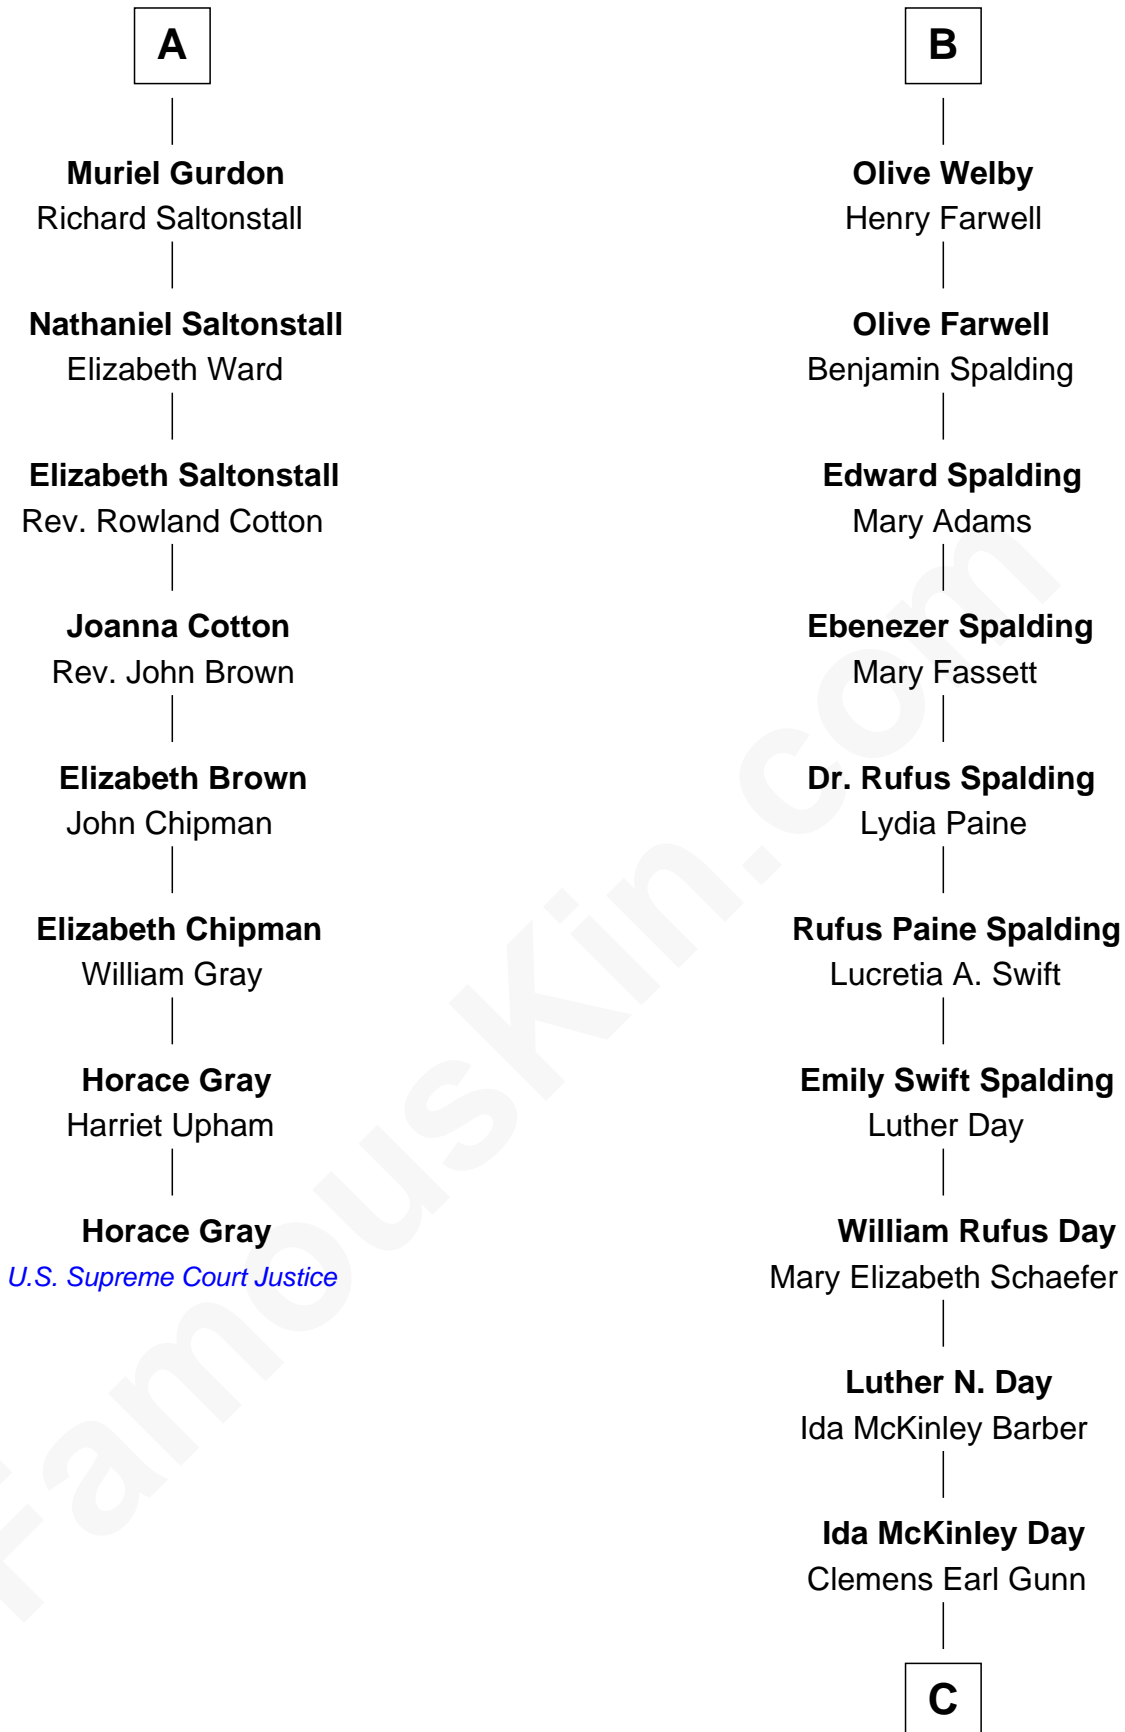

FamousKin.com

Relationship Chart of

Horace Gray

U.S. Supreme Court Justice

14th cousin 4 times removed of

Anna Gunn

TV and Movie Actress

Sir Reynold Grey

Margaret de Ros

C

Clemens Earl Gunn

Sharon Anna Kathryn Peters

Anna Gunn

TV and Movie Actress

FamousKin.com