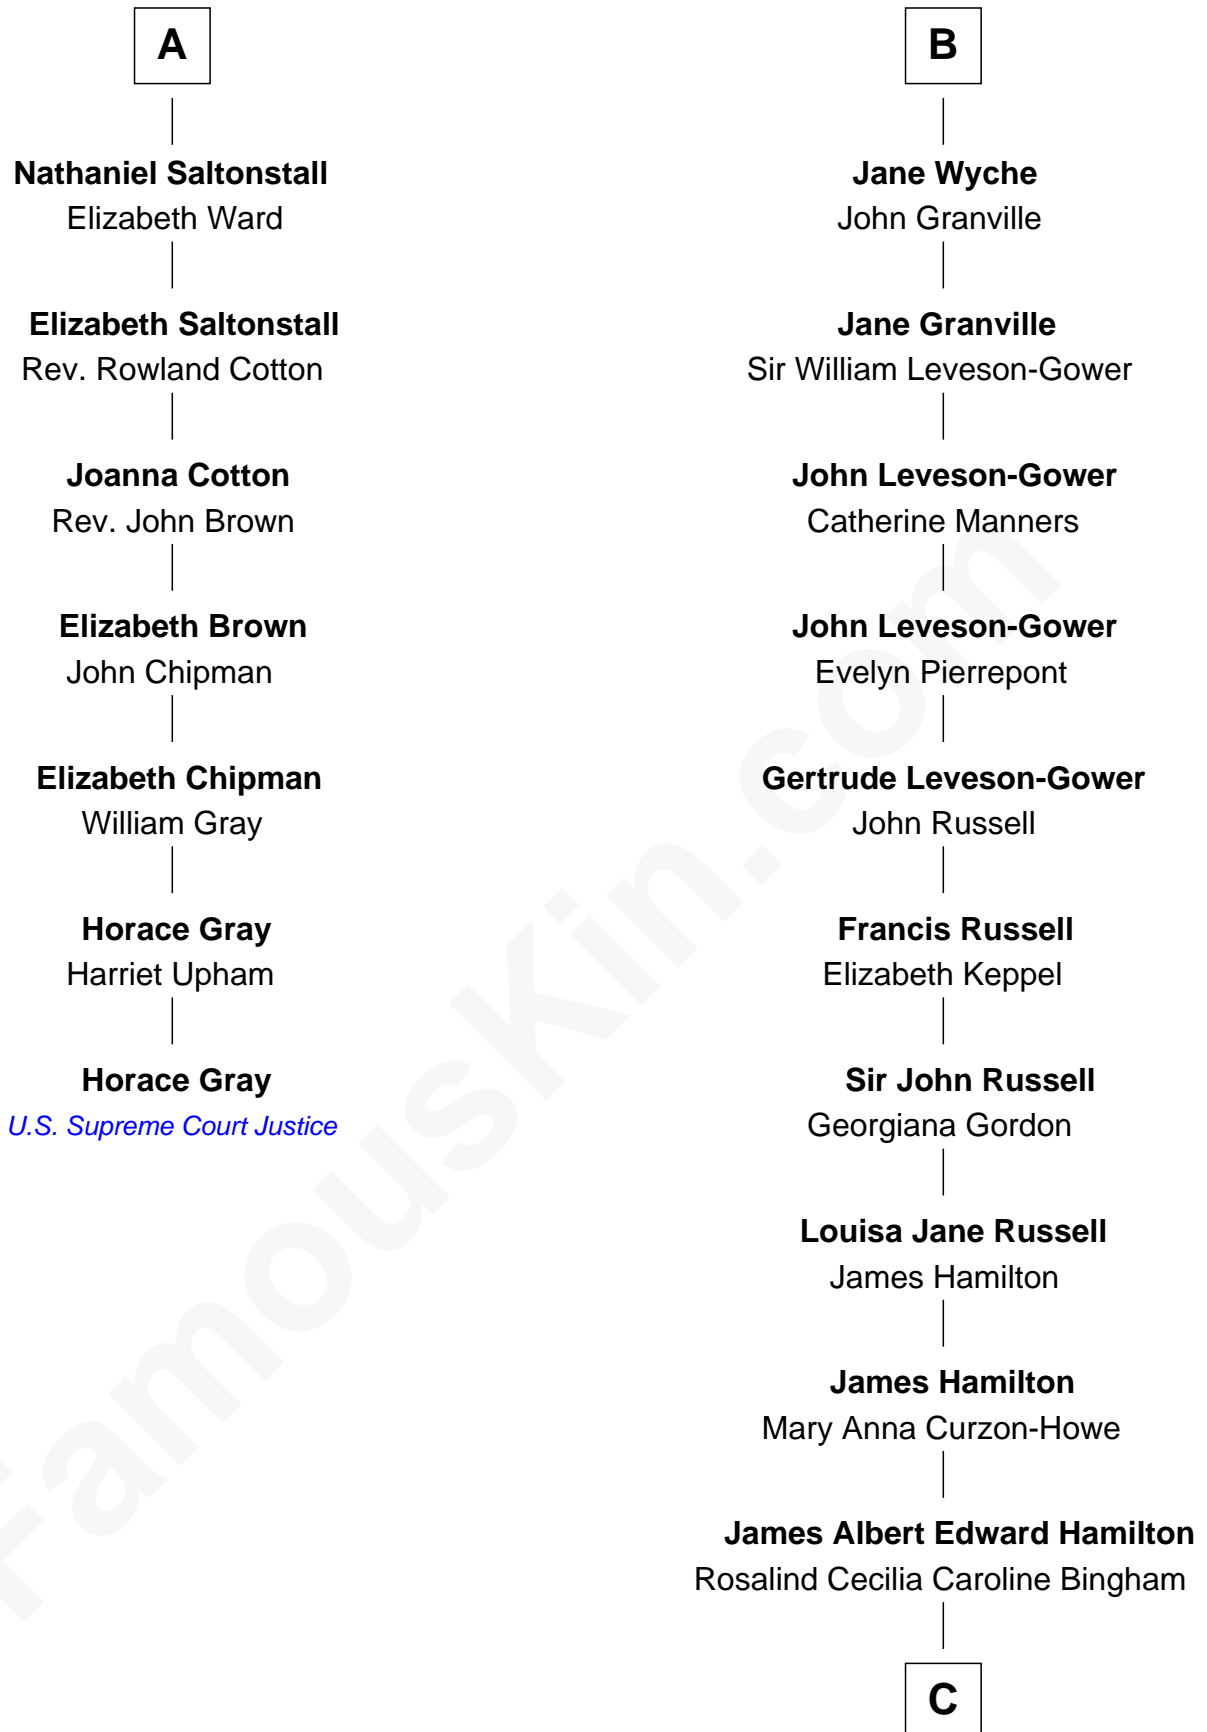

FamousKin.com Relationship Chart of

Horace Gray

U.S. Supreme Court Justice

13th cousin 7 times removed of

Prince Harry

Duke of Sussex

Thomas Stonor

Joan de la Pole

C

Cynthia Elinor Beatrix Hamilton

Albert Edward John Spencer

Edward John Spencer

Frances Ruth Burke Roche

Princess Diana Frances Spencer

Charles III, King of the United Kingdom

Prince Harry