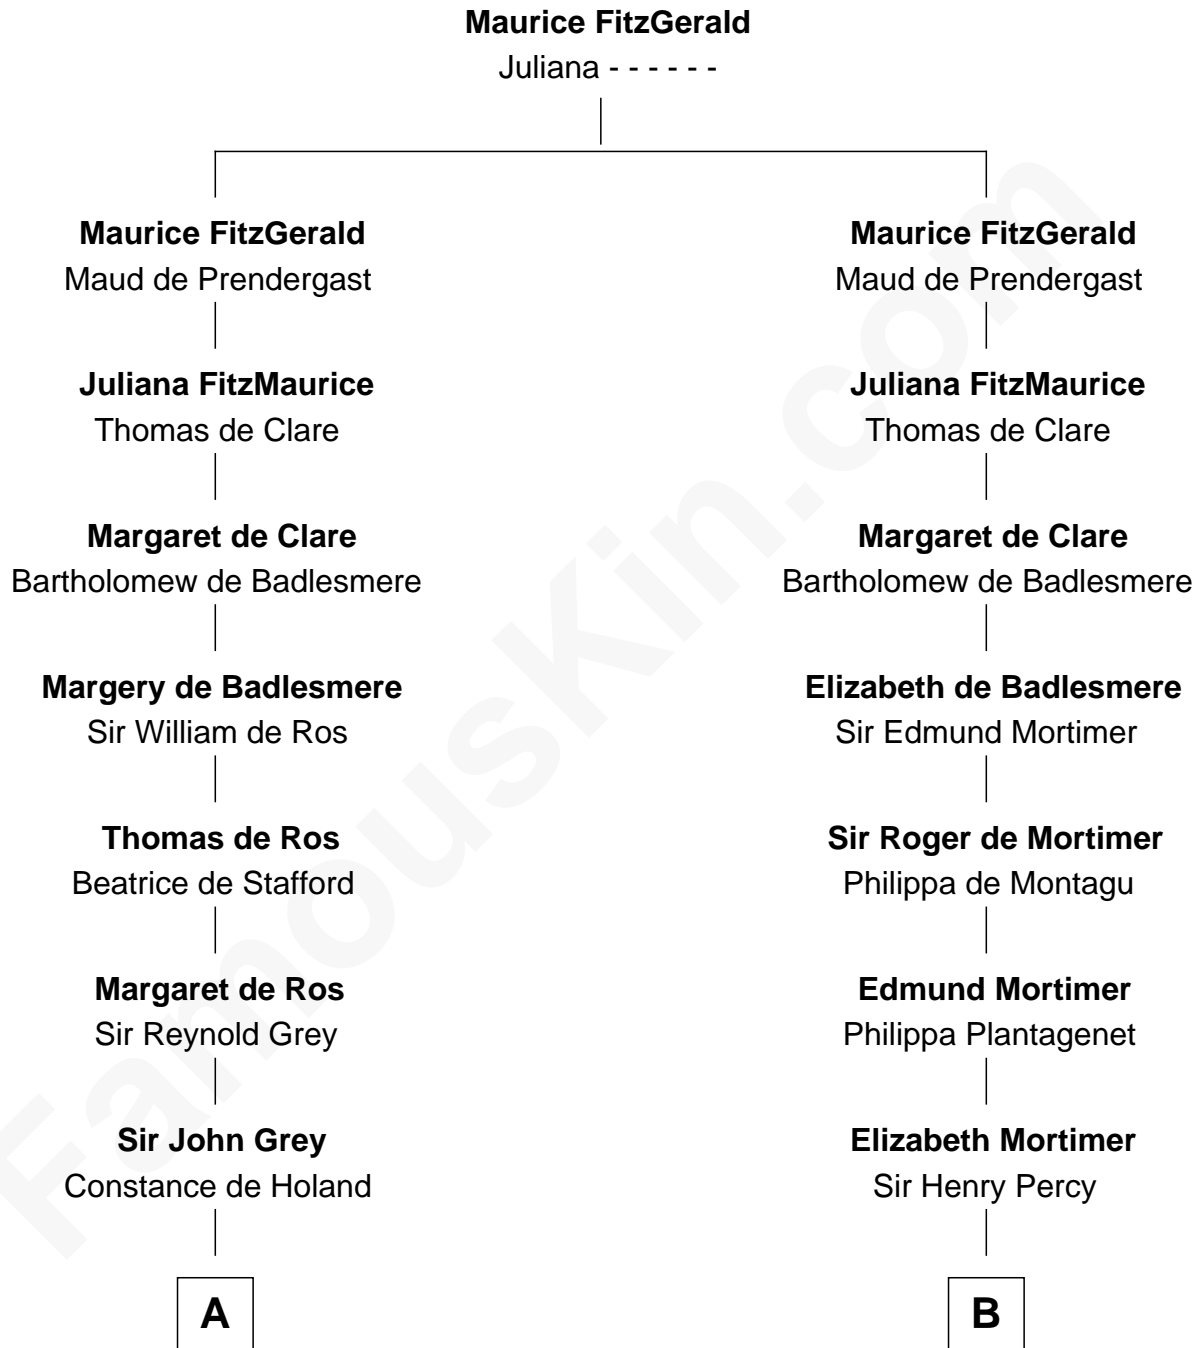

FamousKin.com

Relationship Chart of

Horace Gray

U.S. Supreme Court Justice

19th cousin 1 time removed of

Harriet Martineau

Author of The Hour and the Man