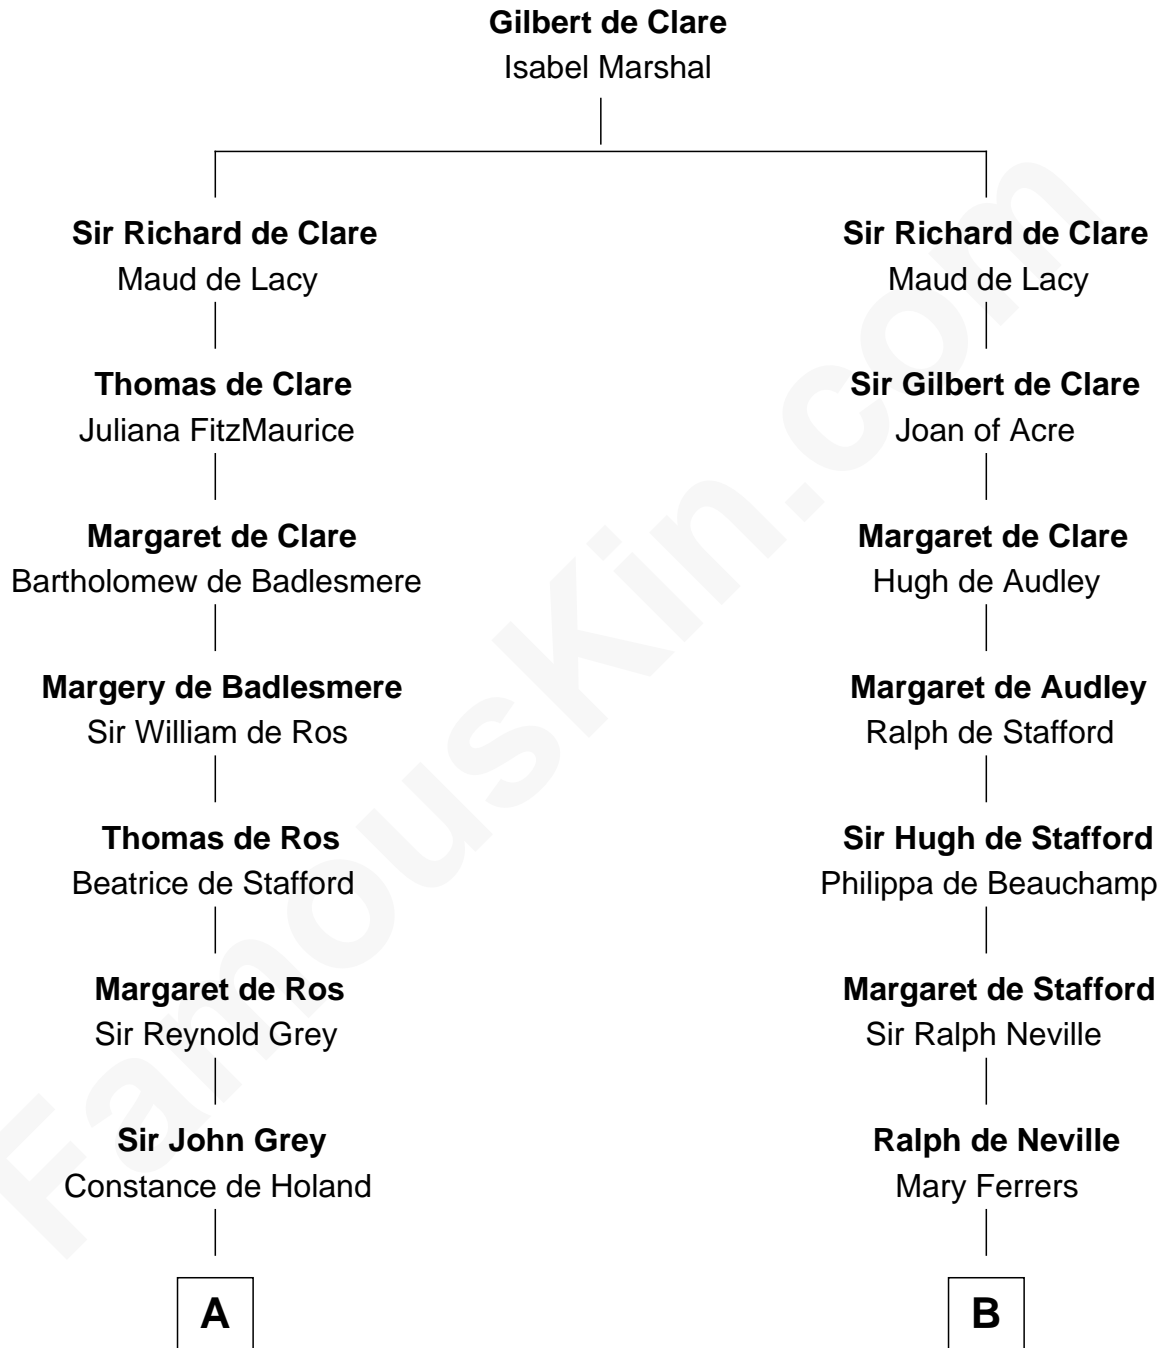

FamousKin.com

Relationship Chart of

Horace Gray

U.S. Supreme Court Justice

19th cousin 1 time removed of

Harriet Martineau

Author of The Hour and the Man