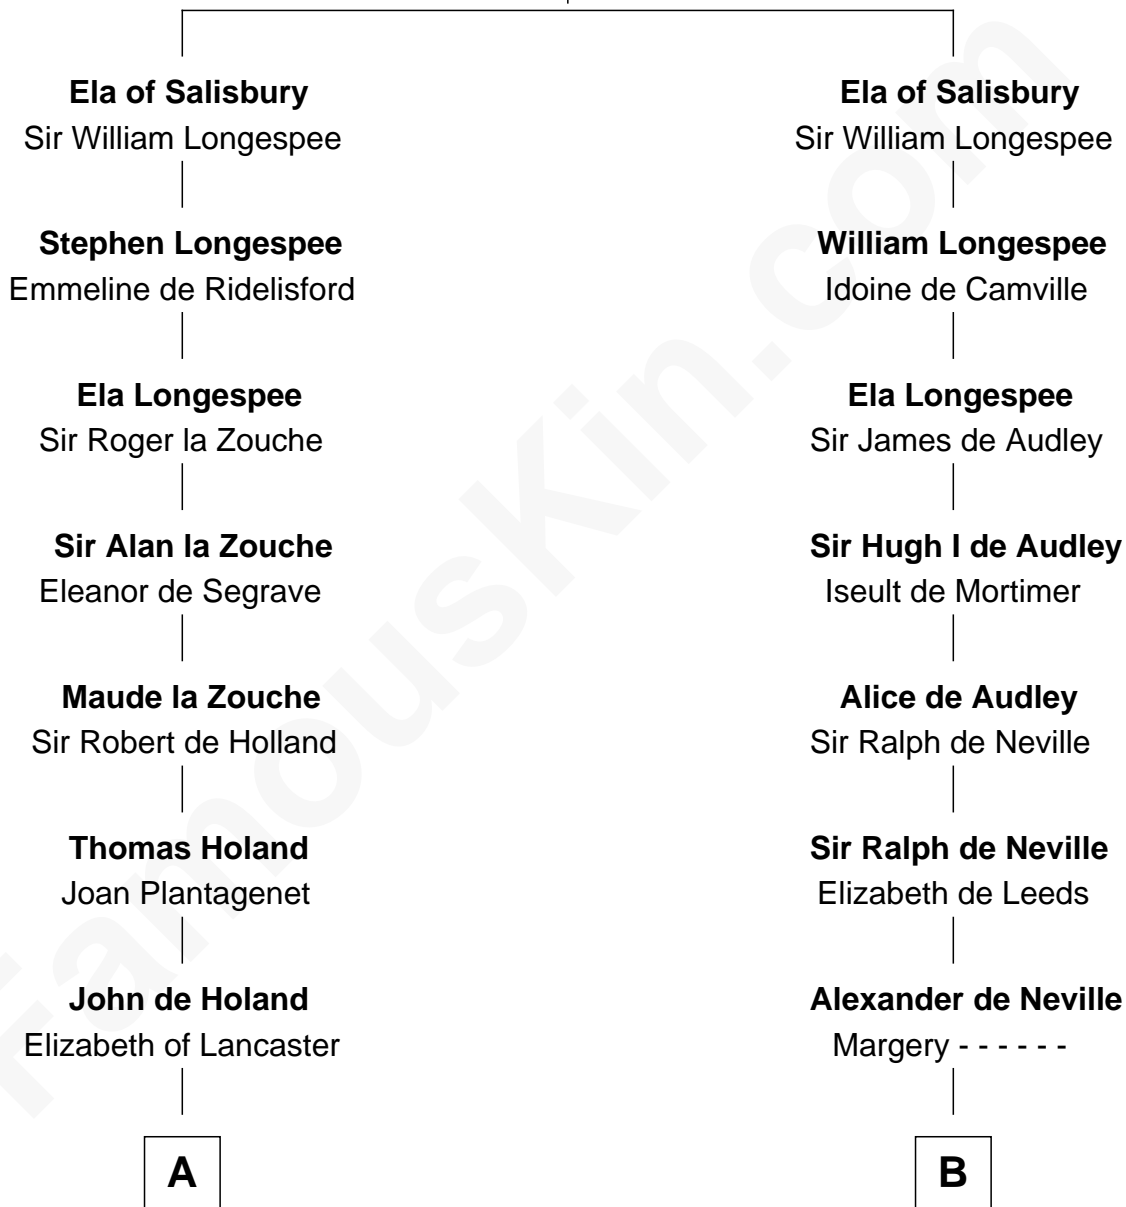

William FitzPatrick
Eleonore de Vitre