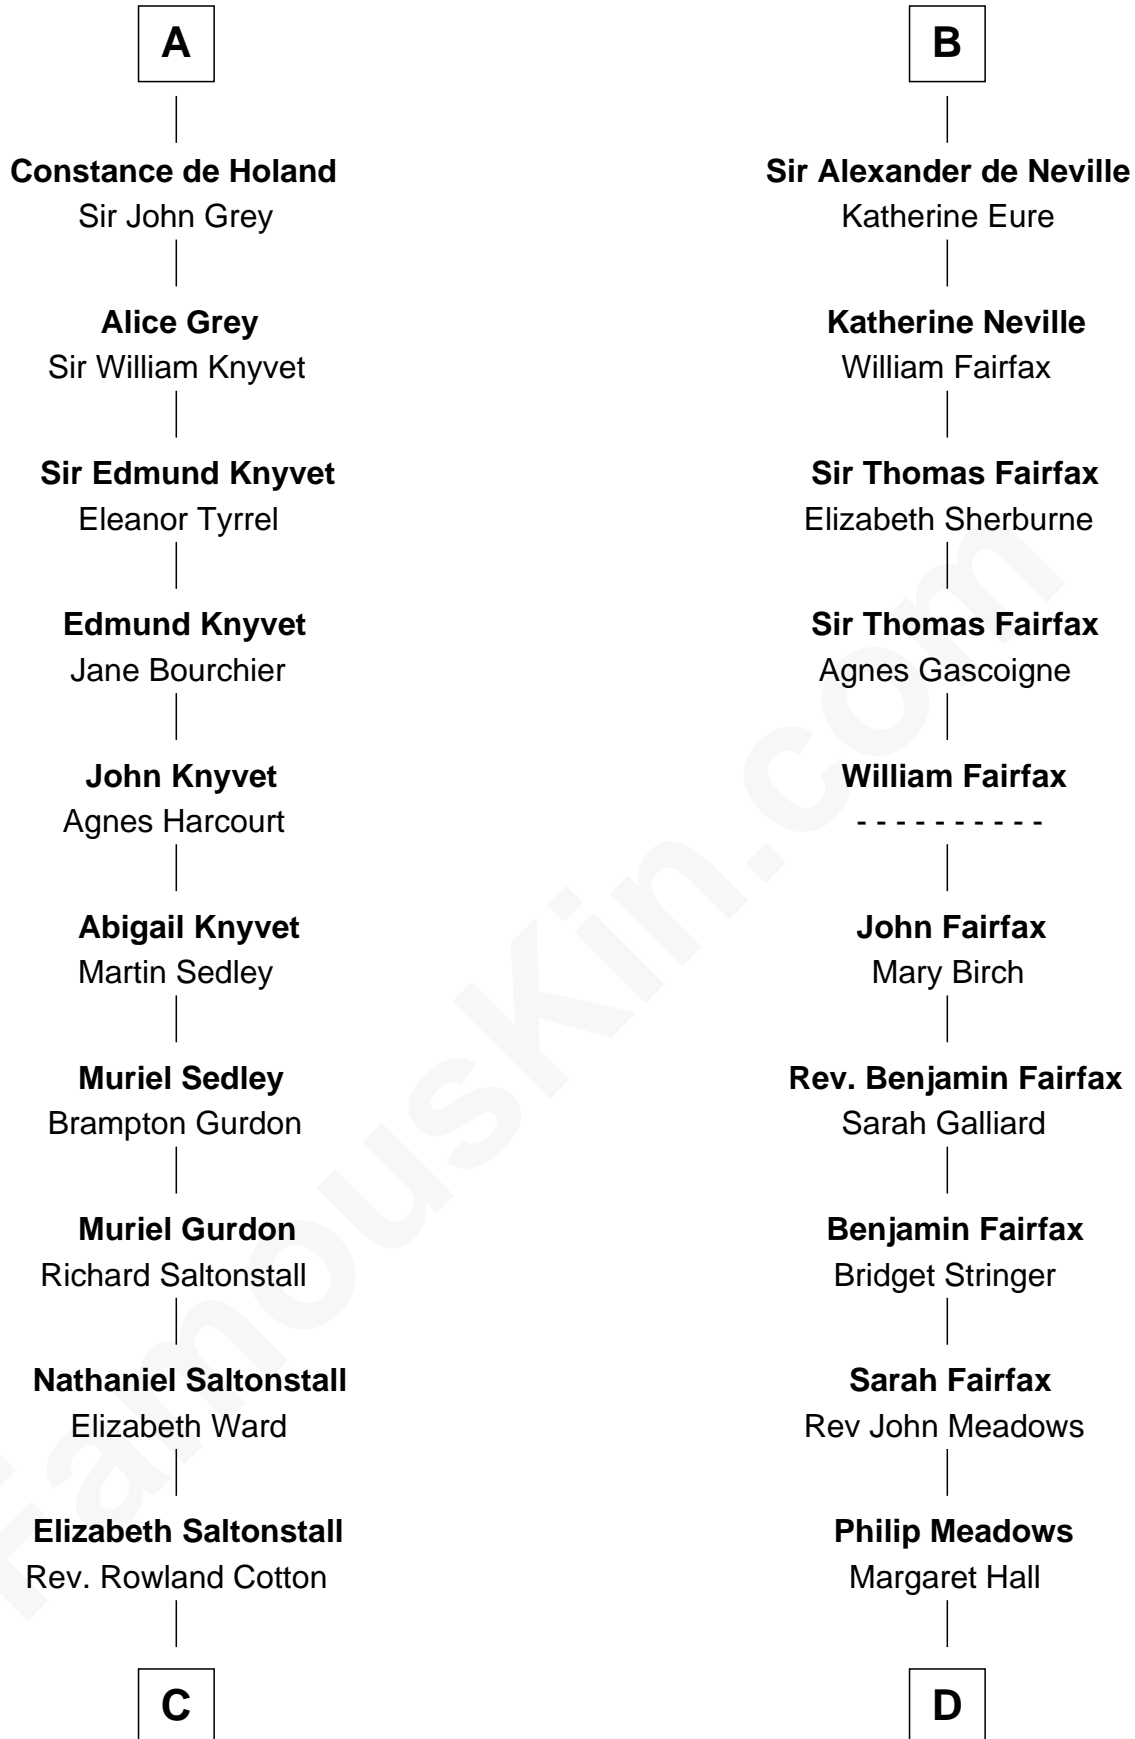

## Relationship Chart of

### Horace Gray

*U.S. Supreme Court Justice*

19th cousin 2 times removed of

### Harriet Martineau

*Author of The Hour and the Man*

**Henry Biset**

-----

**C**

**Joanna Cotton**  
Rev. John Brown

**Elizabeth Brown**  
John Chipman

**Elizabeth Chipman**  
William Gray

**Horace Gray**  
Harriet Upham

**Horace Gray**  
*U.S. Supreme Court Justice*

**D**

**Sarah Meadows**  
Dr. David Martineau

**Thomas Martineau**  
Elizabeth Rankin

**Harriet Martineau**  
*English Author, "The Hour and the Man"*