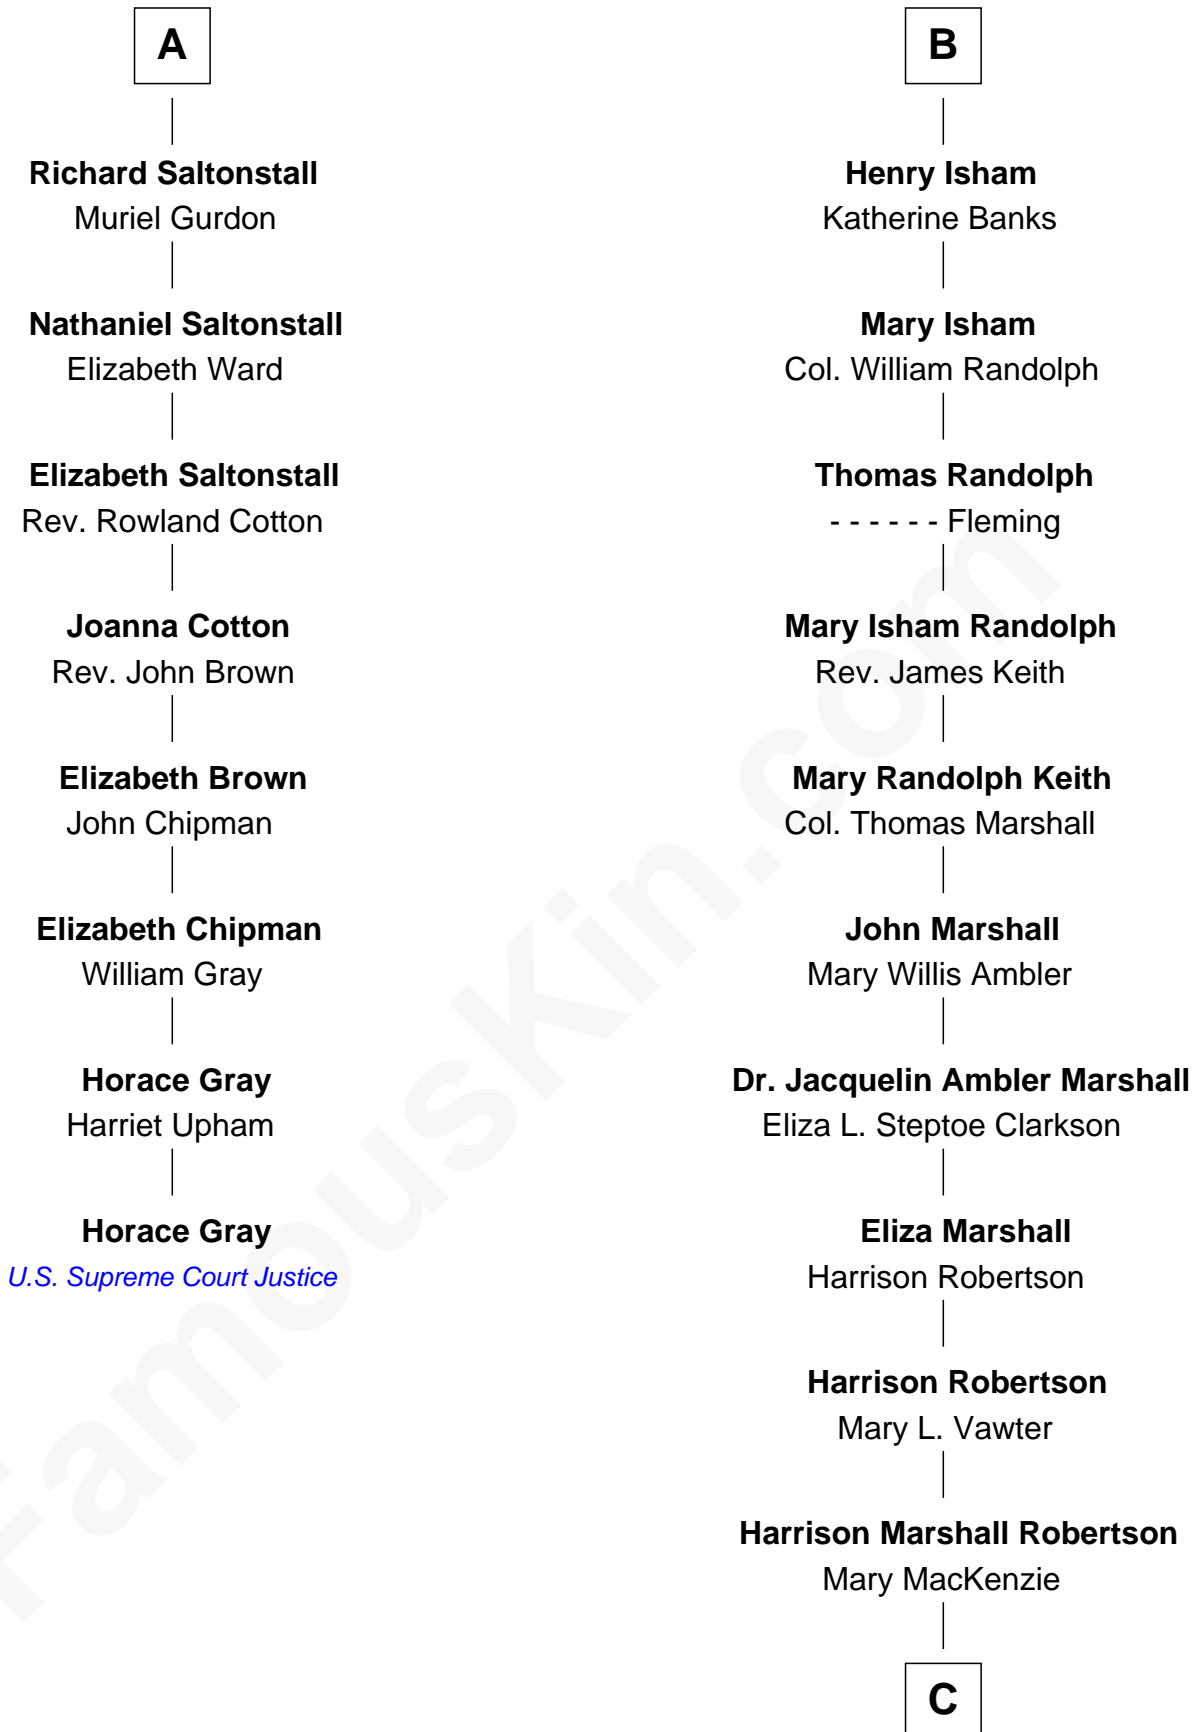

## Relationship Chart of

### Horace Gray

*U.S. Supreme Court Justice*

14th cousin 4 times removed of

### Mary Chapin Carpenter

*Singer and Songwriter*

**Sir John Hopton**

Margaret Saville

**C**

**Mary Bowie Robertson**  
Chapin Carpenter

**Mary Chapin Carpenter**  
*Singer and Songwriter*

FamousKin.com