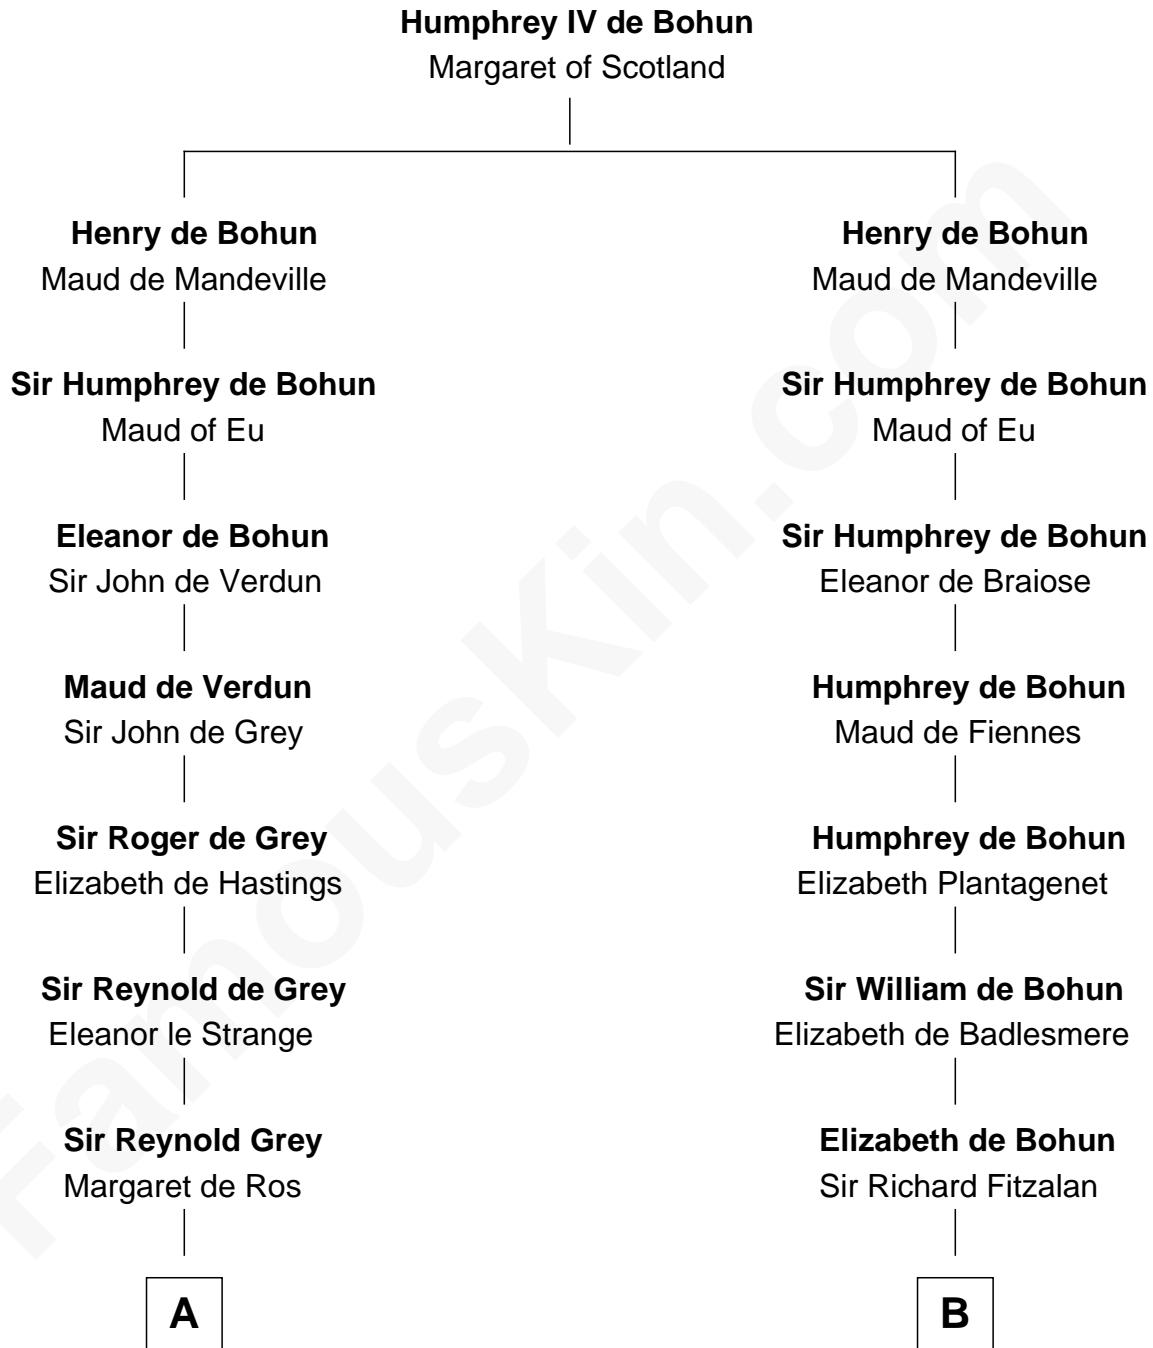

FamousKin.com Relationship Chart of

Horace Gray

U.S. Supreme Court Justice

21st cousin of

John Marshall

4th Chief Justice of the U.S. Supreme Court

C

Joanna Cotton
Rev. John Brown

Elizabeth Brown
John Chipman

Elizabeth Chipman
William Gray

Horace Gray
Harriet Upham

Horace Gray
U.S. Supreme Court Justice

D

Col. William Randolph
Mary Isham

Thomas Randolph
----- Fleming

Mary Isham Randolph
Rev. James Keith