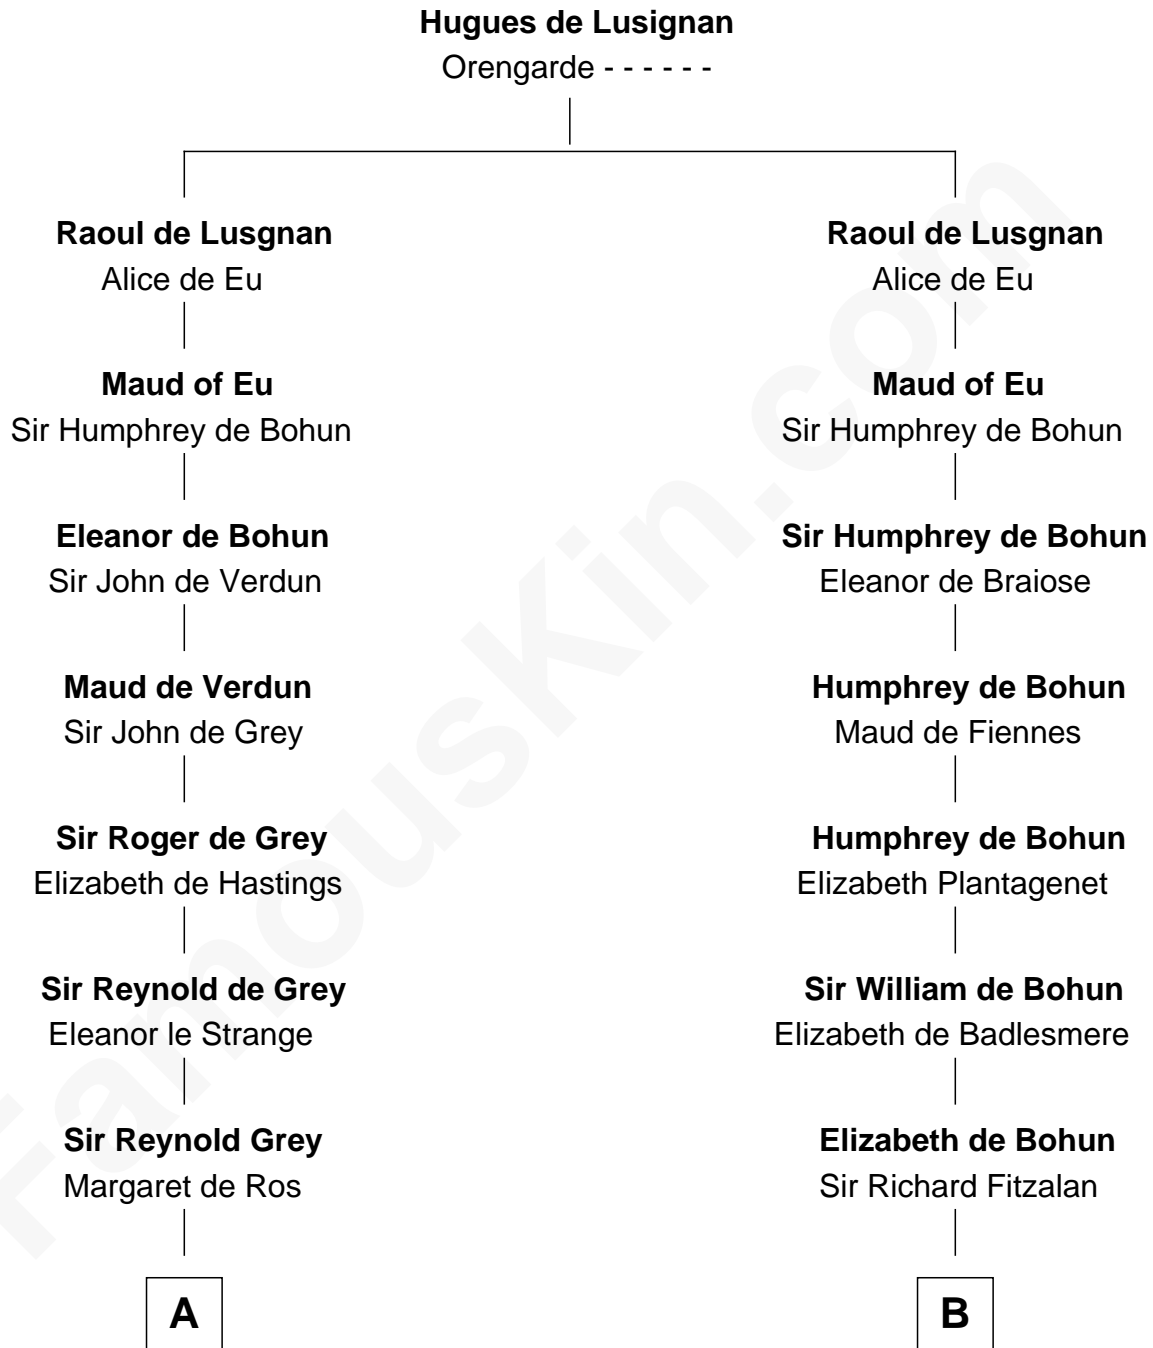

FamousKin.com Relationship Chart of

Horace Gray

U.S. Supreme Court Justice

21st cousin of

John Marshall

4th Chief Justice of the U.S. Supreme Court

C

Joanna Cotton
Rev. John Brown

Elizabeth Brown
John Chipman

Elizabeth Chipman
William Gray

Horace Gray
Harriet Upham

Horace Gray
U.S. Supreme Court Justice

D

Col. William Randolph
Mary Isham

Thomas Randolph
----- Fleming

Mary Isham Randolph
Rev. James Keith