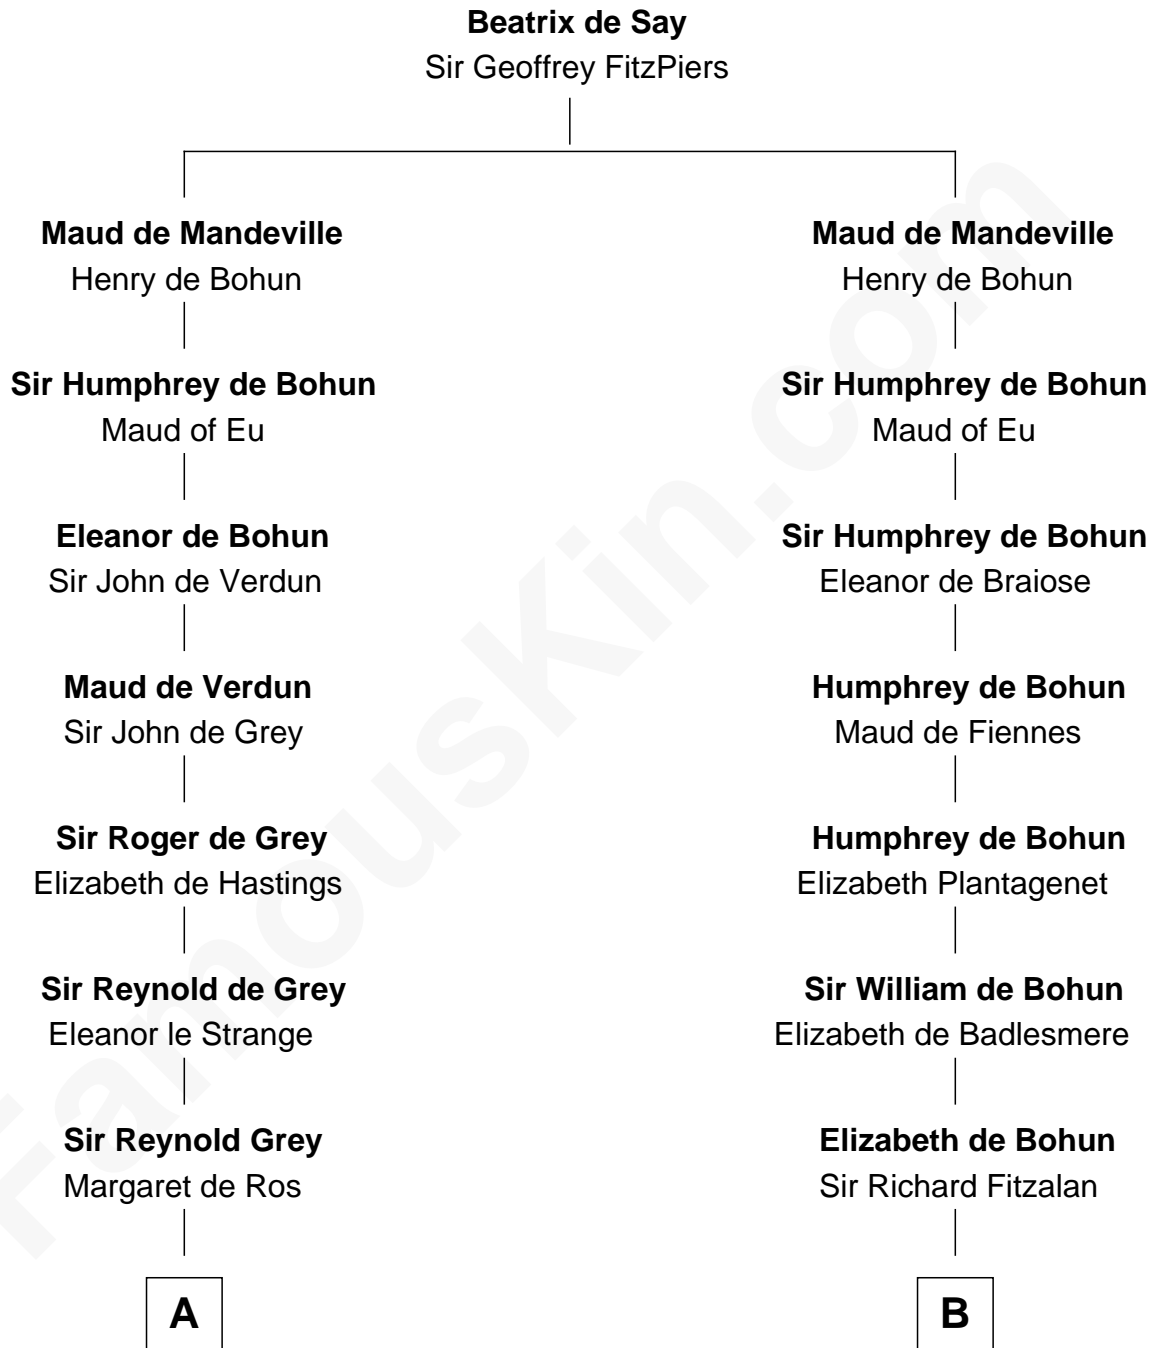

FamousKin.com Relationship Chart of

Horace Gray

U.S. Supreme Court Justice

21st cousin of

John Marshall

4th Chief Justice of the U.S. Supreme Court

C

Joanna Cotton
Rev. John Brown

Elizabeth Brown
John Chipman

Elizabeth Chipman
William Gray

Horace Gray
Harriet Upham

Horace Gray
U.S. Supreme Court Justice

D

Col. William Randolph
Mary Isham

Thomas Randolph
----- Fleming

Mary Isham Randolph
Rev. James Keith