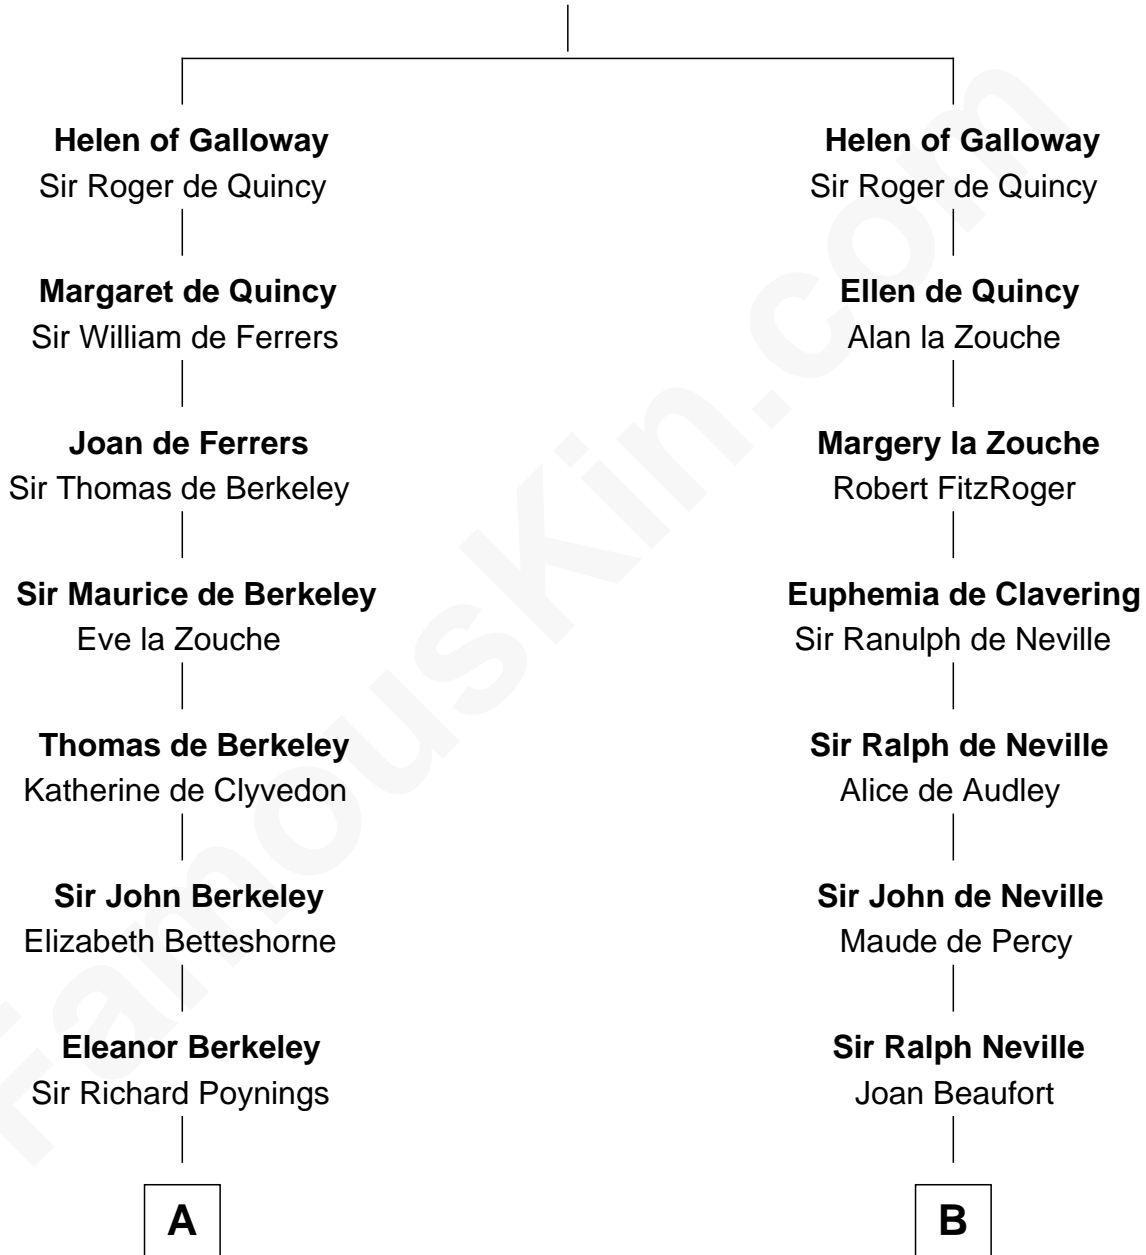

Alan of Galloway

Helen de l'Isle