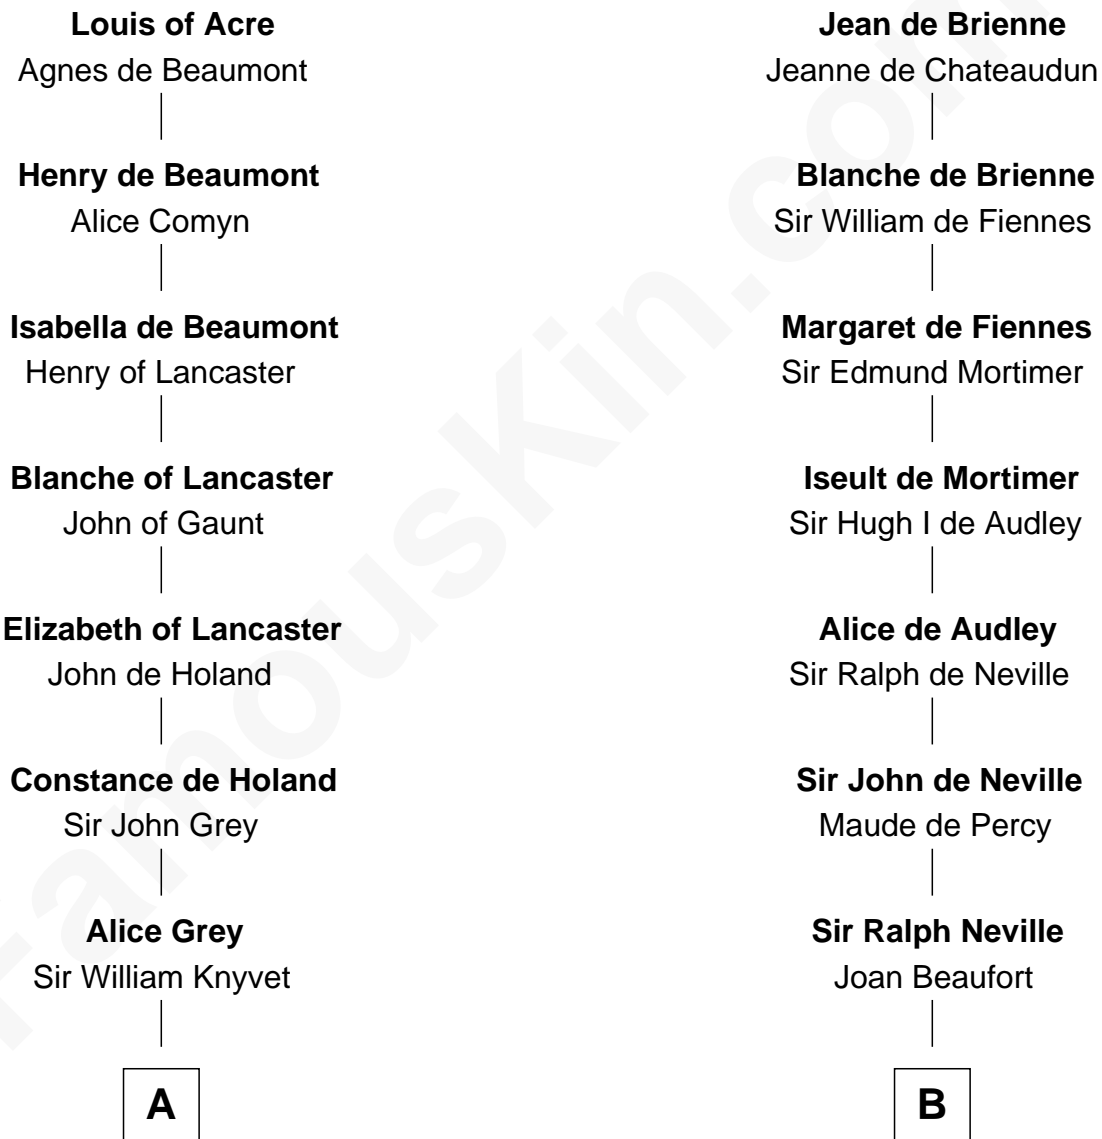

# FamousKin.com Relationship Chart of

**Horace Gray**

*U.S. Supreme Court Justice*

19th cousin of

**John Marshall**

*4th Chief Justice of the U.S. Supreme Court*

**John de Brienne**  
Berenguela of Leon

**C**

**Elizabeth Chipman**

William Gray

**Horace Gray**

Harriet Upham

**Horace Gray**

*U.S. Supreme Court Justice*

**D**

**Mary Isham Randolph**