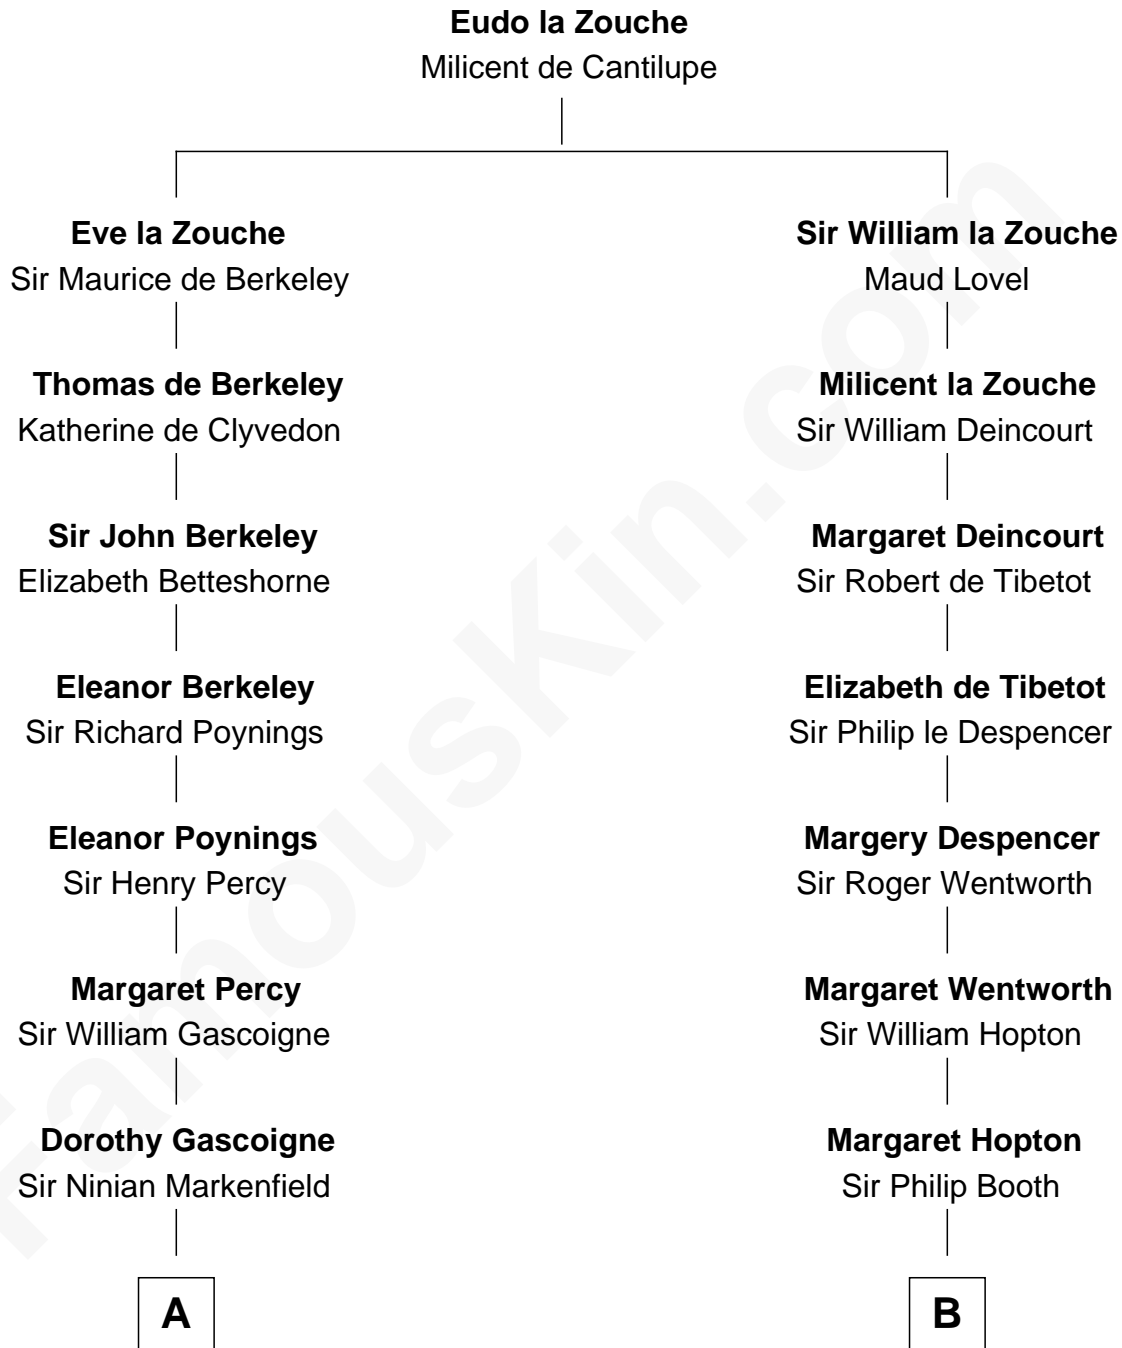

## Relationship Chart of

### Horace Gray

*U.S. Supreme Court Justice*

17th cousin 1 time removed of

### John Marshall

*4th Chief Justice of the U.S. Supreme Court*

**C**

—  
**Horace Gray**  
Harriet Upham

—  
**Horace Gray**  
*U.S. Supreme Court Justice*

FamousKin.com