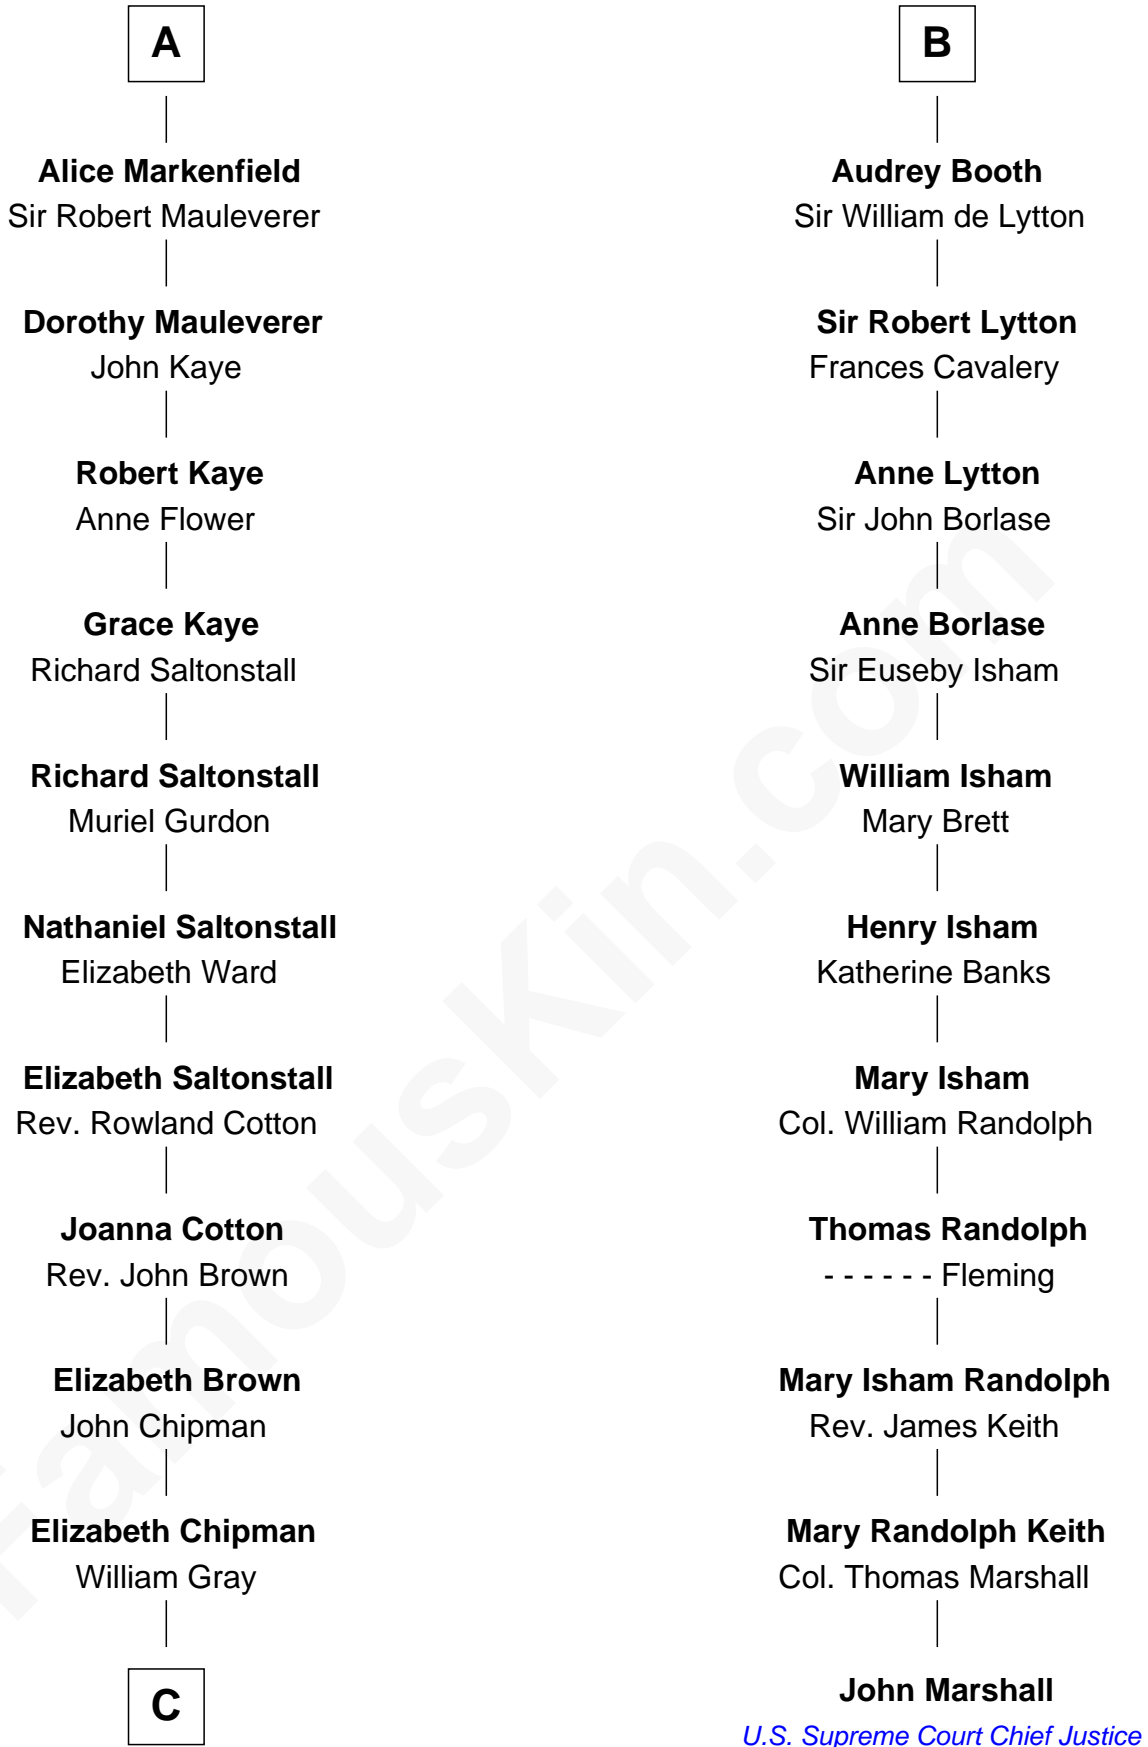

## Relationship Chart of

### Horace Gray

*U.S. Supreme Court Justice*

17th cousin 1 time removed of

### John Marshall

*4th Chief Justice of the U.S. Supreme Court*

**C**

—  
**Horace Gray**  
Harriet Upham

—  
**Horace Gray**  
*U.S. Supreme Court Justice*

FamousKin.com