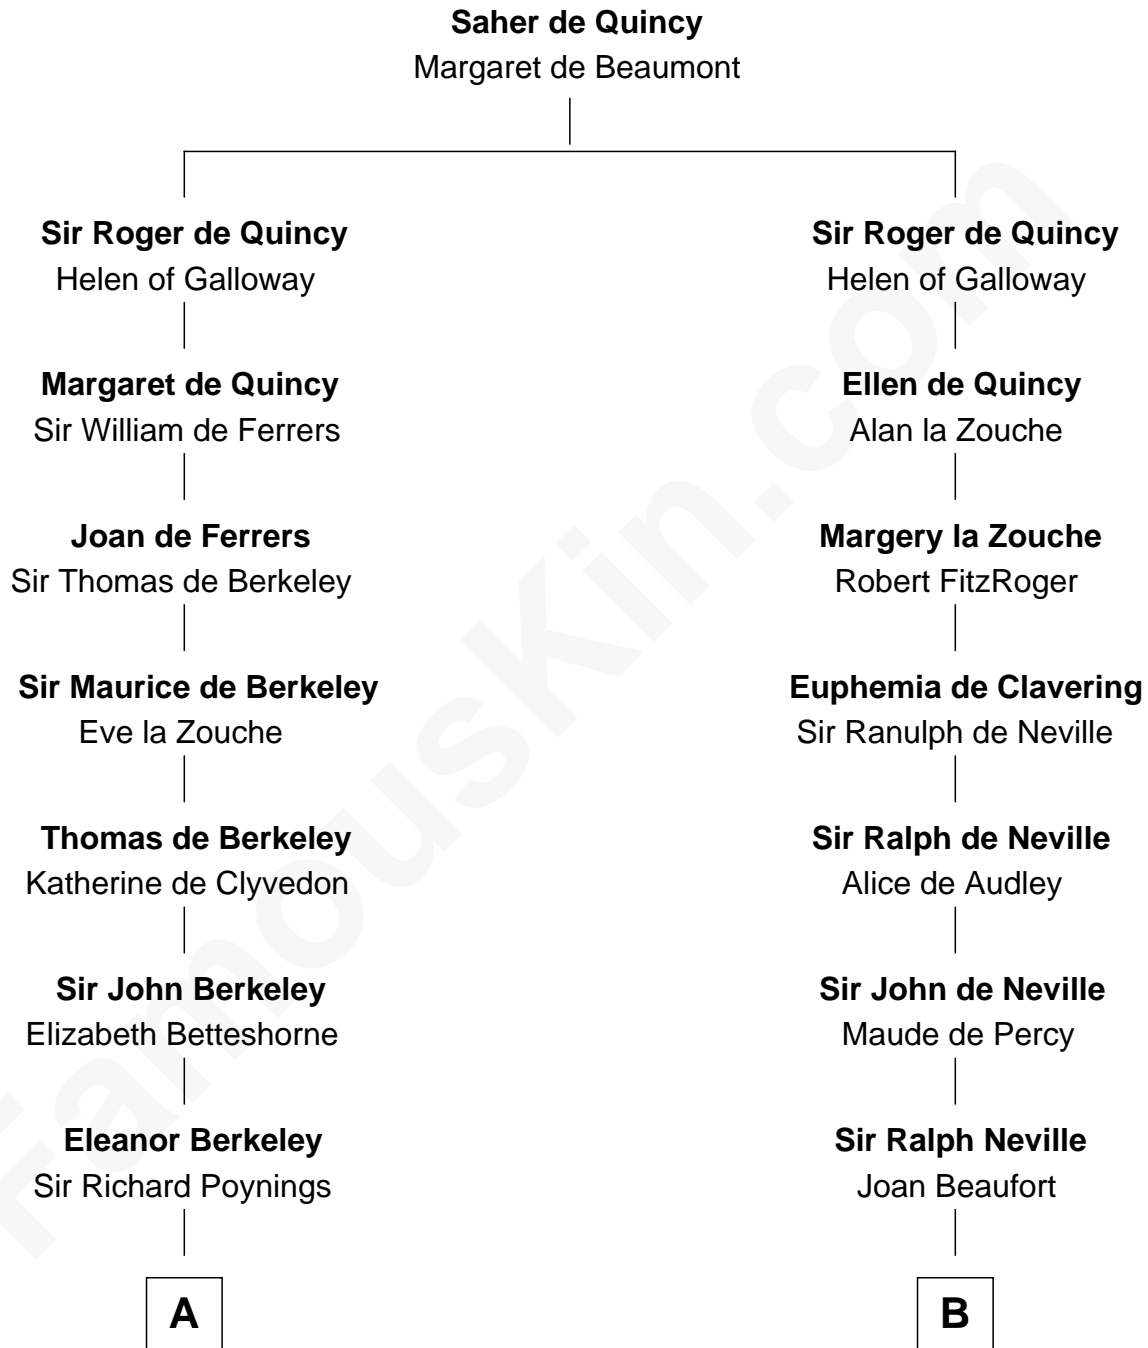

FamousKin.com

Relationship Chart of

Horace Gray

U.S. Supreme Court Justice

19th cousin 2 times removed of

John Marshall

4th Chief Justice of the U.S. Supreme Court

C