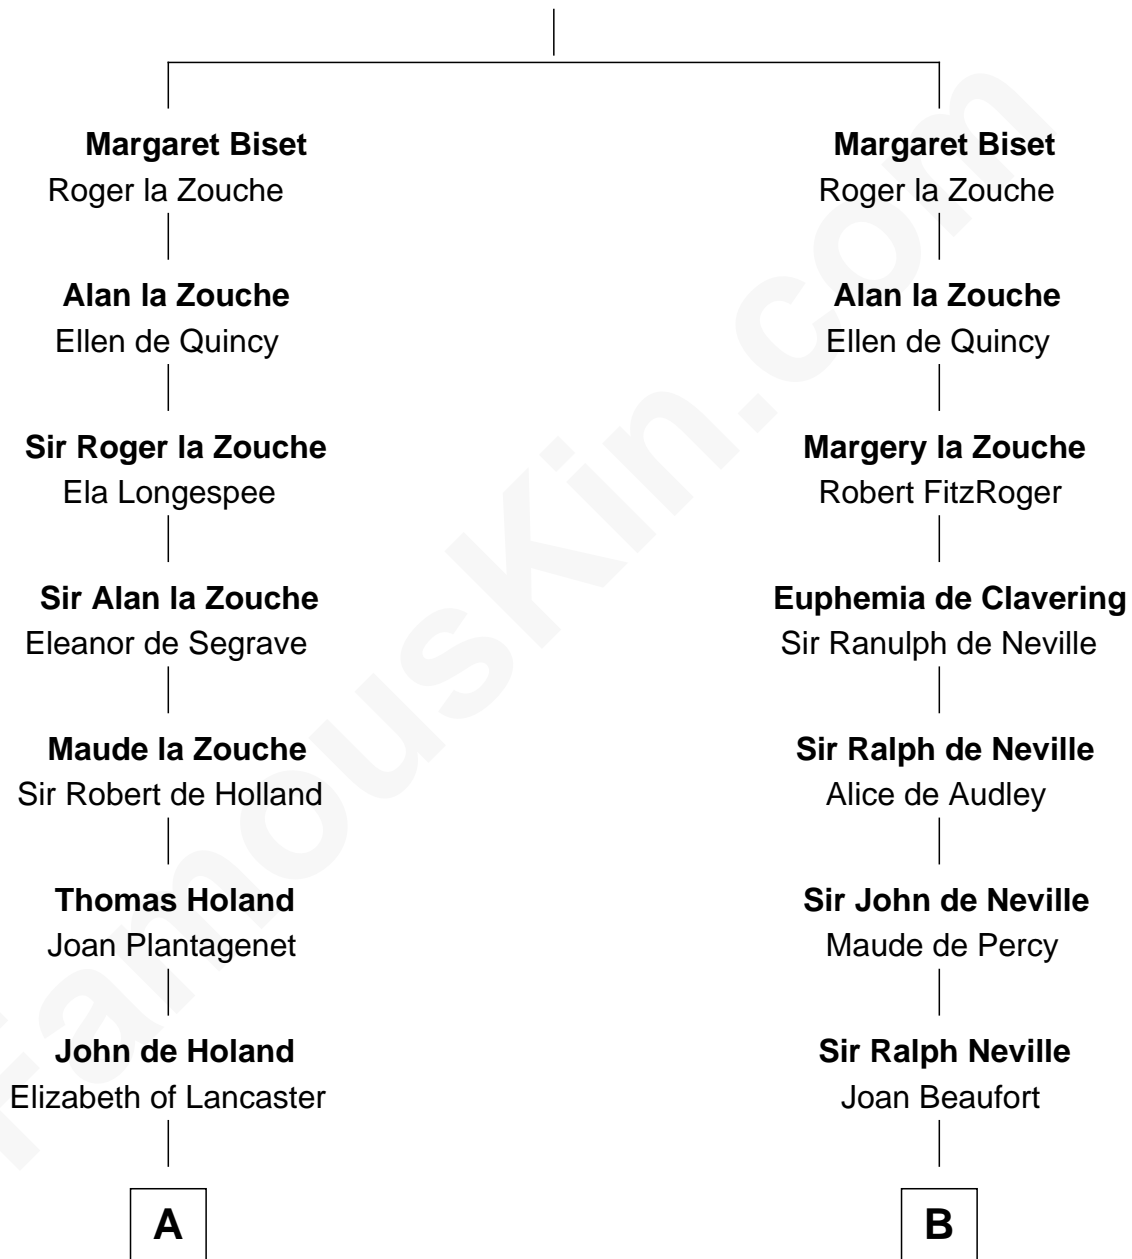

## Relationship Chart of

### Horace Gray

*U.S. Supreme Court Justice*

19th cousin 2 times removed of

### John Marshall

*4th Chief Justice of the U.S. Supreme Court*

Henry Biset

**C**

**Joanna Cotton**  
Rev. John Brown

**Elizabeth Brown**  
John Chipman

**Elizabeth Chipman**  
William Gray

**Horace Gray**  
Harriet Upham

**Horace Gray**  
*U.S. Supreme Court Justice*

**D**

**Mary Isham Randolph**  
Rev. James Keith

**Mary Randolph Keith**  
Col. Thomas Marshall

**John Marshall**  
*U.S. Supreme Court Chief Justice*