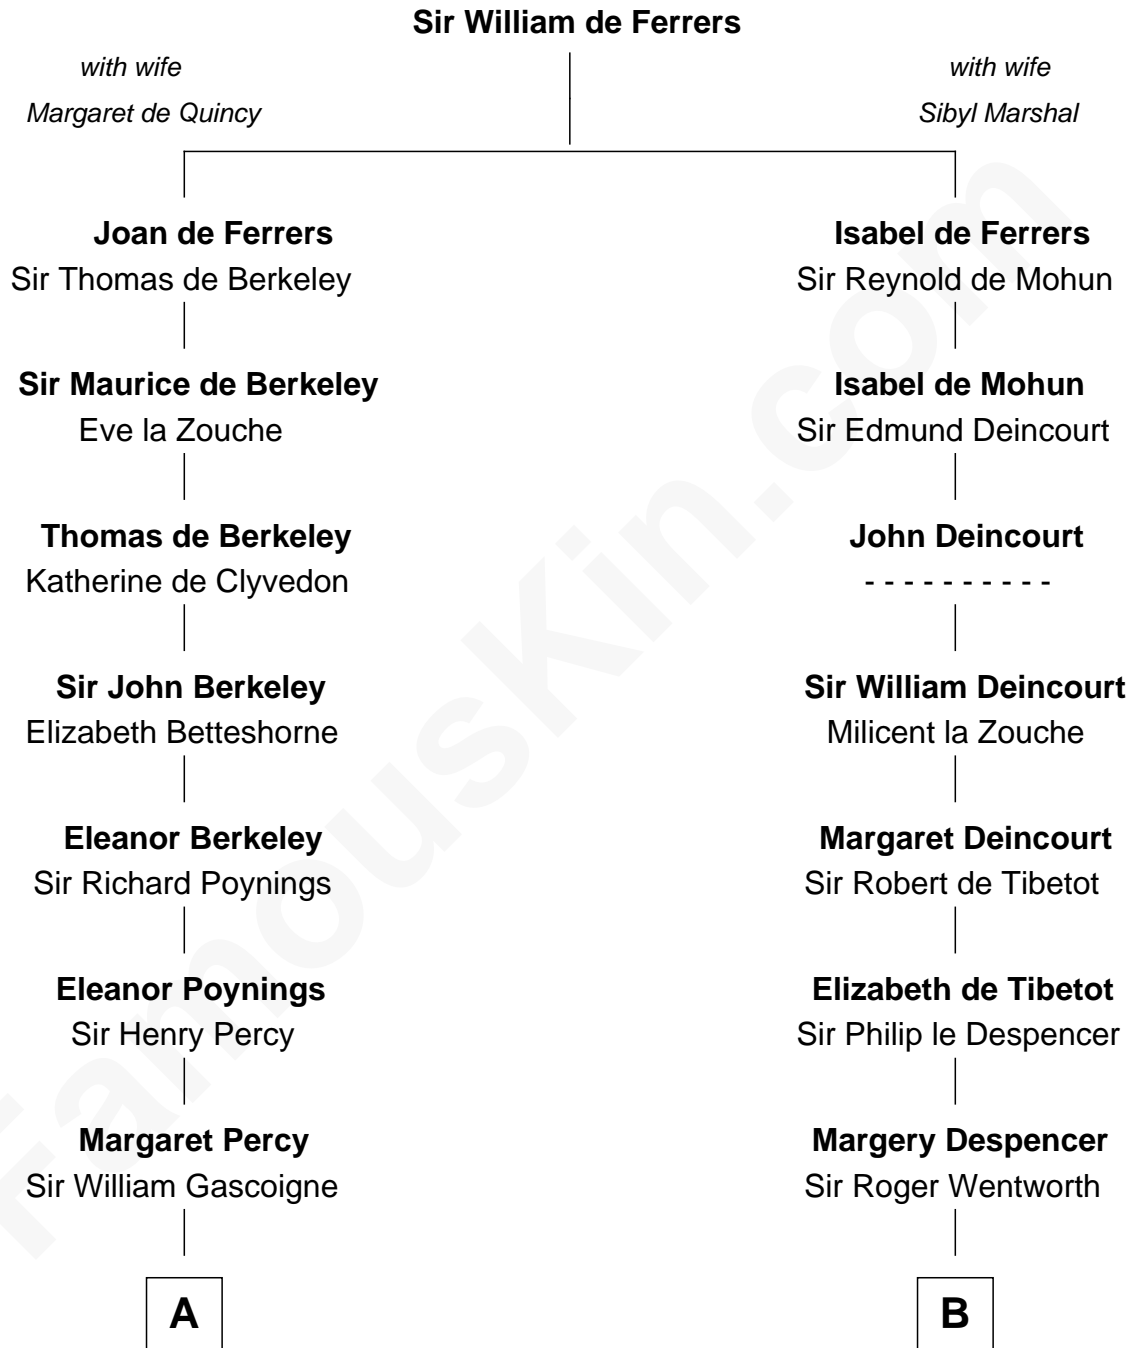

FamousKin.com Relationship Chart of

Horace Gray

U.S. Supreme Court Justice

19th cousin of

John Marshall

4th Chief Justice of the U.S. Supreme Court

C

Elizabeth Chipman

William Gray

Horace Gray

Harriet Upham

Horace Gray

U.S. Supreme Court Justice

D

Mary Isham Randolph

Rev. James Keith