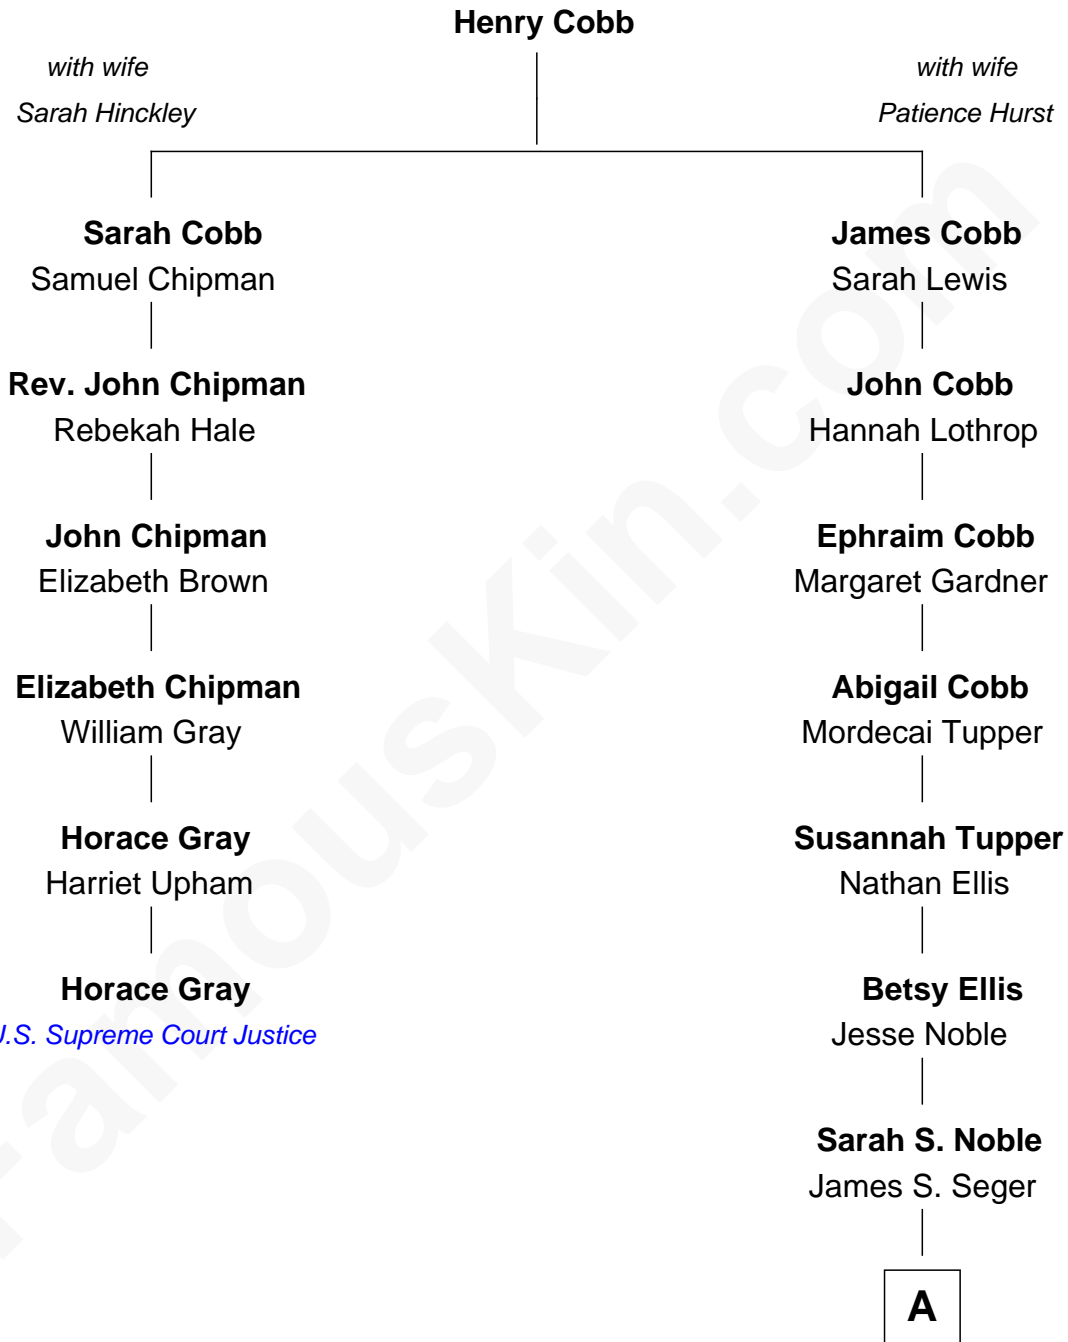

FamousKin.com

Relationship Chart of

Horace Gray

U.S. Supreme Court Justice

5th cousin 6 times removed of

Jordana Brewster

TV and Movie Actress

A

Henrietta Louisa Seger
Lyman Waterman Besse

Florence Foster Besse
Kingman Brewster

Kingman Brewster
Mary Louise Phillips

Alden Brewster
Maria João Leão de Sousa

Jordana Brewster
TV and Movie Actress