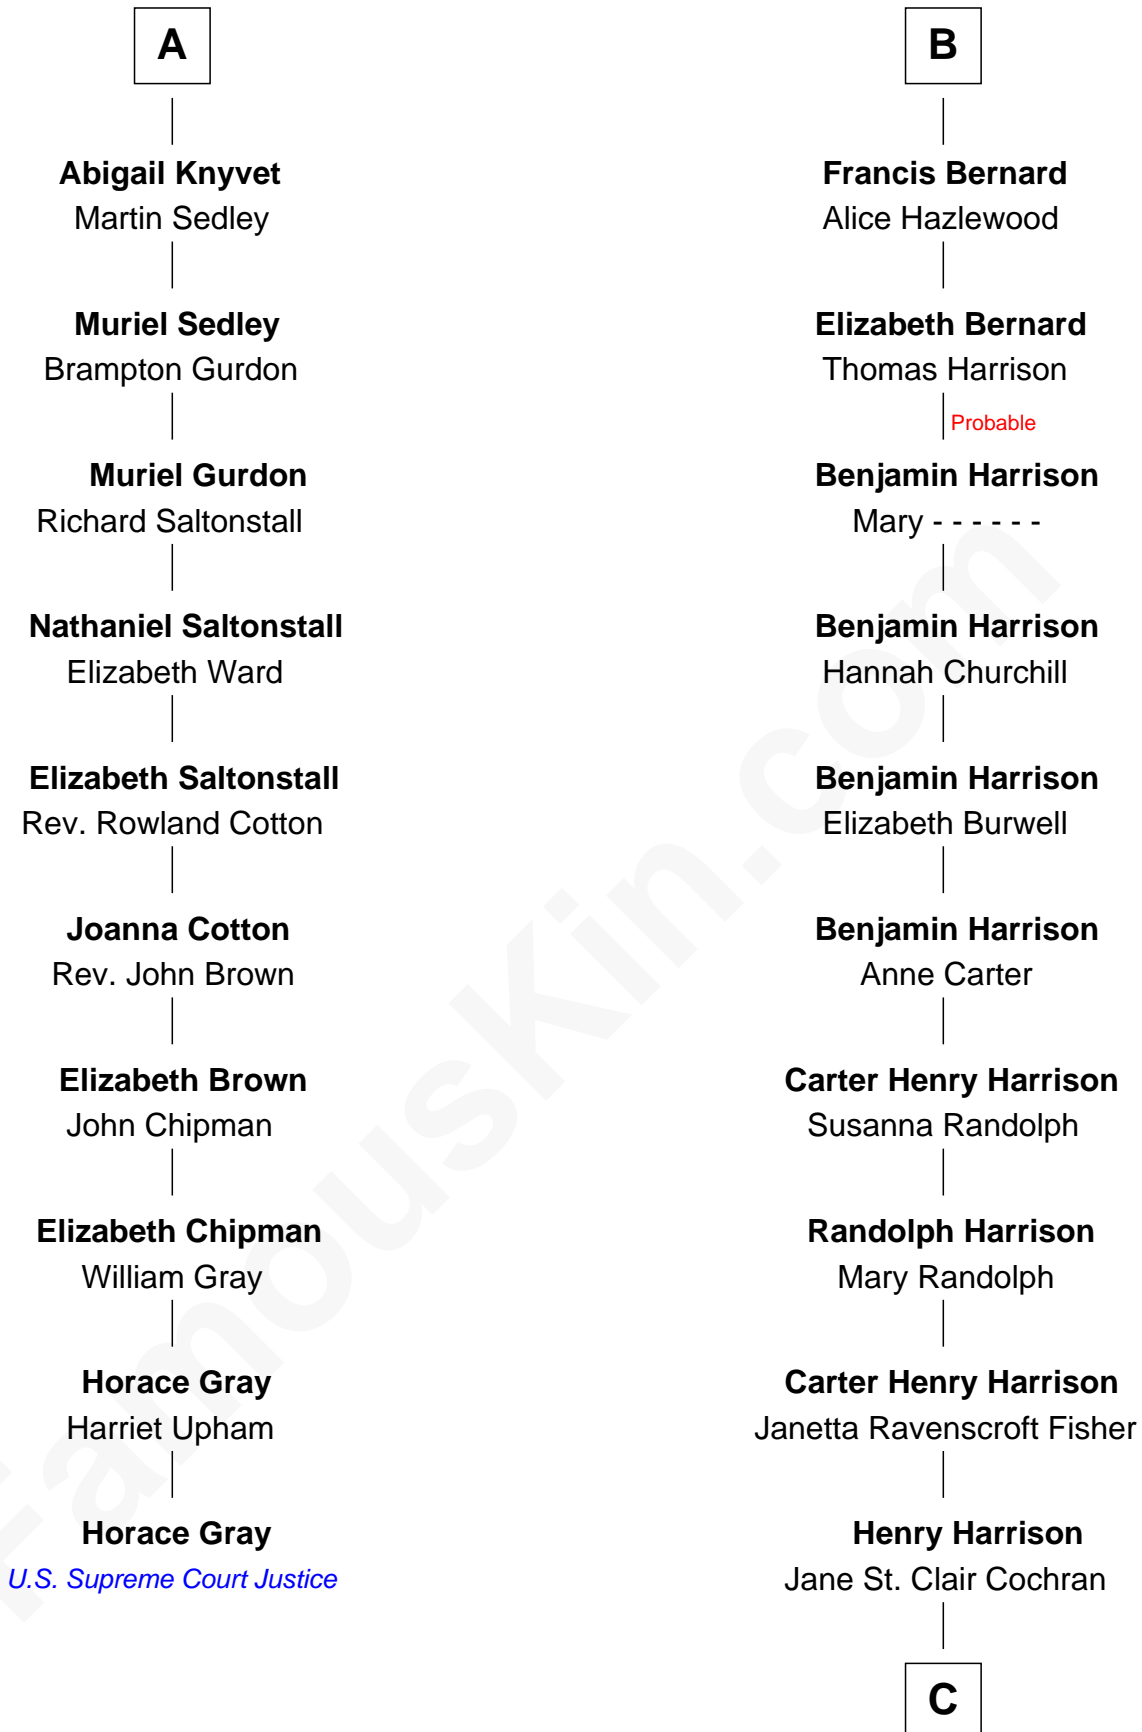

FamousKin.com Relationship Chart of

Horace Gray

U.S. Supreme Court Justice

16th cousin 5 times removed of

Edward Norton

Movie Actor

Sir William de Ros
Margery de Badlesmere

Thomas de Ros
Beatrice de Stafford

Maud de Roos
John de Welles

Margaret de Ros
Sir Reynold Grey

Margery de Welles
Stephen le Scrope

Sir John Grey
Constance de Holand

John le Scrope
Elizabeth Chaworth

Alice Grey
Sir William Knyvet

Elizabeth le Scrope
Sir Henry le Scrope

Sir Edmund Knyvet
Eleanor Tyrrel

Margaret Scrope
John Bernard

Edmund Knyvet
Jane Bouchier

John Bernard
Margaret Daundelyn

John Knyvet
Agnes Harcourt

John Bernard
Cecily Muscote

A

B

C

George Moffett Harrison

Bettie Montgomery. Kent

Joseph Kent Harrison

Cornelia Long Somerville

Betty Kent Harrison

Edward Mower Norton

Edward Mower Norton