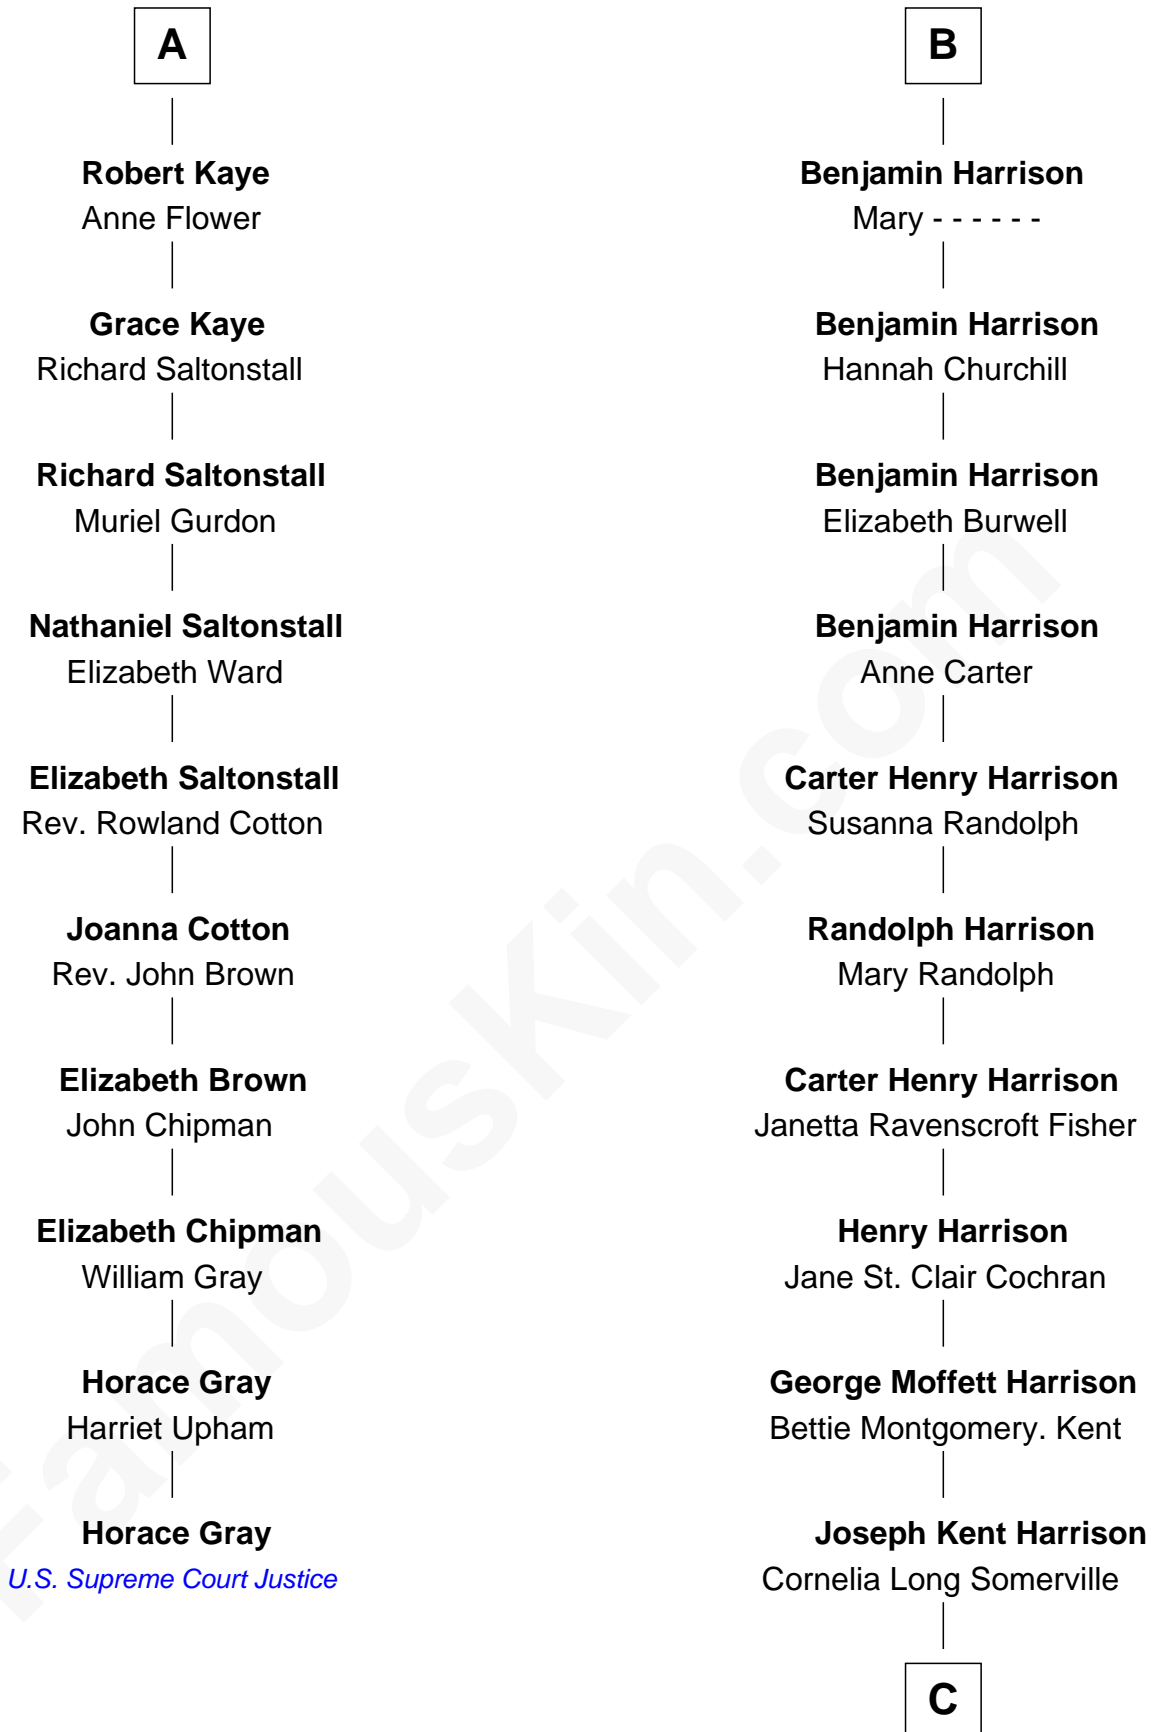

# FamousKin.com Relationship Chart of

**Horace Gray**

*U.S. Supreme Court Justice*

16th cousin 3 times removed of

**Edward Norton**

*Movie Actor*

**Margaret de Stafford**

Sir Ralph Neville

**C**

**Betty Kent Harrison**  
Edward Mower Norton

**Edward Mower Norton**  
Lydia Robinson Rouse

**Edward Norton**  
*Movie Actor*

FamousKin.com