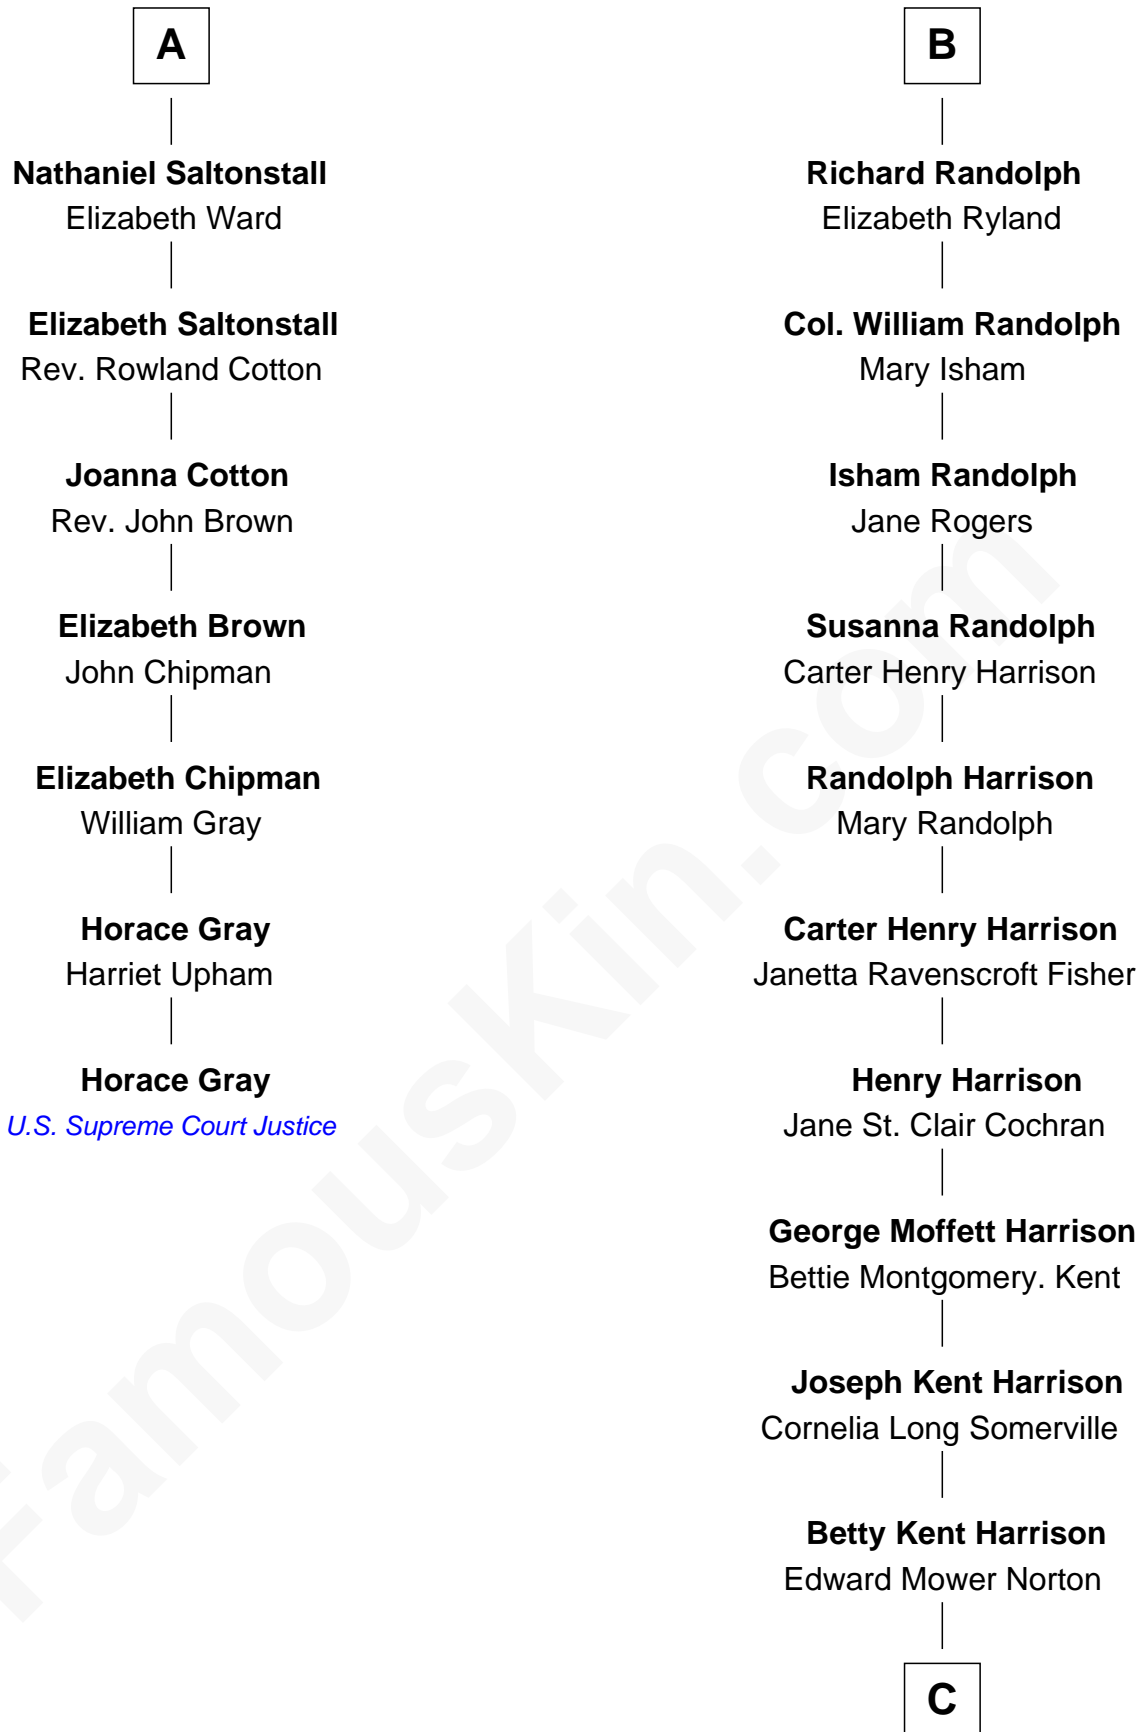

FamousKin.com Relationship Chart of

Horace Gray

U.S. Supreme Court Justice

13th cousin 5 times removed of

Edward Norton

Movie Actor

Sir Robert Howard

Margaret Mowbray

Sir John Howard
Margaret Chedworth

Katherine Howard
Sir John Bourchier

Jane Bourchier
Edmund Knyvet

John Knyvet
Agnes Harcourt

Abigail Knyvet
Martin Sedley

Muriel Sedley
Brampton Gurdon

Muriel Gurdon
Richard Saltonstall

A

Katherine Howard
Sir Edward Neville

Catherine Neville
Robert Tanfield

William Tanfield
Elizabeth Stavelly

Frances Tanfield
Bridget Cave

Anne Tanfield
Clement Vincent

Elizabeth Vincent
Richard Lane

Dorothy Lane
William Randolph

B

C

Edward Mower Norton

Lydia Robinson Rouse

Edward Norton

Movie Actor

FamousKin.com