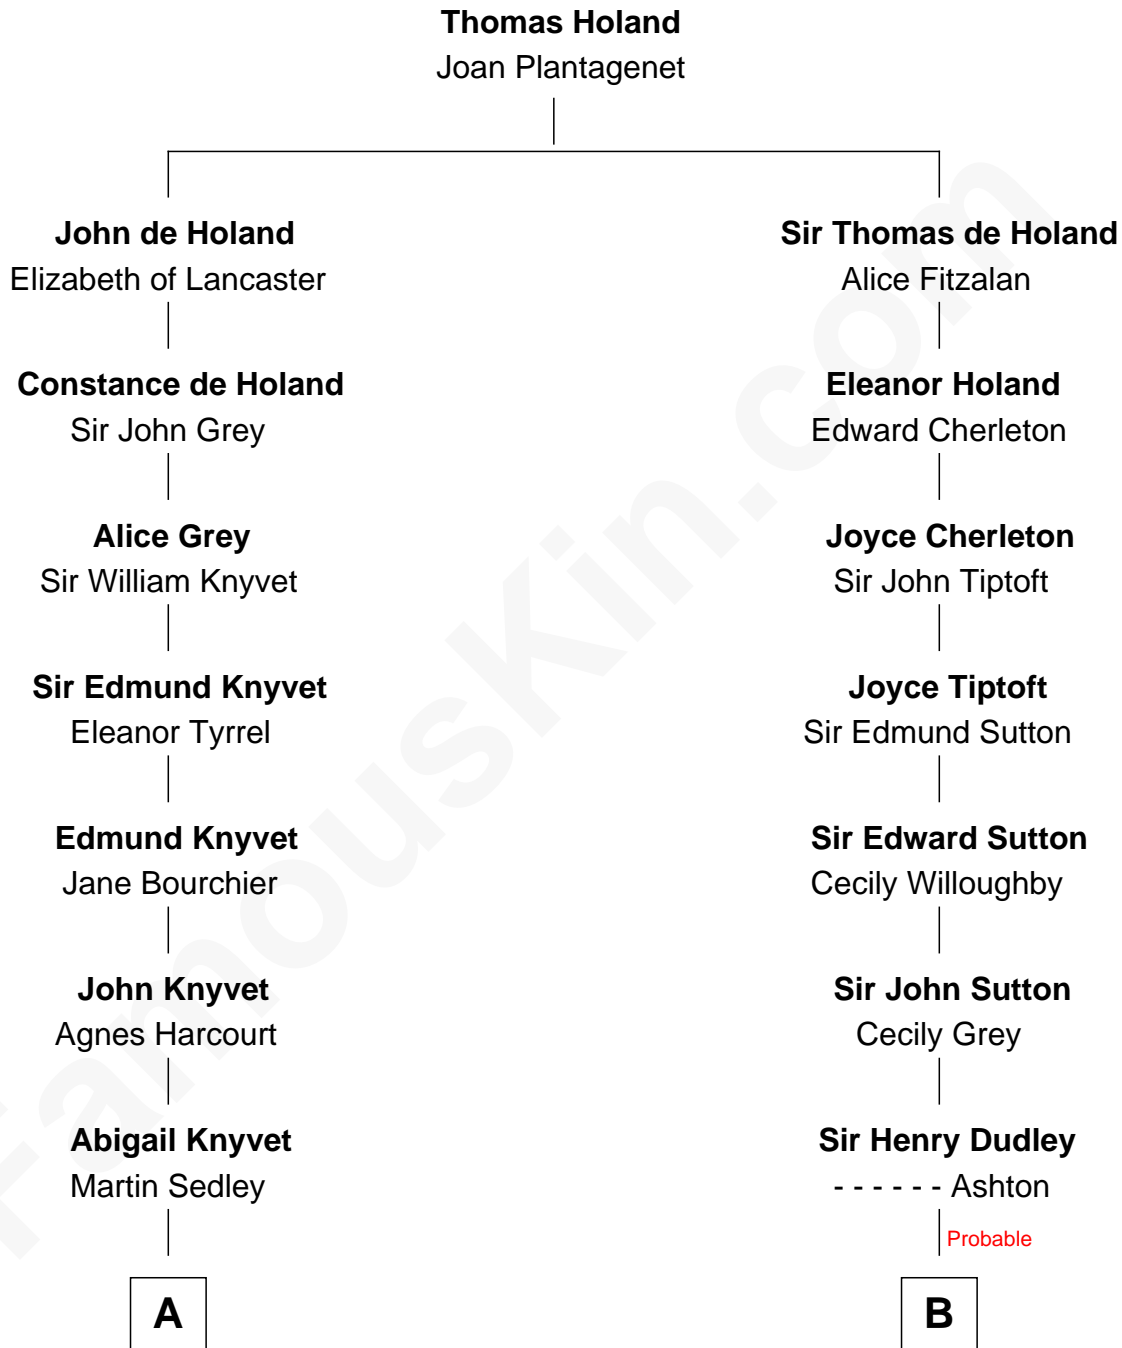

# FamousKin.com

## Relationship Chart of Horace Gray

*U.S. Supreme Court Justice*

15th cousin 1 time removed of

**Oliver Wendell Holmes, Jr.**

*U.S. Supreme Court Justice*

**A**

**Muriel Sedley**  
Brampton Gurdon

**Muriel Gurdon**  
Richard Saltonstall

**Horace Gray**  
*U.S. Supreme Court Justice*

**B**

**Roger Dudley**  
Susanna Thorne

**Gov. Thomas Dudley**  
Dorothy York

**Anne Dudley**  
Gov. Simon Bradstreet

**Samuel Bradstreet**  
Mercy Tyng

**Mercy Bradstreet**  
Dr. James Oliver