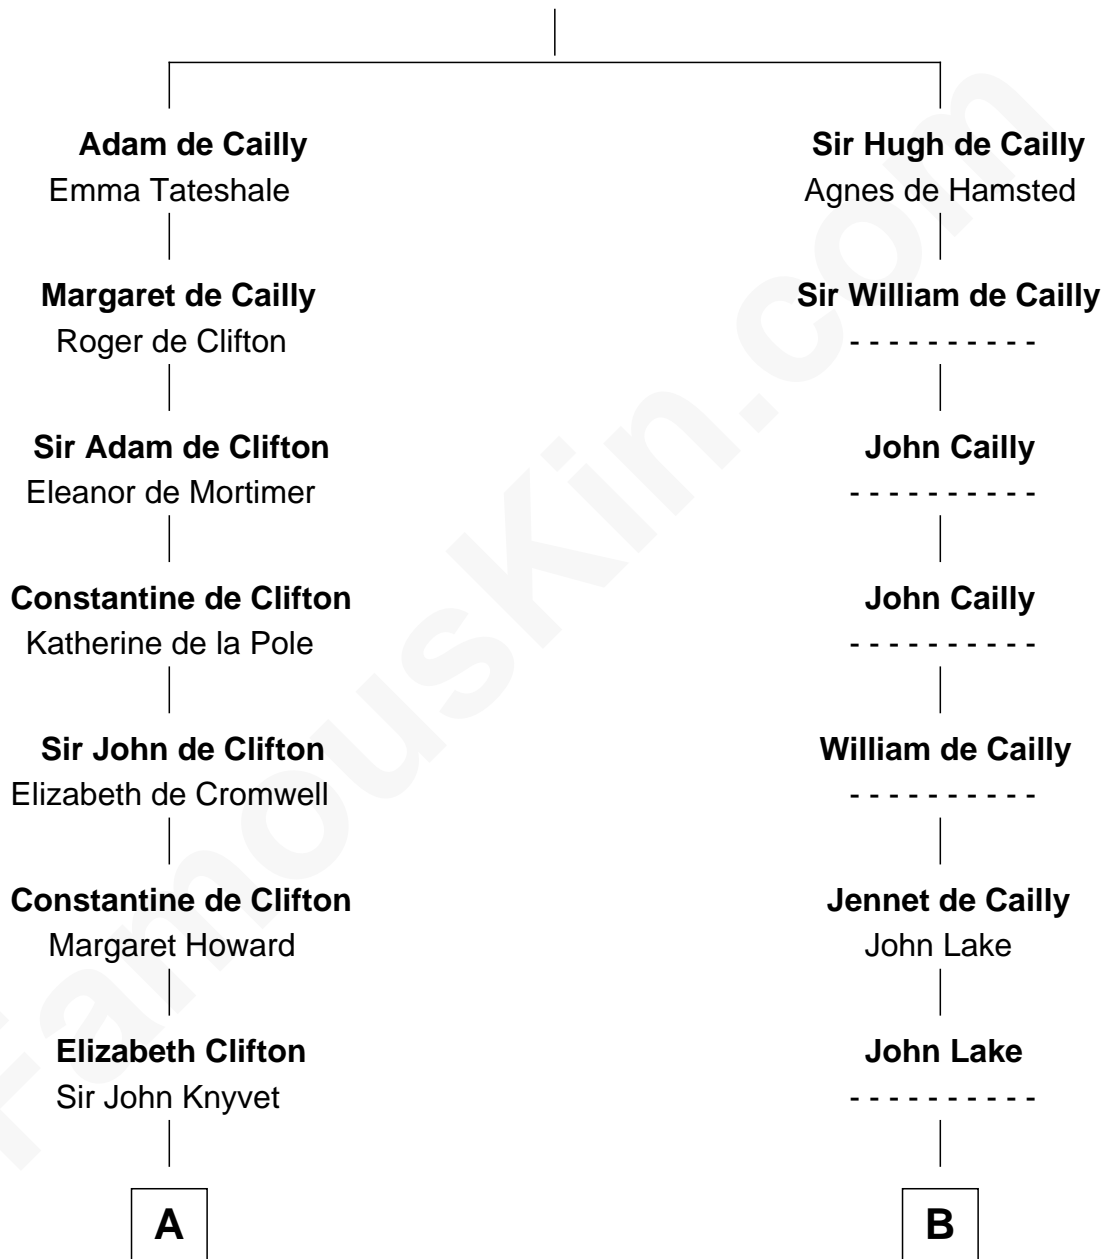

FamousKin.com

Relationship Chart of

Horace Gray

U.S. Supreme Court Justice

21st cousin of

Oliver Wendell Holmes, Jr.

U.S. Supreme Court Justice

Osbert Cailly

C

Joanna Cotton
Rev. John Brown

Elizabeth Brown
John Chipman

Elizabeth Chipman
William Gray

Horace Gray
Harriet Upham

Horace Gray
U.S. Supreme Court Justice

D

Hannah Gookin
Patrick Tracy