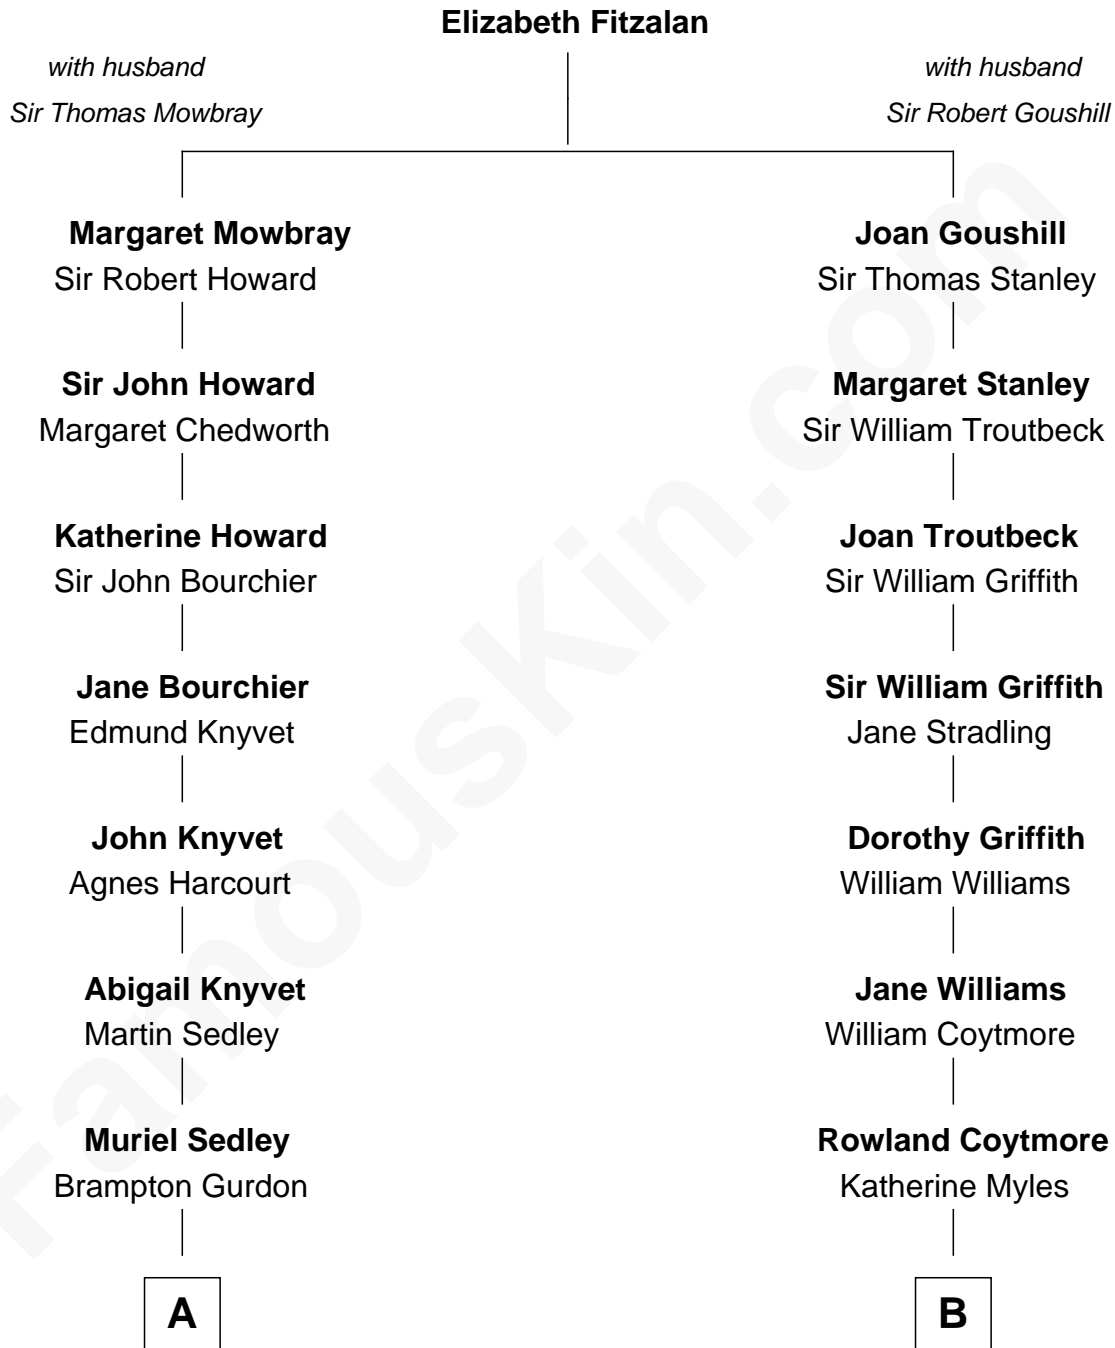

FamousKin.com

Relationship Chart of

Horace Gray

U.S. Supreme Court Justice

14th cousin of

Oliver Wendell Holmes, Jr.

U.S. Supreme Court Justice

A