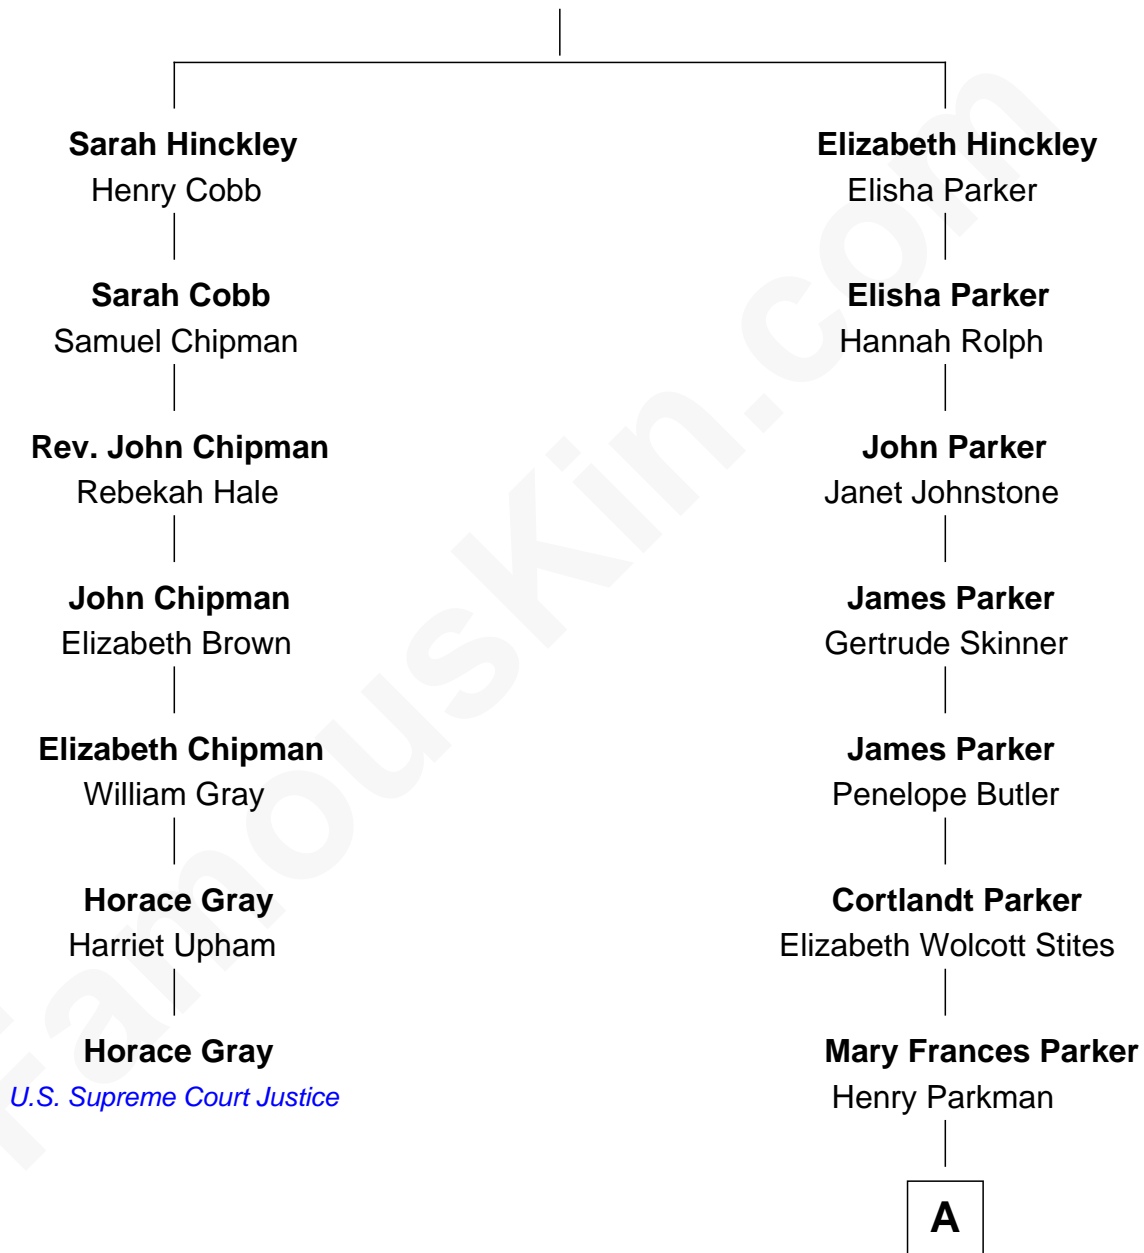

## Relationship Chart of

### Horace Gray

*U.S. Supreme Court Justice*

6th cousin 2 times removed of

### Endicott Peabody

*62nd Governor of Massachusetts*

**Samuel Hinckley**

Sarah Soole

A

Mary Elizabeth Parkman  
Rt. Rev. Malcolm Endicott Peabody

Endicott Peabody  
*62nd Governor of Massachusetts*

FamousKin.com