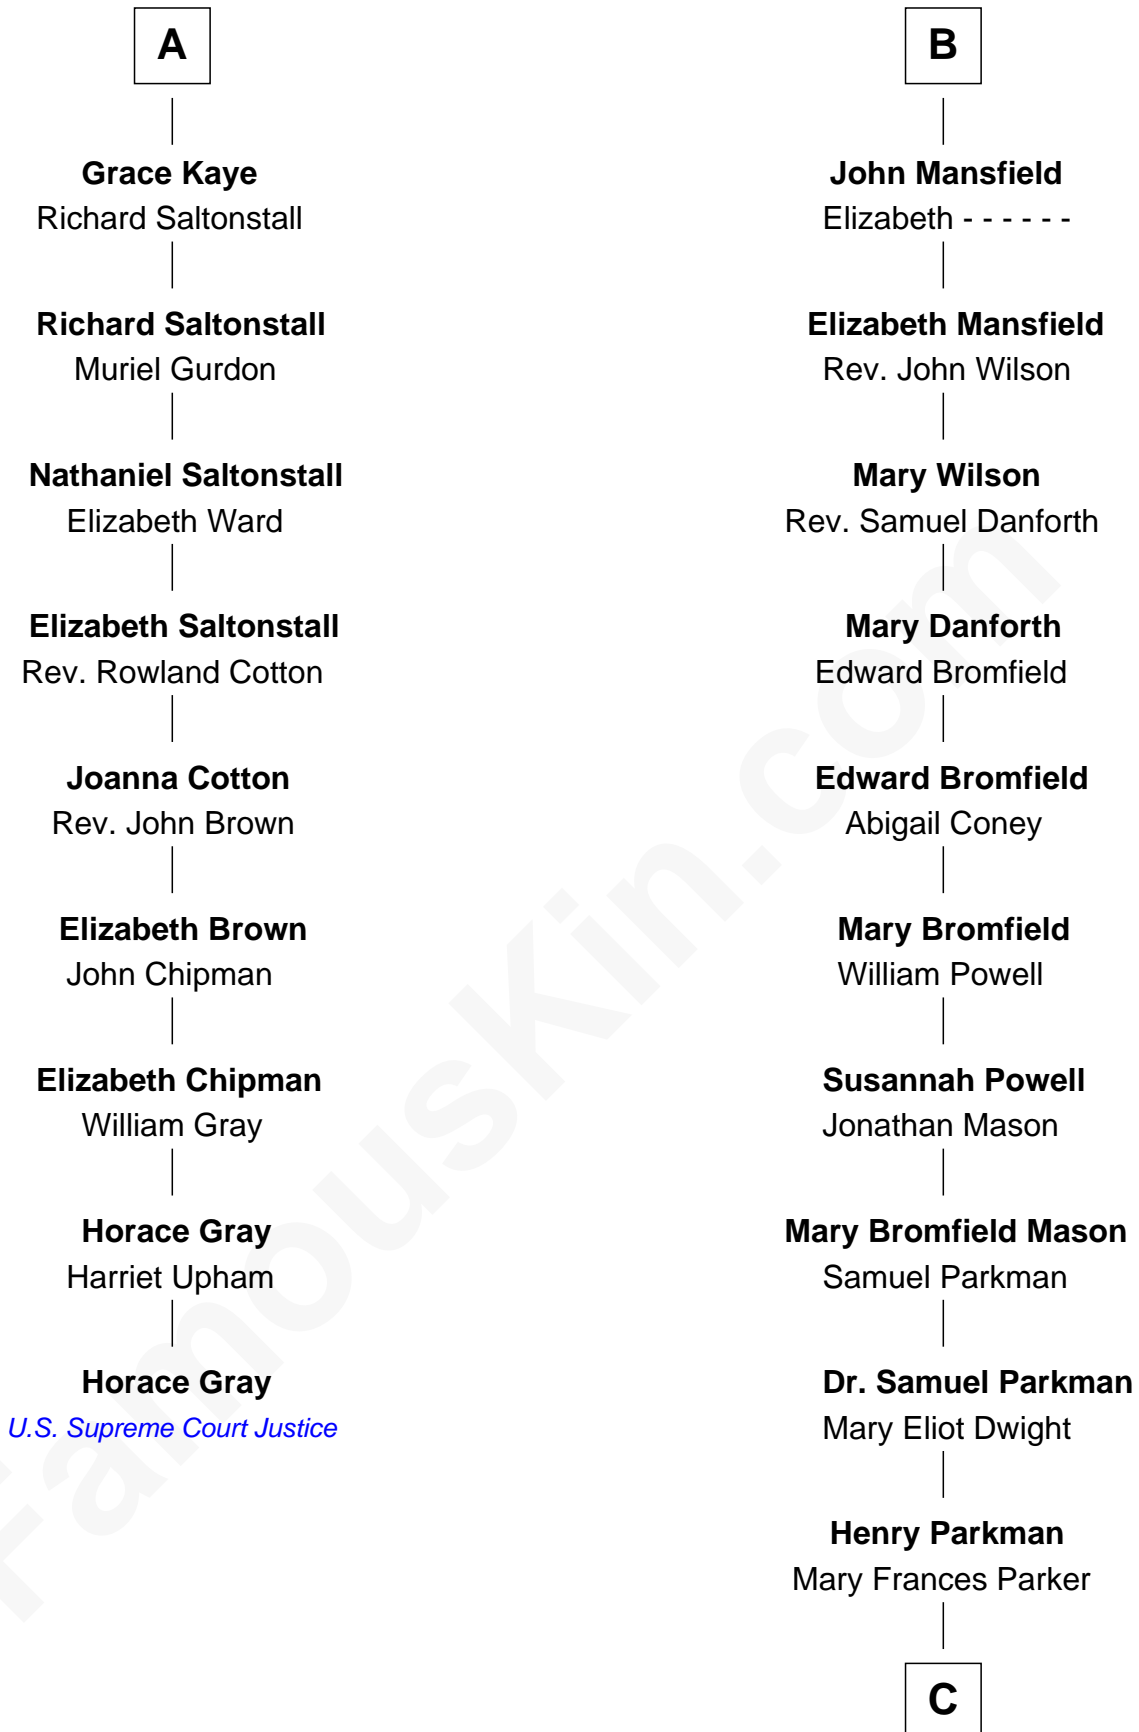

## Relationship Chart of

### Horace Gray

*U.S. Supreme Court Justice*

15th cousin 3 times removed of

### Endicott Peabody

*62nd Governor of Massachusetts*

C

**Mary Elizabeth Parkman**  
Rt. Rev. Malcolm Endicott Peabody

**Endicott Peabody**  
*62nd Governor of Massachusetts*

FamousKin.com