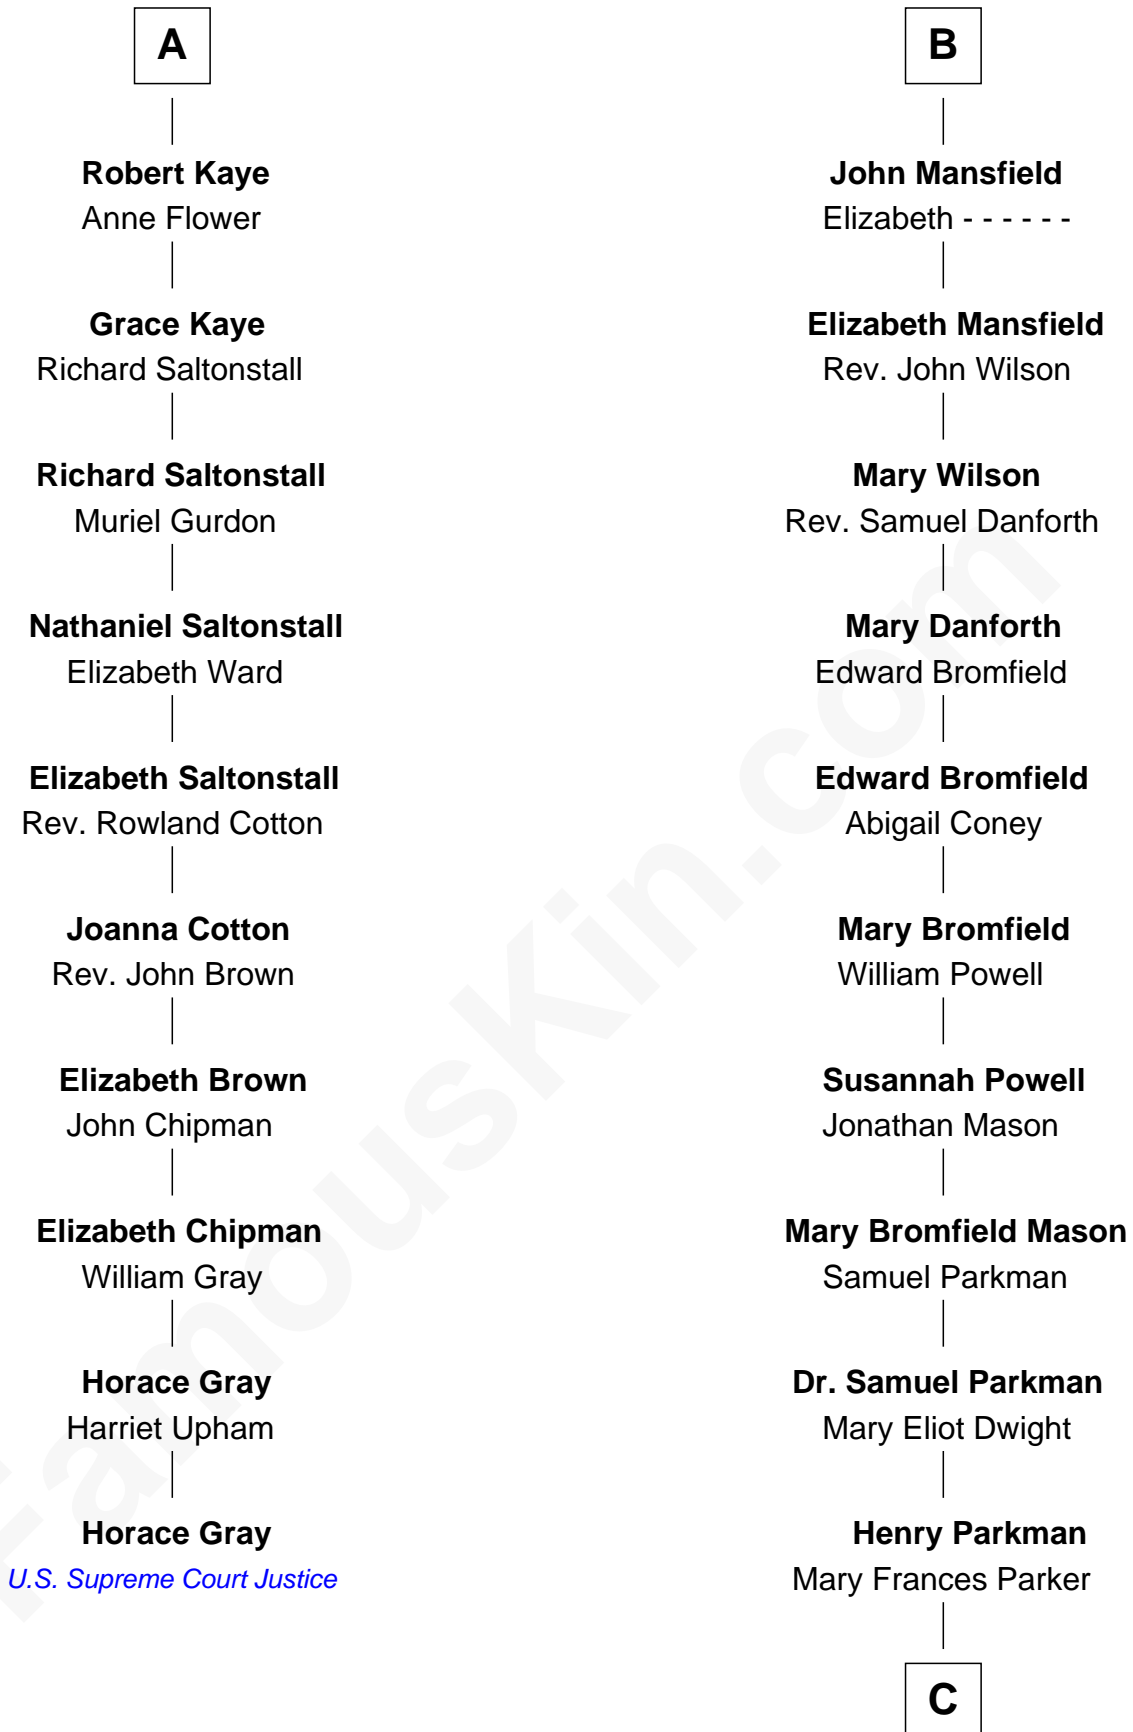

FamousKin.com

Relationship Chart of

Horace Gray

U.S. Supreme Court Justice

16th cousin 2 times removed of

Endicott Peabody

62nd Governor of Massachusetts

Margaret de Stafford

Sir Ralph Neville

C

Mary Elizabeth Parkman
Rt. Rev. Malcolm Endicott Peabody

Endicott Peabody
62nd Governor of Massachusetts

FamousKin.com