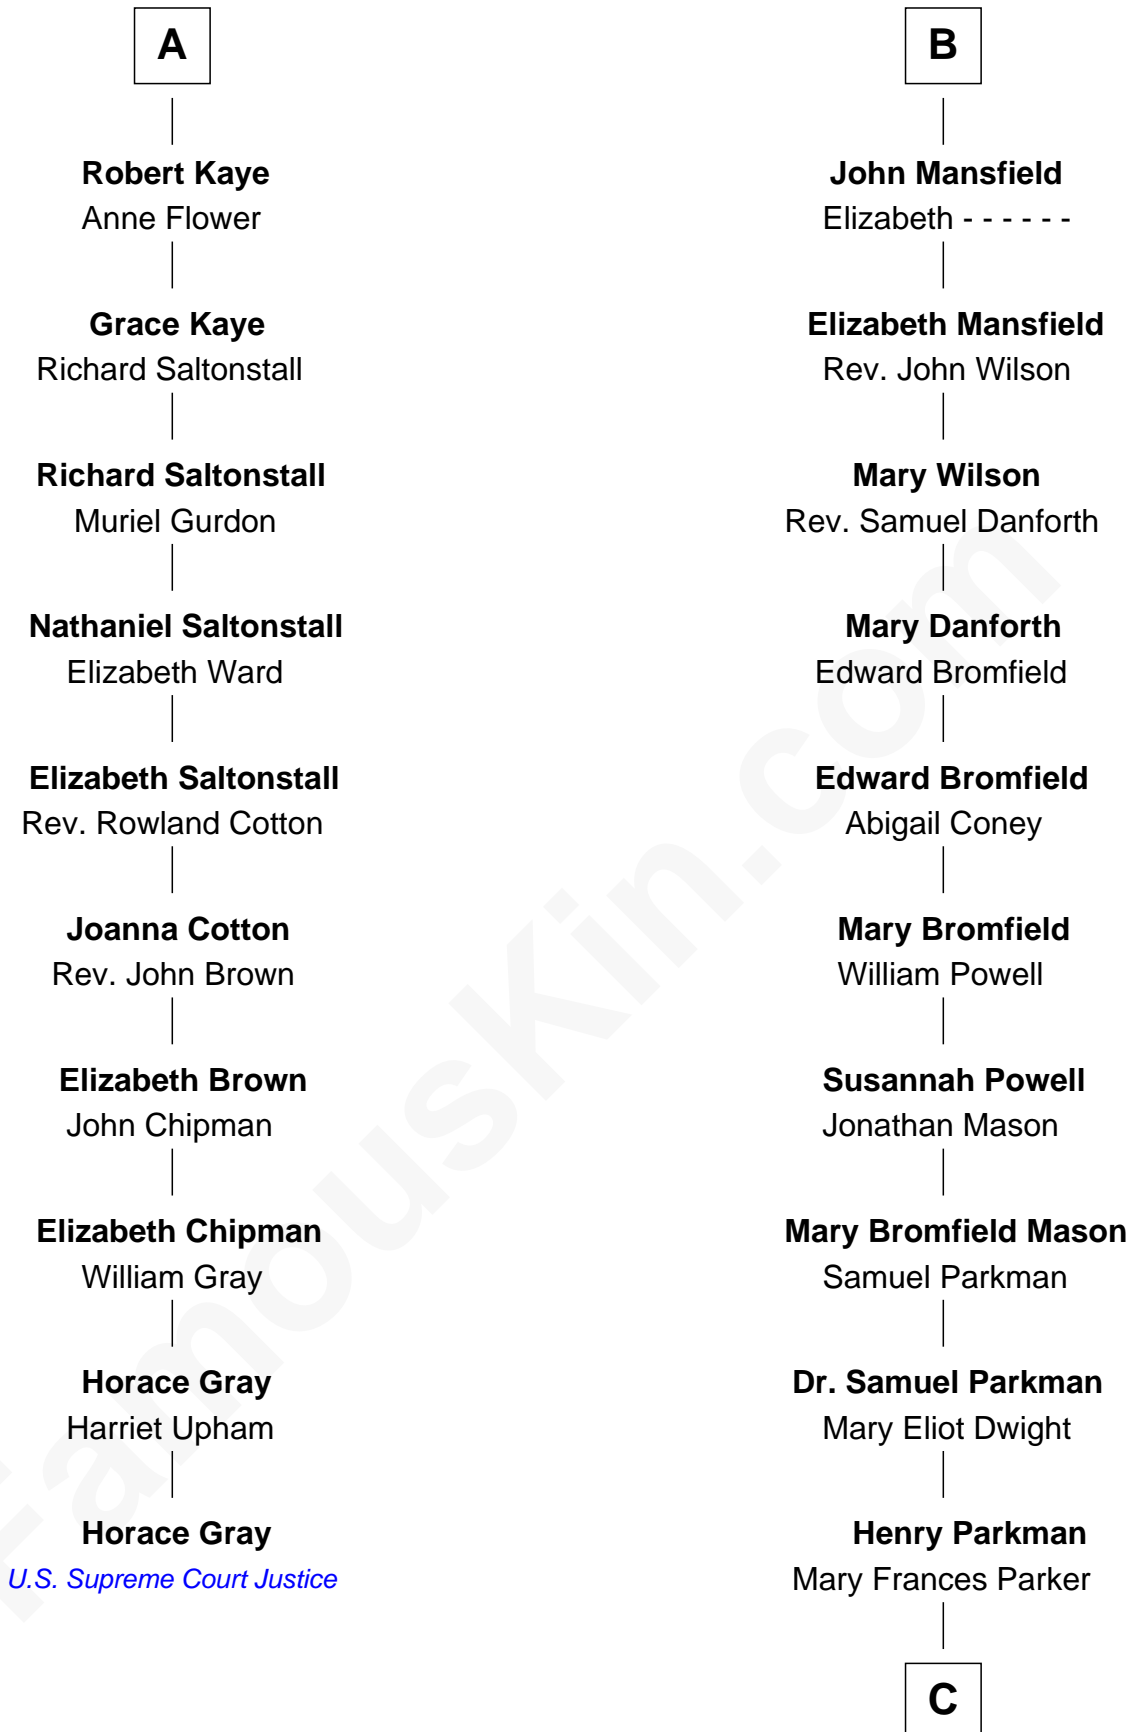

FamousKin.com

Relationship Chart of

Horace Gray

U.S. Supreme Court Justice

16th cousin 2 times removed of

Endicott Peabody

62nd Governor of Massachusetts

Sir Robert de Ferrers

Joan Beaufort

C

Mary Elizabeth Parkman
Rt. Rev. Malcolm Endicott Peabody

Endicott Peabody
62nd Governor of Massachusetts

FamousKin.com