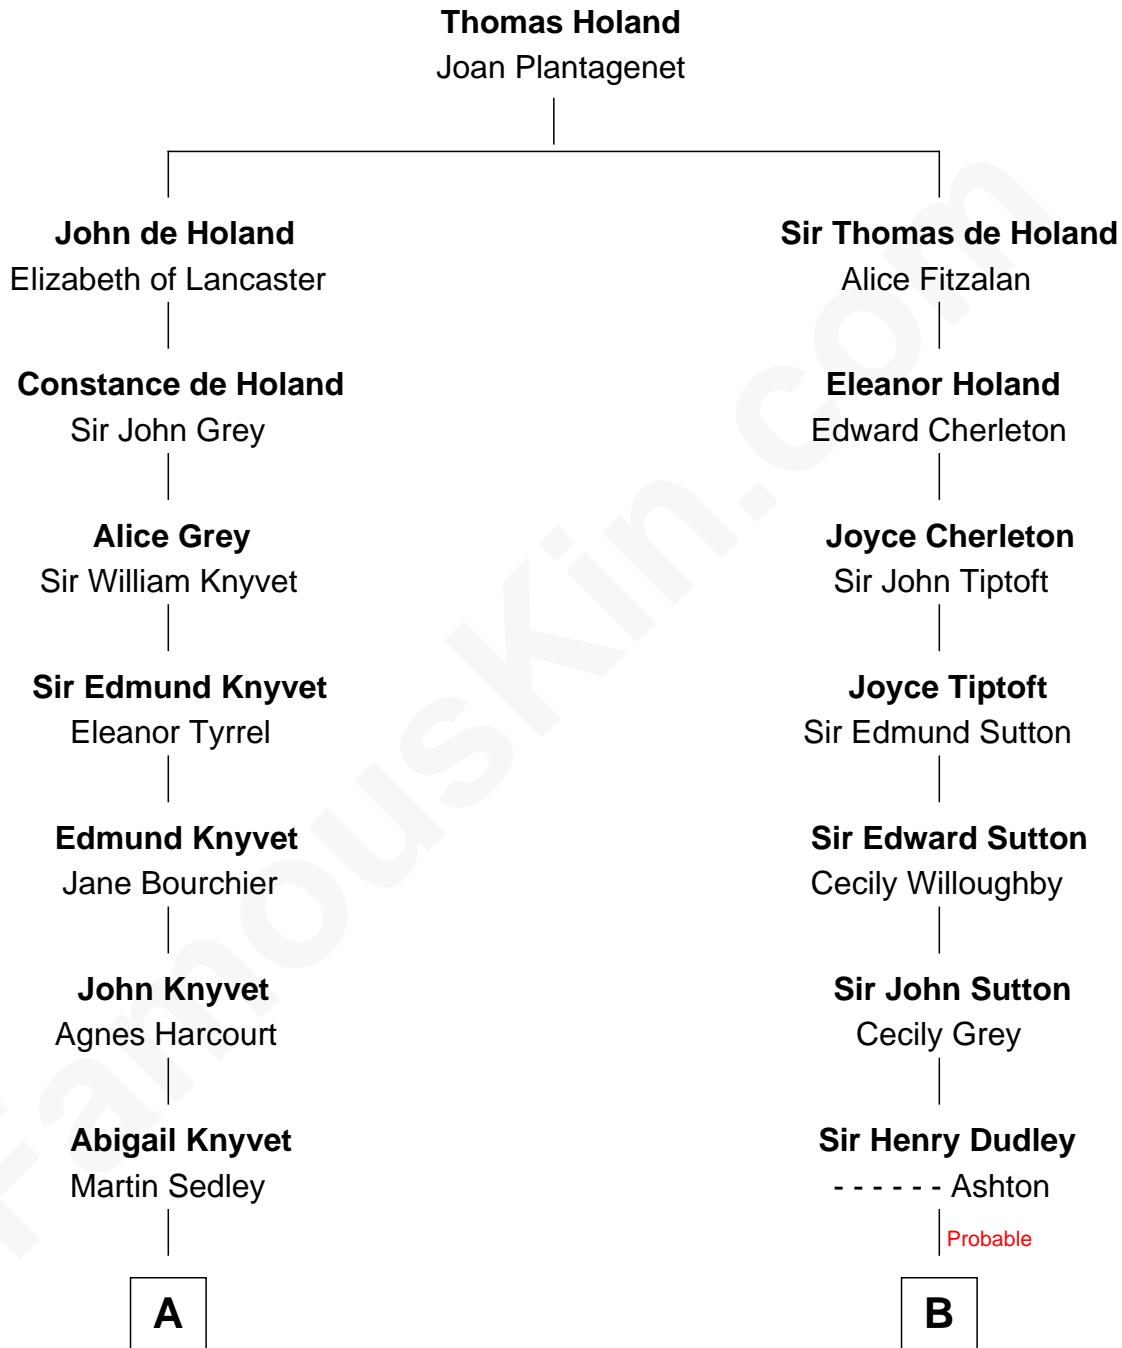

FamousKin.com

Relationship Chart of

Horace Gray

U.S. Supreme Court Justice

15th cousin 2 times removed of

Endicott Peabody

62nd Governor of Massachusetts

A