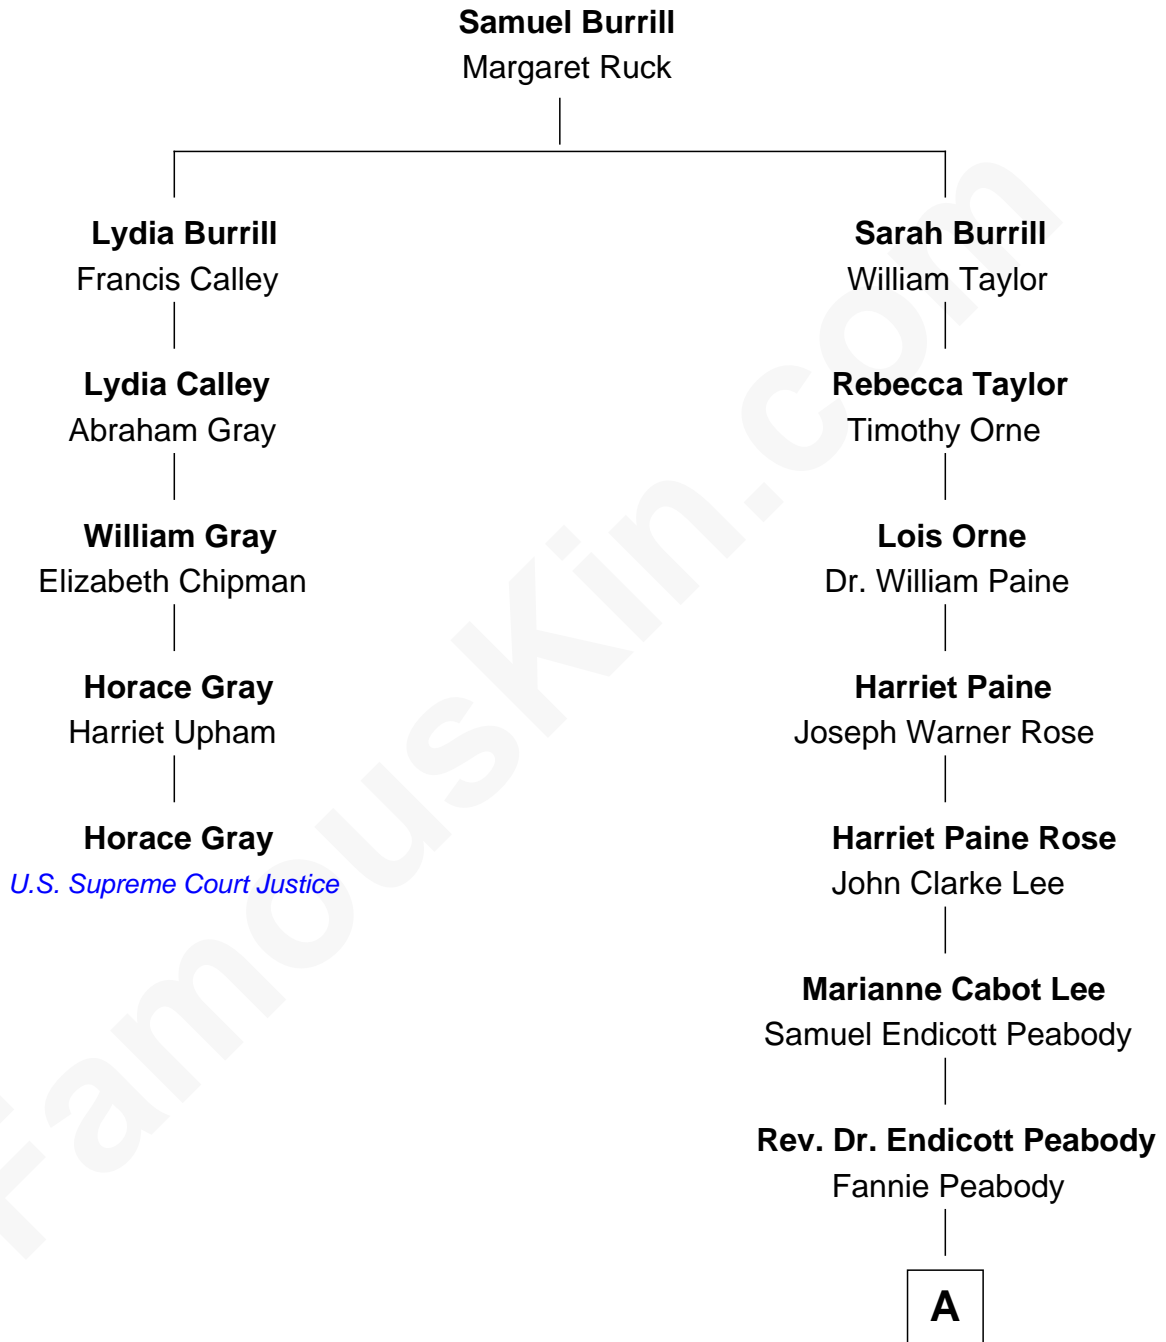

FamousKin.com

Relationship Chart of

Horace Gray

U.S. Supreme Court Justice

4th cousin 4 times removed of

Endicott Peabody

62nd Governor of Massachusetts

A

Rt. Rev. Malcolm Endicott Peabody

Mary Elizabeth Parkman

Endicott Peabody

62nd Governor of Massachusetts

FamousKin.com