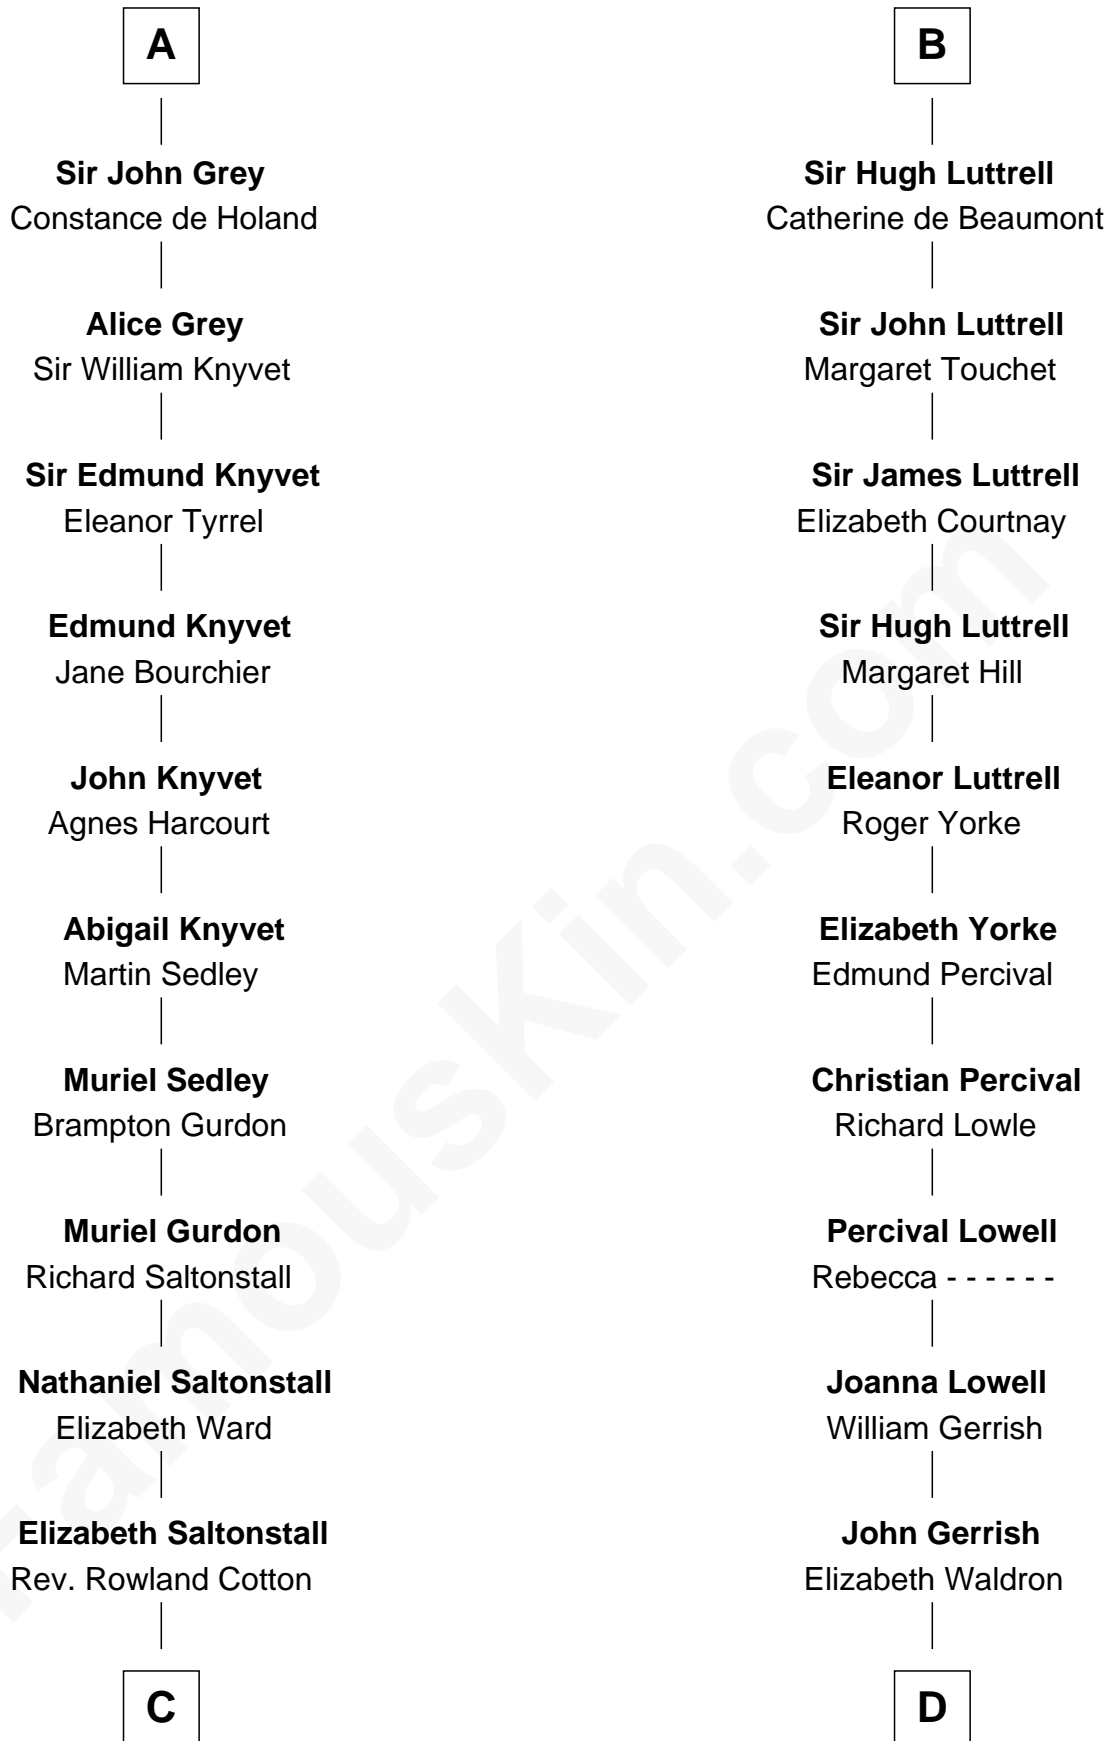

FamousKin.com

Relationship Chart of Horace Gray

U.S. Supreme Court Justice

20th cousin 1 time removed of

Ichabod Goodwin

27th Governor of New Hampshire

C

Joanna Cotton
Rev. John Brown