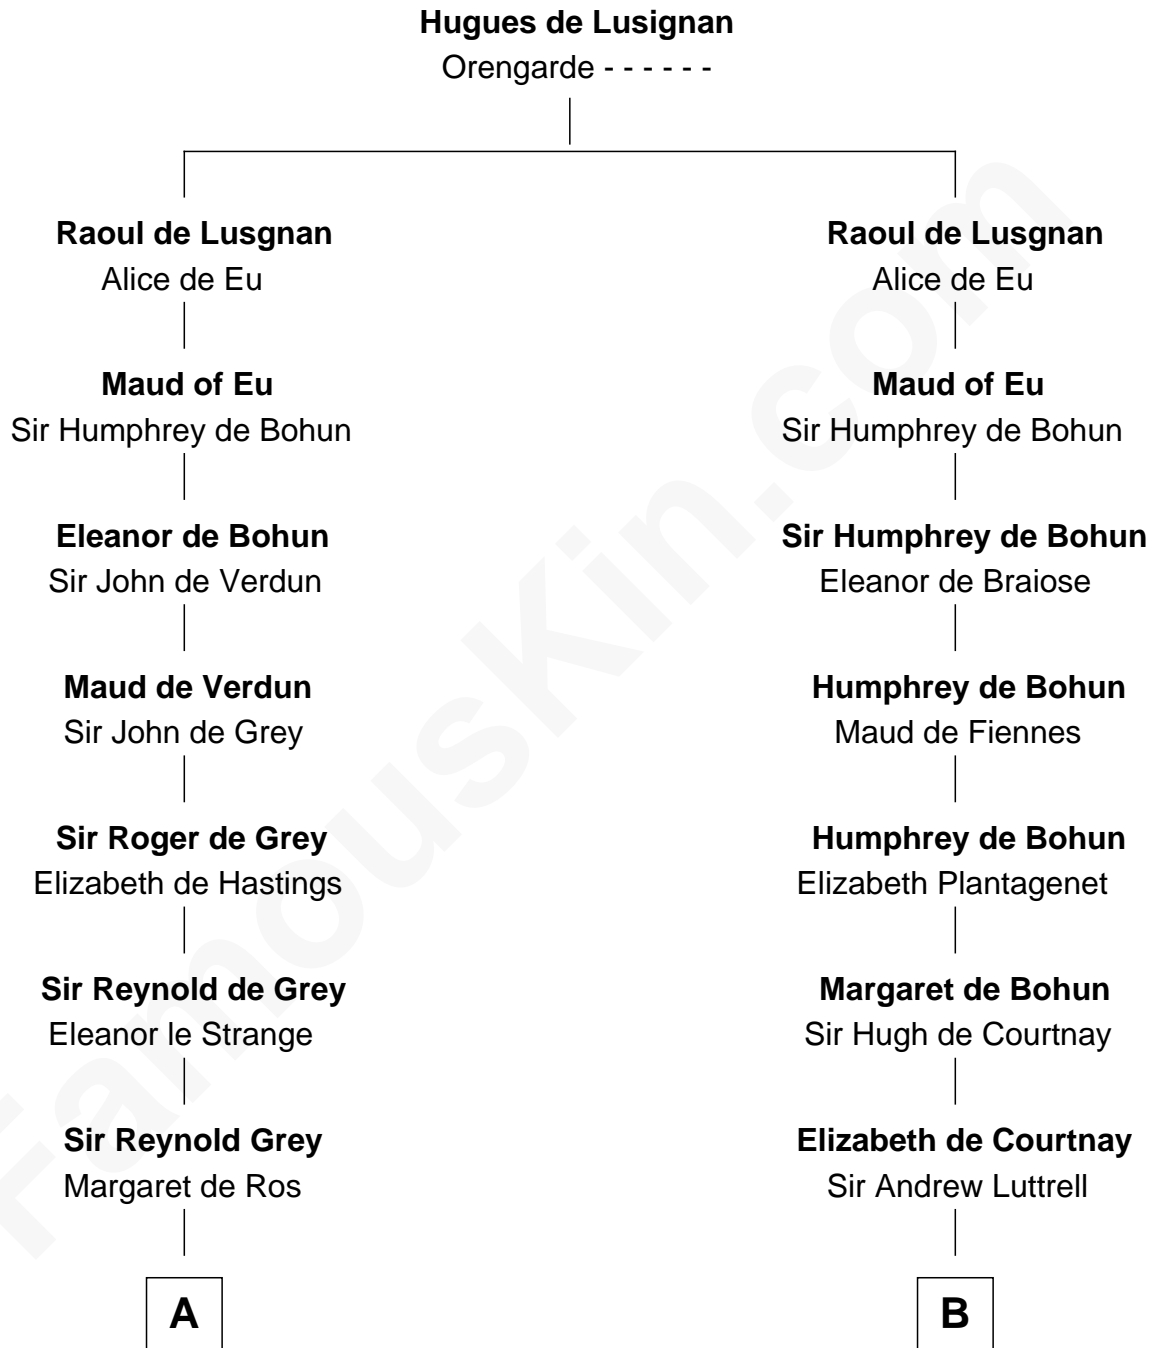

# FamousKin.com

## Relationship Chart of Horace Gray

*U.S. Supreme Court Justice*

20th cousin 1 time removed of

**Ichabod Goodwin**

*27th Governor of New Hampshire*

**C**

**Joanna Cotton**  
Rev. John Brown

**Elizabeth Brown**  
John Chipman

**Ichabod Goodwin**  
*27th Governor of New Hampshire*