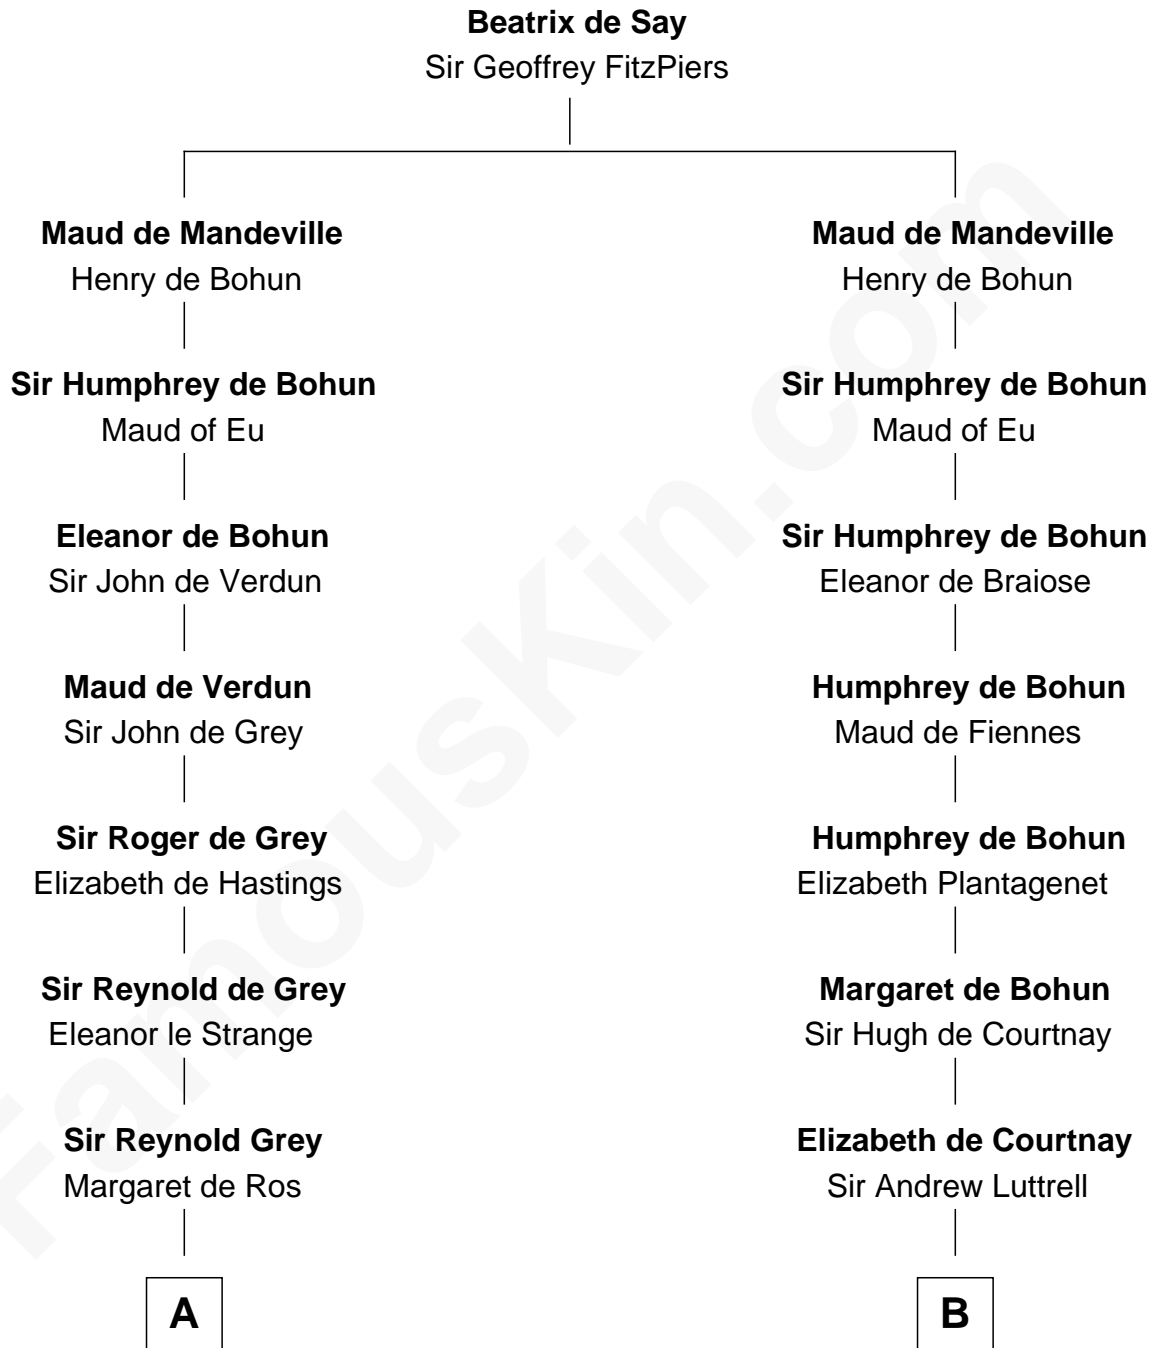

FamousKin.com

Relationship Chart of Horace Gray

U.S. Supreme Court Justice

20th cousin 1 time removed of

Ichabod Goodwin

27th Governor of New Hampshire

C

Joanna Cotton
Rev. John Brown

Elizabeth Brown
John Chipman

Elizabeth Chipman
William Gray

Horace Gray
Harriet Upham

Horace Gray
U.S. Supreme Court Justice

D

Col. Timothy Gerrish
Sarah Elliot

Col. Joseph Gerrish
Anna Thompson

Anna Thompson Gerrish
Samuel Goodwin

Ichabod Goodwin
27th Governor of New Hampshire