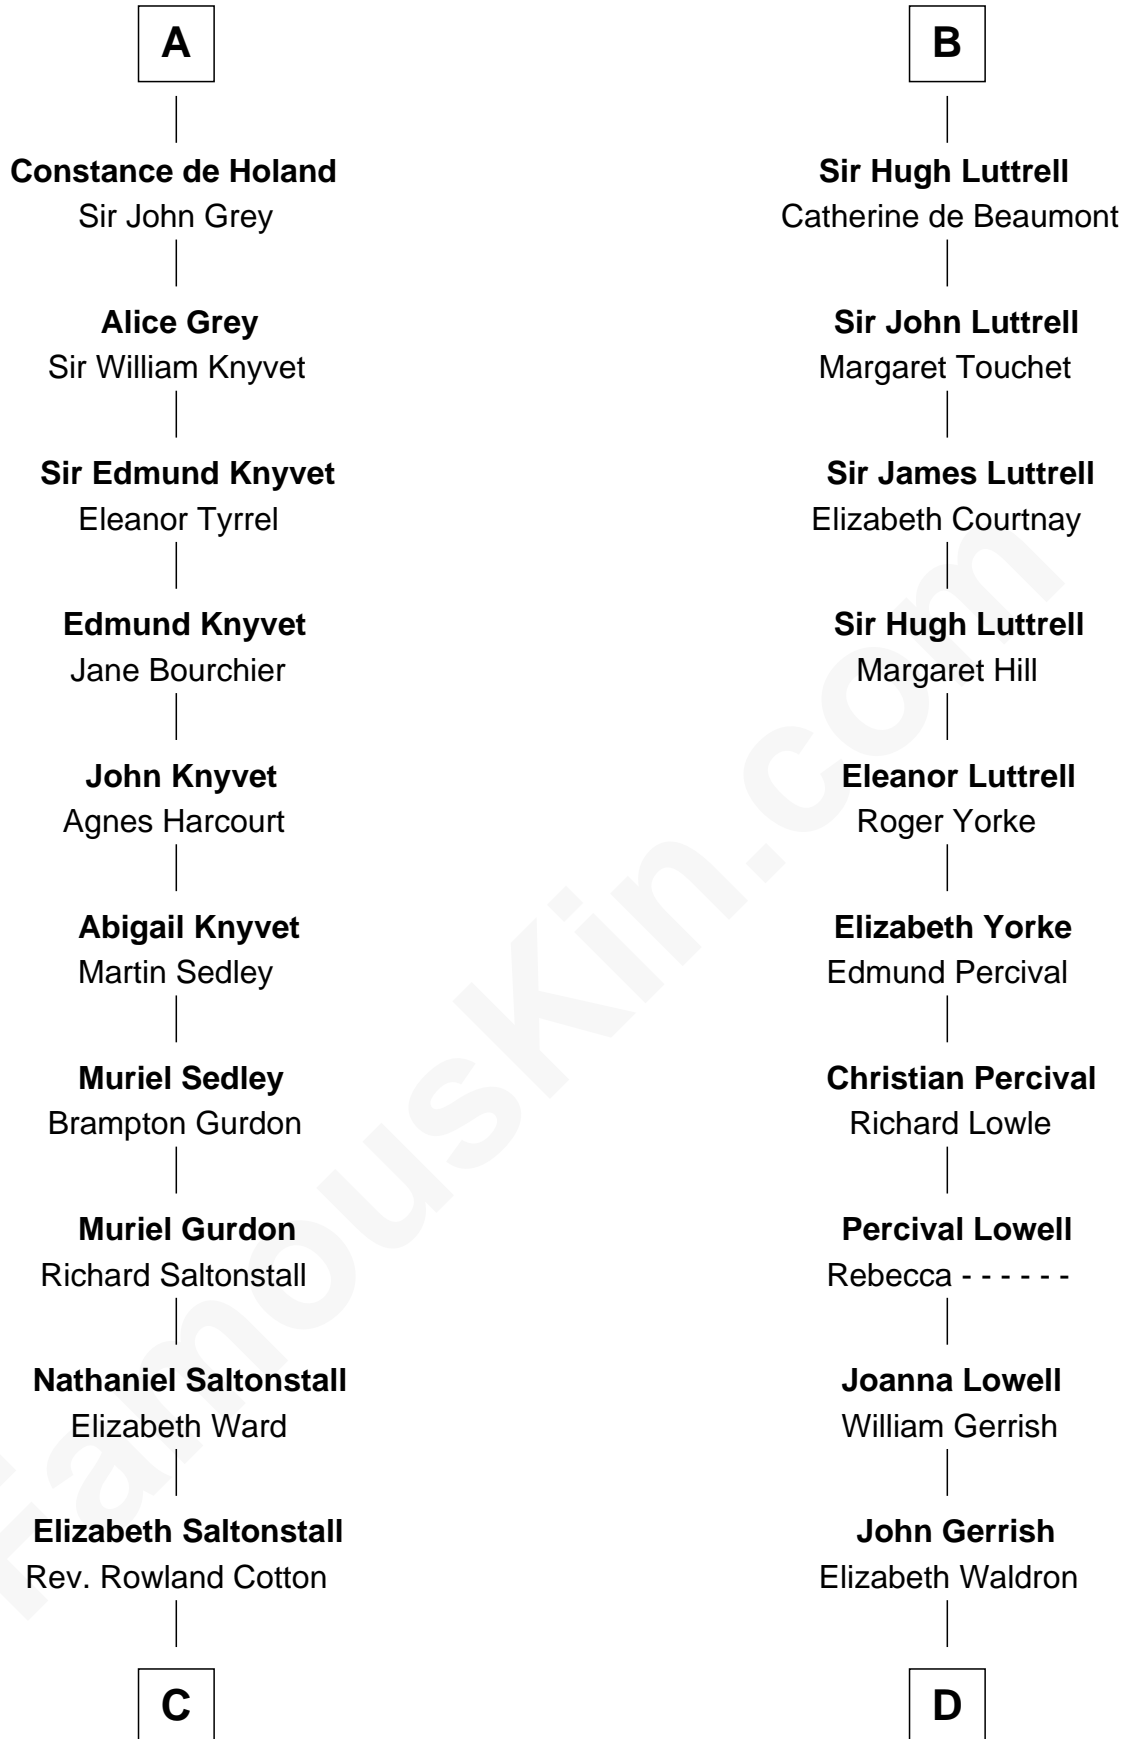

### Ichabod Goodwin

*27th Governor of New Hampshire*

**Geoffrey Plantagenet**  
Maud of England

**Henry II, King of England**  
Eleanor of Aquitaine

**John, King of England**  
Isabelle of Angoulême

**Henry III, King of England**  
Eleanor of Provence

**Edward I, King of England**  
Margaret of France

**Edmund of Woodstock**  
Margaret Wake

**Joan Plantagenet**  
Thomas Holand

**John de Holand**  
Elizabeth of Lancaster

**A**

**Henry II, King of England**  
Eleanor of Aquitaine

**John, King of England**  
Isabelle of Angoulême

**Henry III, King of England**  
Eleanor of Provence

**Edward I, King of England**  
Eleanor of Castile

**Elizabeth Plantagenet**  
Humphrey de Bohun

**Margaret de Bohun**  
Sir Hugh de Courtnay

**Elizabeth de Courtnay**  
Sir Andrew Luttrell

**B**

**C**

**Joanna Cotton**  
Rev. John Brown

**Elizabeth Brown**  
John Chipman

**Elizabeth Chipman**  
William Gray

**Horace Gray**  
Harriet Upham

**Horace Gray**  
*U.S. Supreme Court Justice*