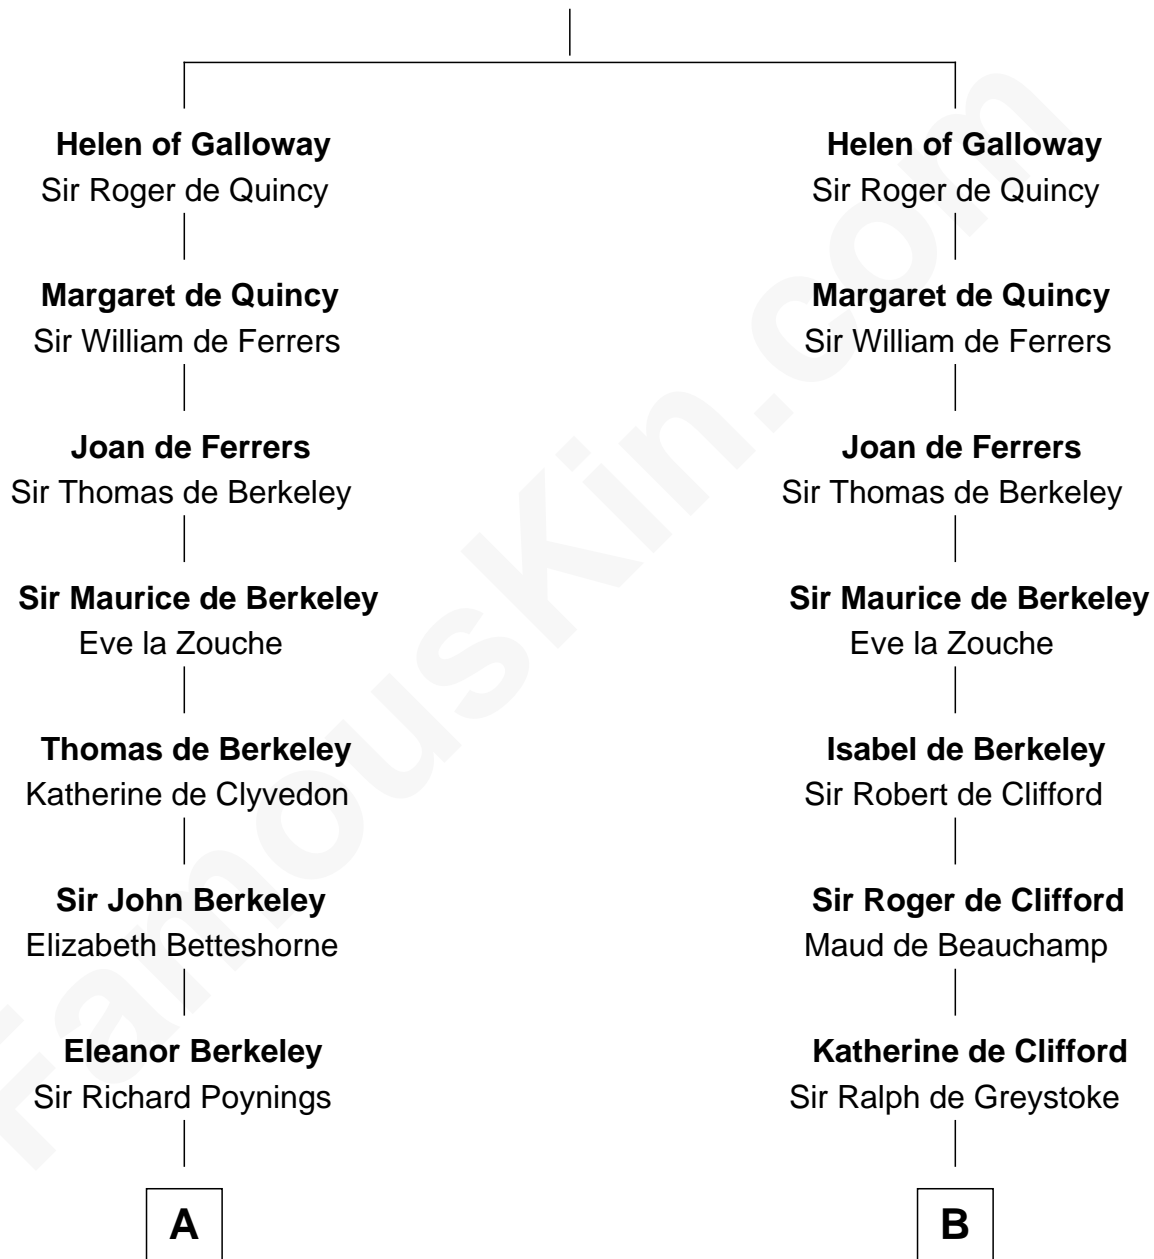

FamousKin.com Relationship Chart of

Horace Gray

U.S. Supreme Court Justice

21st cousin of

Ichabod Goodwin

27th Governor of New Hampshire

Alan of Galloway

Helen de l'Isle

C

Joanna Cotton
Rev. John Brown

Elizabeth Brown
John Chipman

Elizabeth Chipman
William Gray

Horace Gray
Harriet Upham

Horace Gray
U.S. Supreme Court Justice

D

Mary Frost
John Hill

Elisha Hill
Mary Plaisted

Hannah Hill
Dominicus Goodwin

Samuel Goodwin
Anna Thompson Gerrish

Ichabod Goodwin
27th Governor of New Hampshire