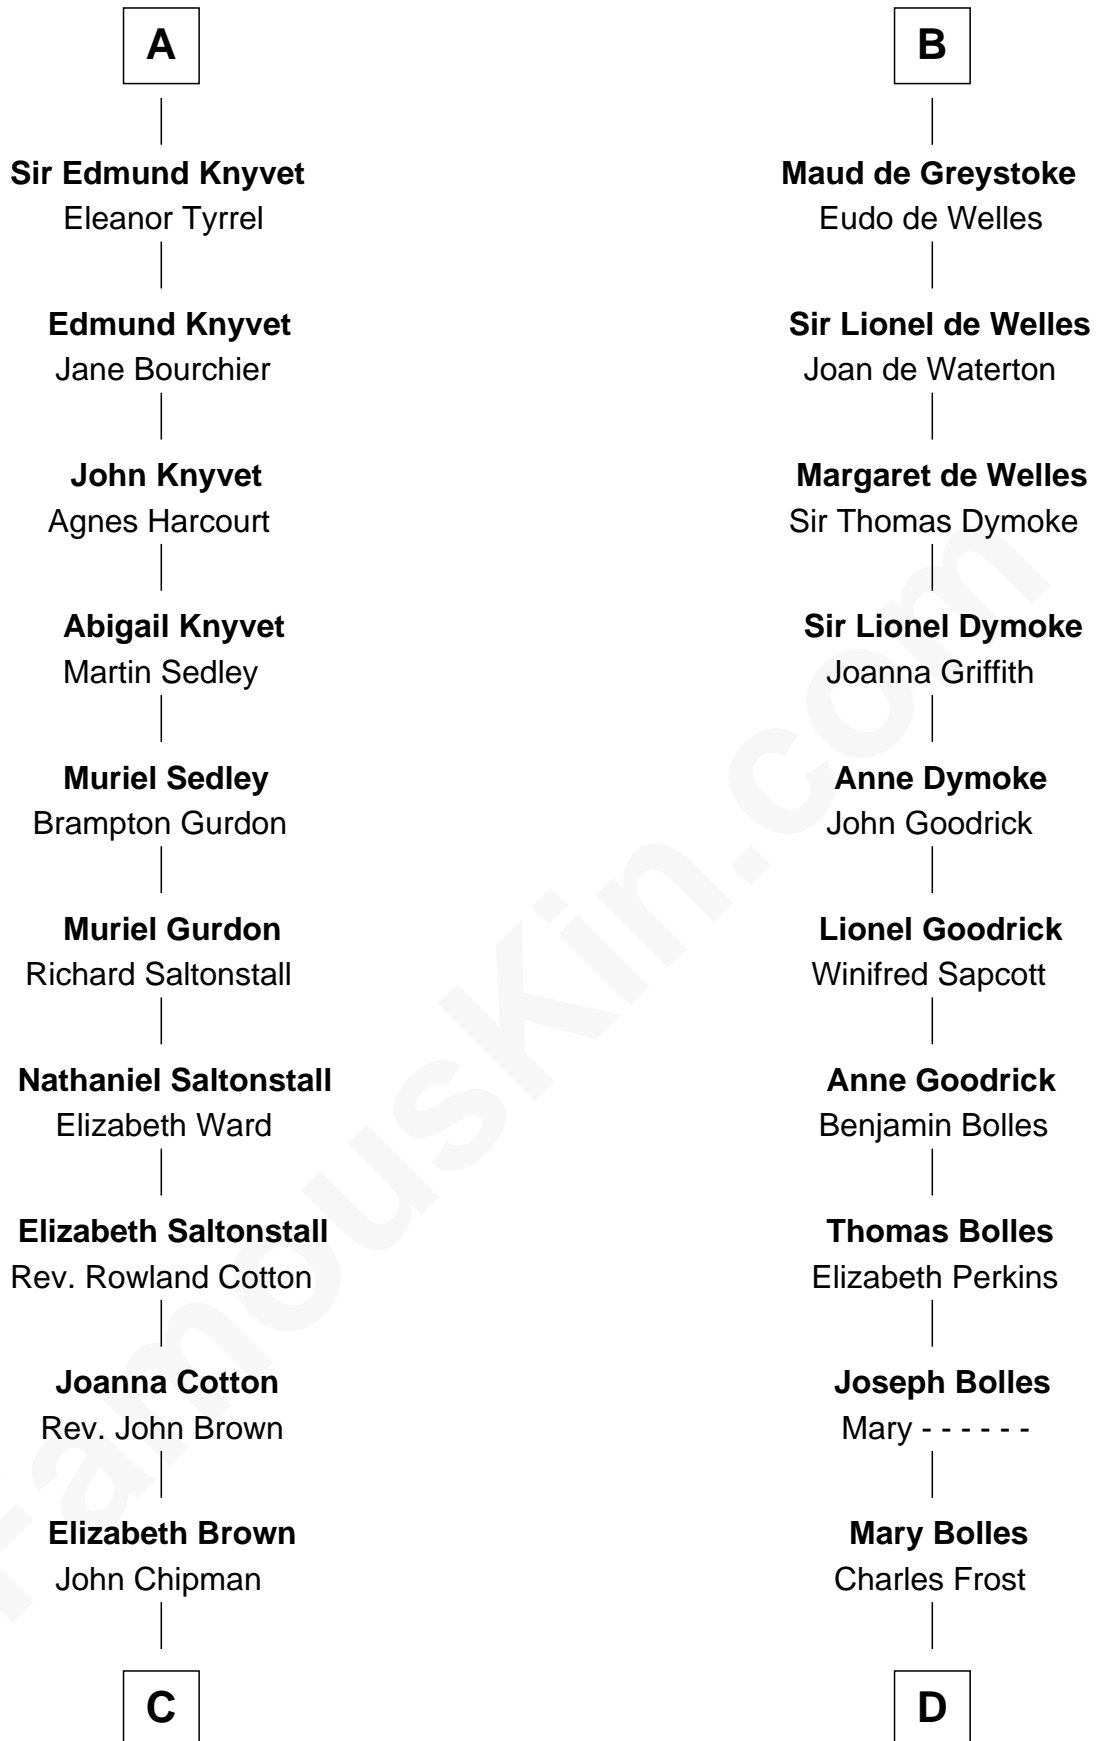

FamousKin.com

Relationship Chart of Horace Gray

U.S. Supreme Court Justice

19th cousin 2 times removed of

Ichabod Goodwin

27th Governor of New Hampshire

C

Elizabeth Chipman

William Gray

Horace Gray

Harriet Upham

Horace Gray

U.S. Supreme Court Justice

D

Mary Frost

John Hill