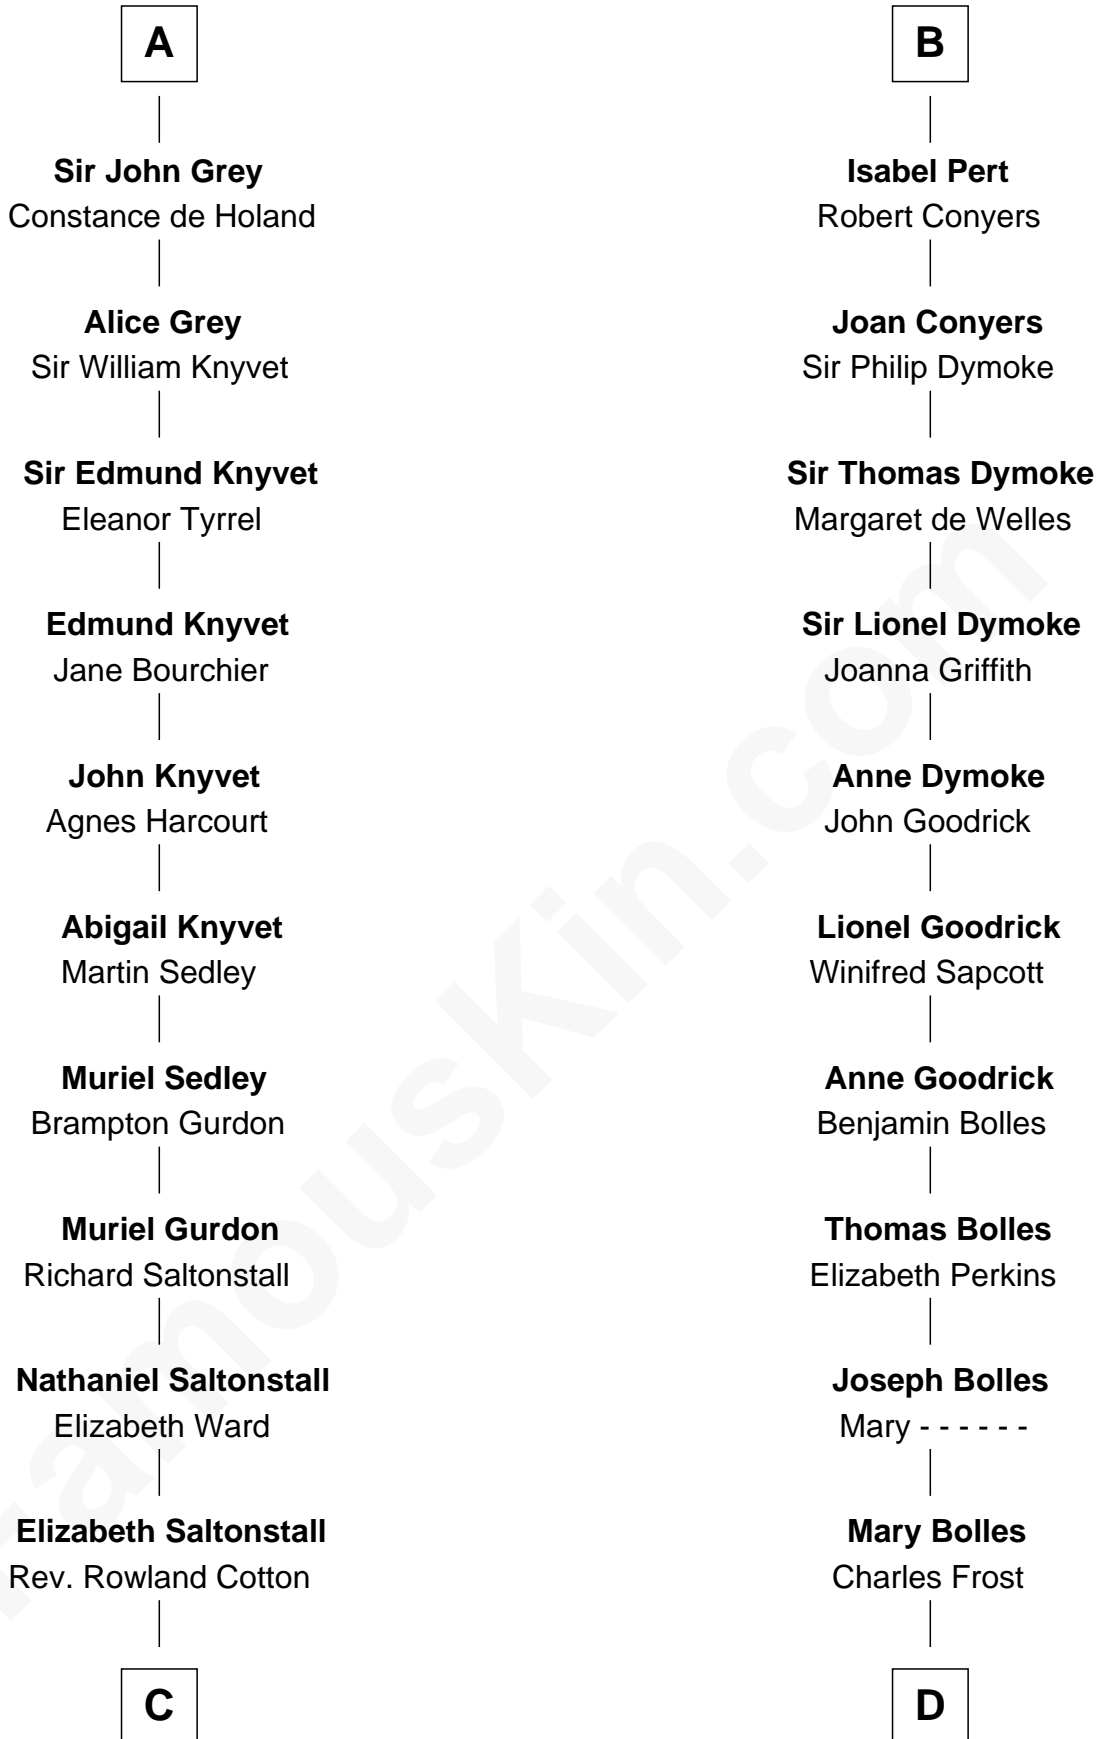

# FamousKin.com Relationship Chart of

**Horace Gray**

*U.S. Supreme Court Justice*

21st cousin of

**Ichabod Goodwin**

*27th Governor of New Hampshire*

**Henry of Huntingdon**

Ada de Warenne

**Elizabeth de Hastings**

Sir Roger de Grey

**Sir Reynold de Grey**

Eleanor le Strange

**Sir Reynold Grey**

Margaret de Ros

**A**

**William I, King of Scotland**

Sir Geoffrey le Scrope

**Sir Stephen le Scrope**

Isabel -----

**Joan le Scrope**

William Pert

**B**

**C**

**Joanna Cotton**  
Rev. John Brown

**Elizabeth Brown**  
John Chipman

**Elizabeth Chipman**  
William Gray

**Horace Gray**  
Harriet Upham

**Horace Gray**  
*U.S. Supreme Court Justice*

**D**

**Mary Frost**  
John Hill

**Elisha Hill**  
Mary Plaisted