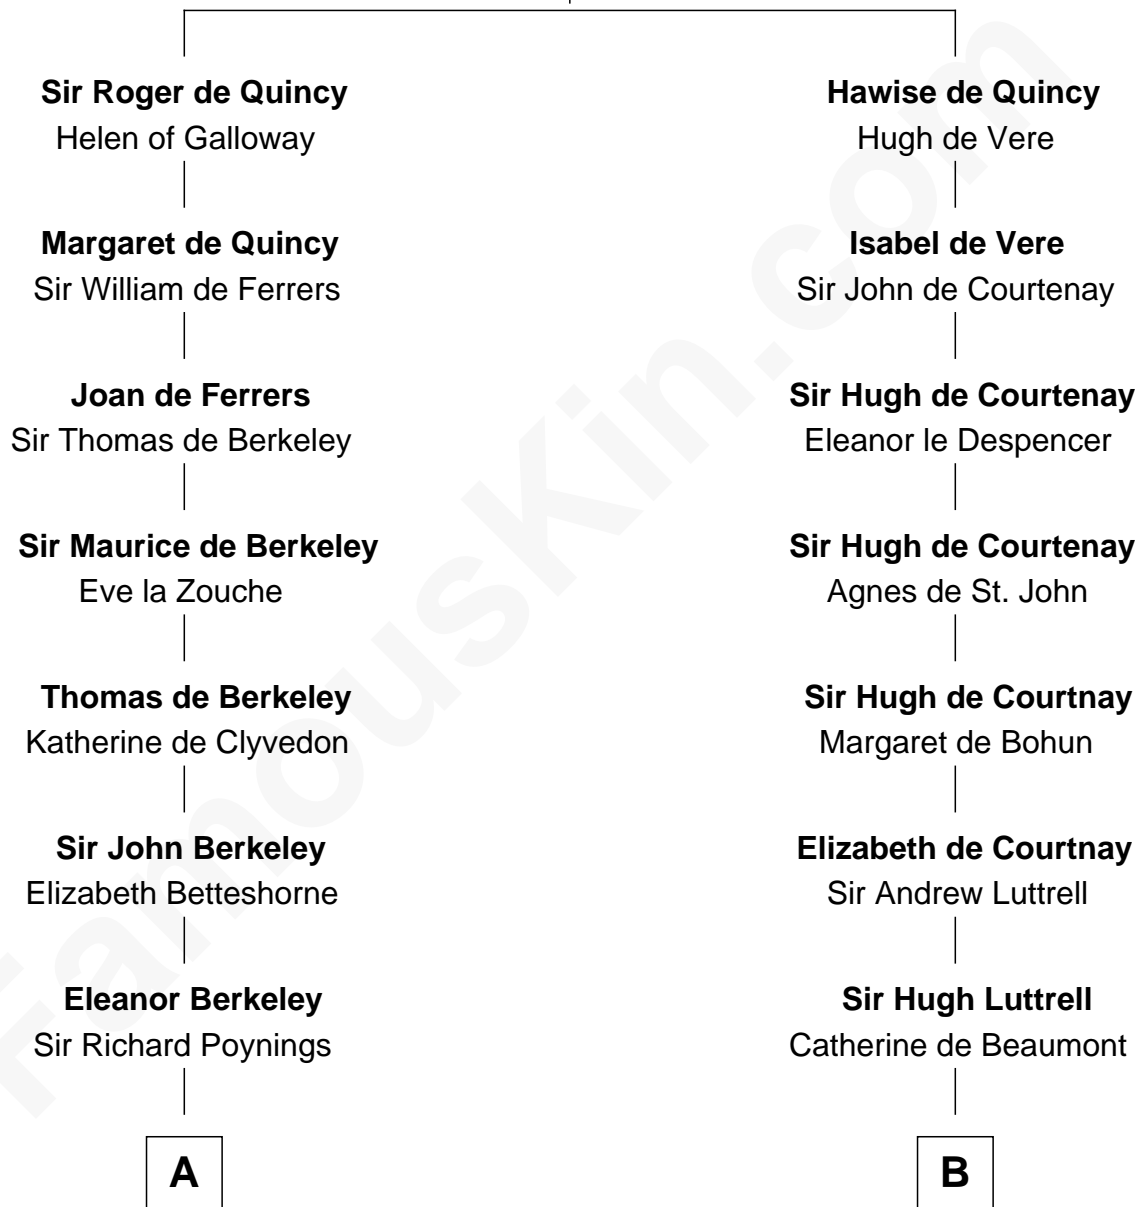

## Relationship Chart of Horace Gray

*U.S. Supreme Court Justice*

19th cousin 2 times removed of

**Ichabod Goodwin**

*27th Governor of New Hampshire*

**Saher de Quincy**  
Margaret de Beaumont

**C**

**Joanna Cotton**  
Rev. John Brown

**Elizabeth Brown**  
John Chipman

**Elizabeth Chipman**  
William Gray

**Horace Gray**  
Harriet Upham

**Horace Gray**  
*U.S. Supreme Court Justice*

**D**

**Col. Joseph Gerrish**  
Anna Thompson

**Anna Thompson Gerrish**  
Samuel Goodwin

**Ichabod Goodwin**  
*27th Governor of New Hampshire*