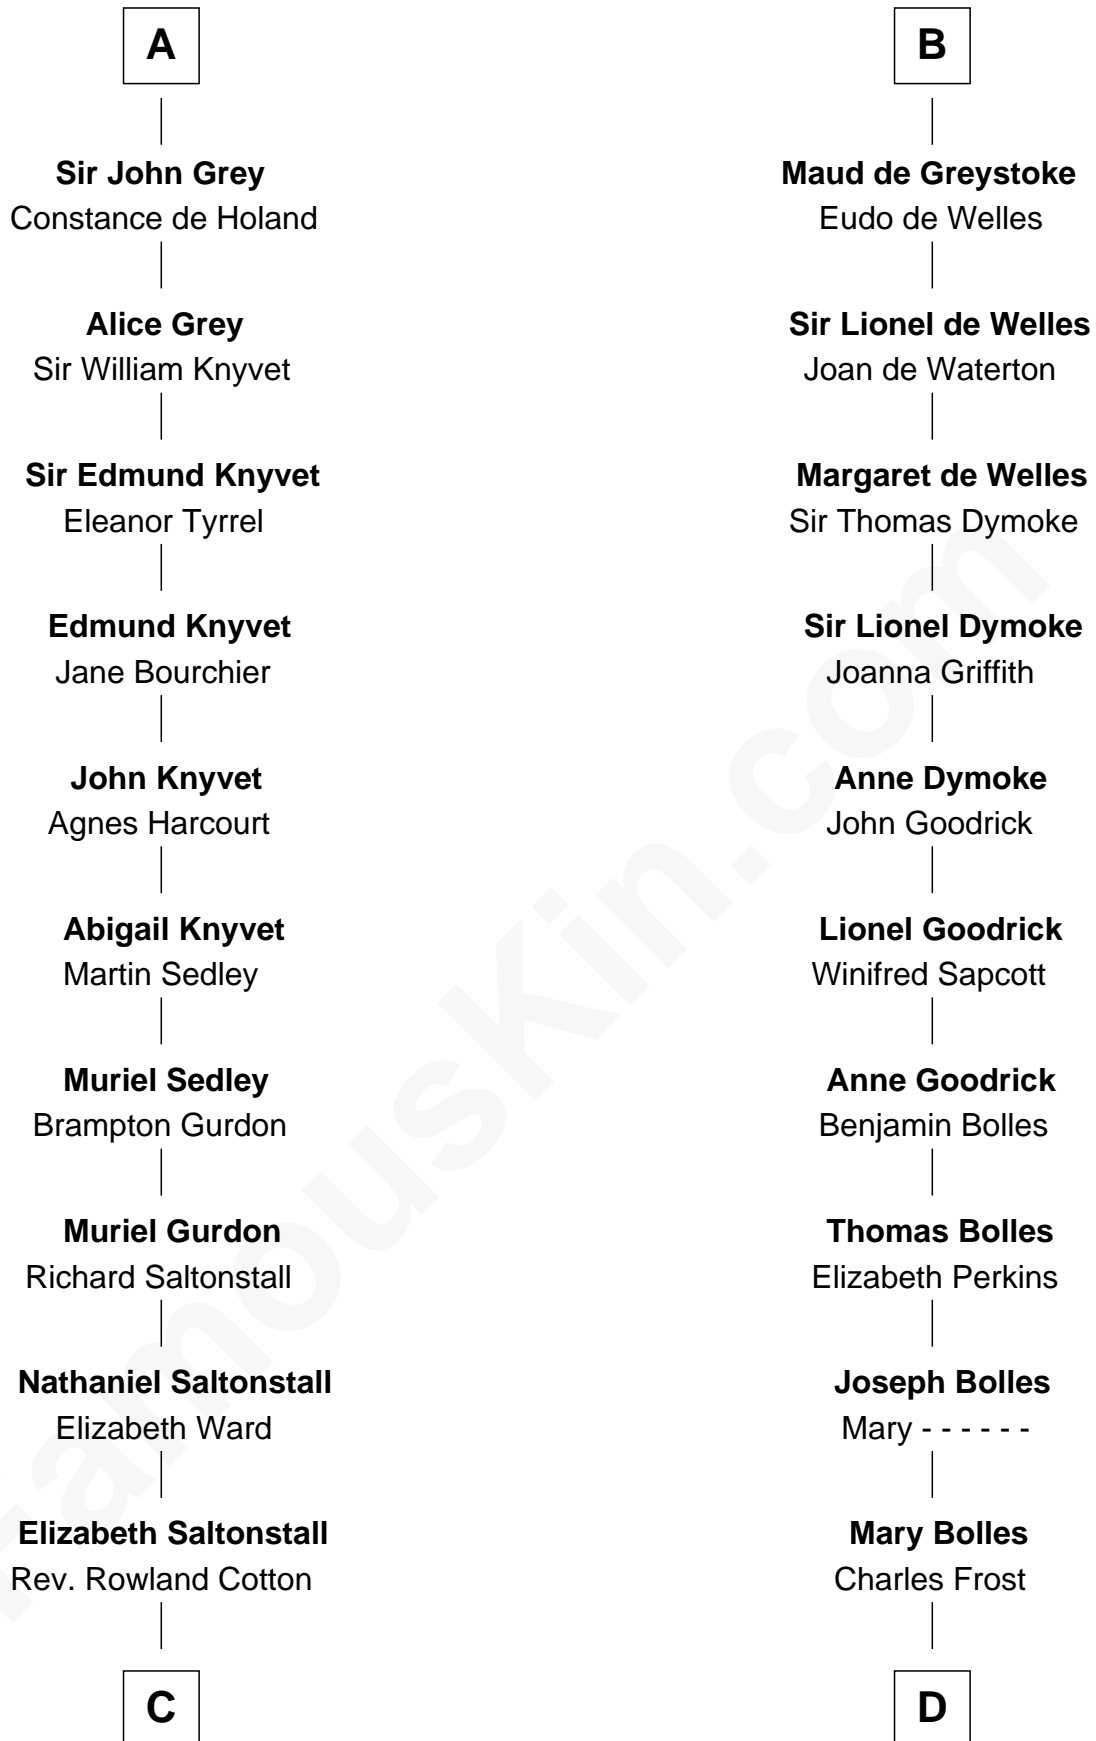

FamousKin.com Relationship Chart of

Horace Gray

U.S. Supreme Court Justice

21st cousin of

Ichabod Goodwin

27th Governor of New Hampshire

C

Joanna Cotton
Rev. John Brown

Elizabeth Brown
John Chipman

Elizabeth Chipman
William Gray

Horace Gray
Harriet Upham

Horace Gray
U.S. Supreme Court Justice

D

Mary Frost
John Hill

Elisha Hill
Mary Plaisted

Hannah Hill
Dominicus Goodwin

Samuel Goodwin
Anna Thompson Gerrish

Ichabod Goodwin
27th Governor of New Hampshire