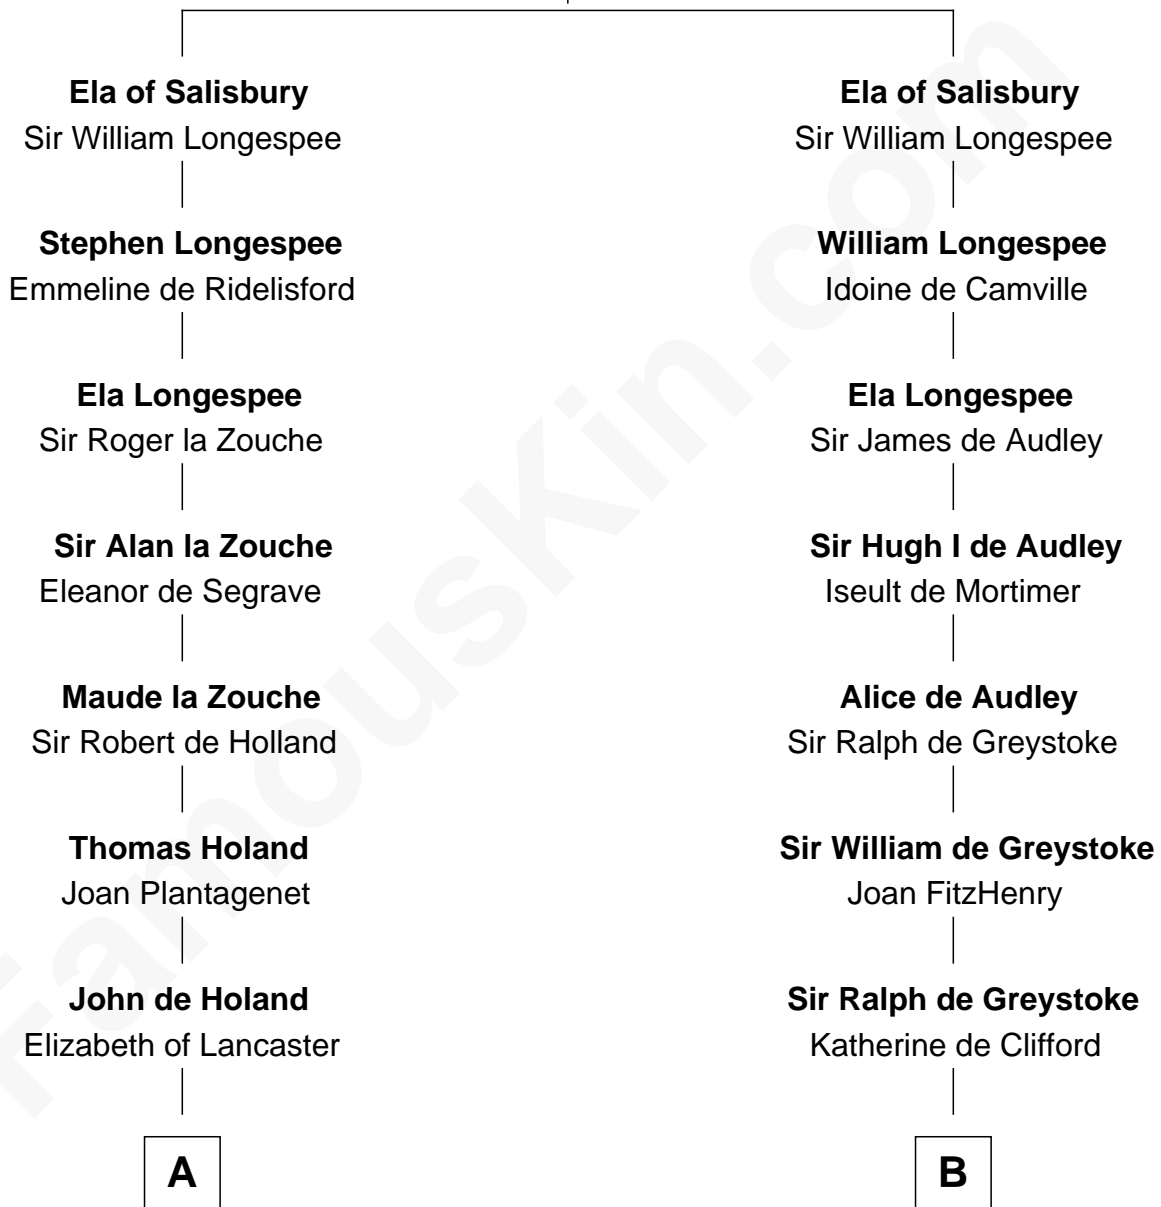

FamousKin.com Relationship Chart of

Horace Gray

U.S. Supreme Court Justice

21st cousin of

Ichabod Goodwin

27th Governor of New Hampshire

William FitzPatrick

Eleonore de Vitre

Elisha Hill
Mary Plaisted

Hannah Hill
Dominicus Goodwin

Samuel Goodwin
Anna Thompson Gerrish

Ichabod Goodwin
27th Governor of New Hampshire