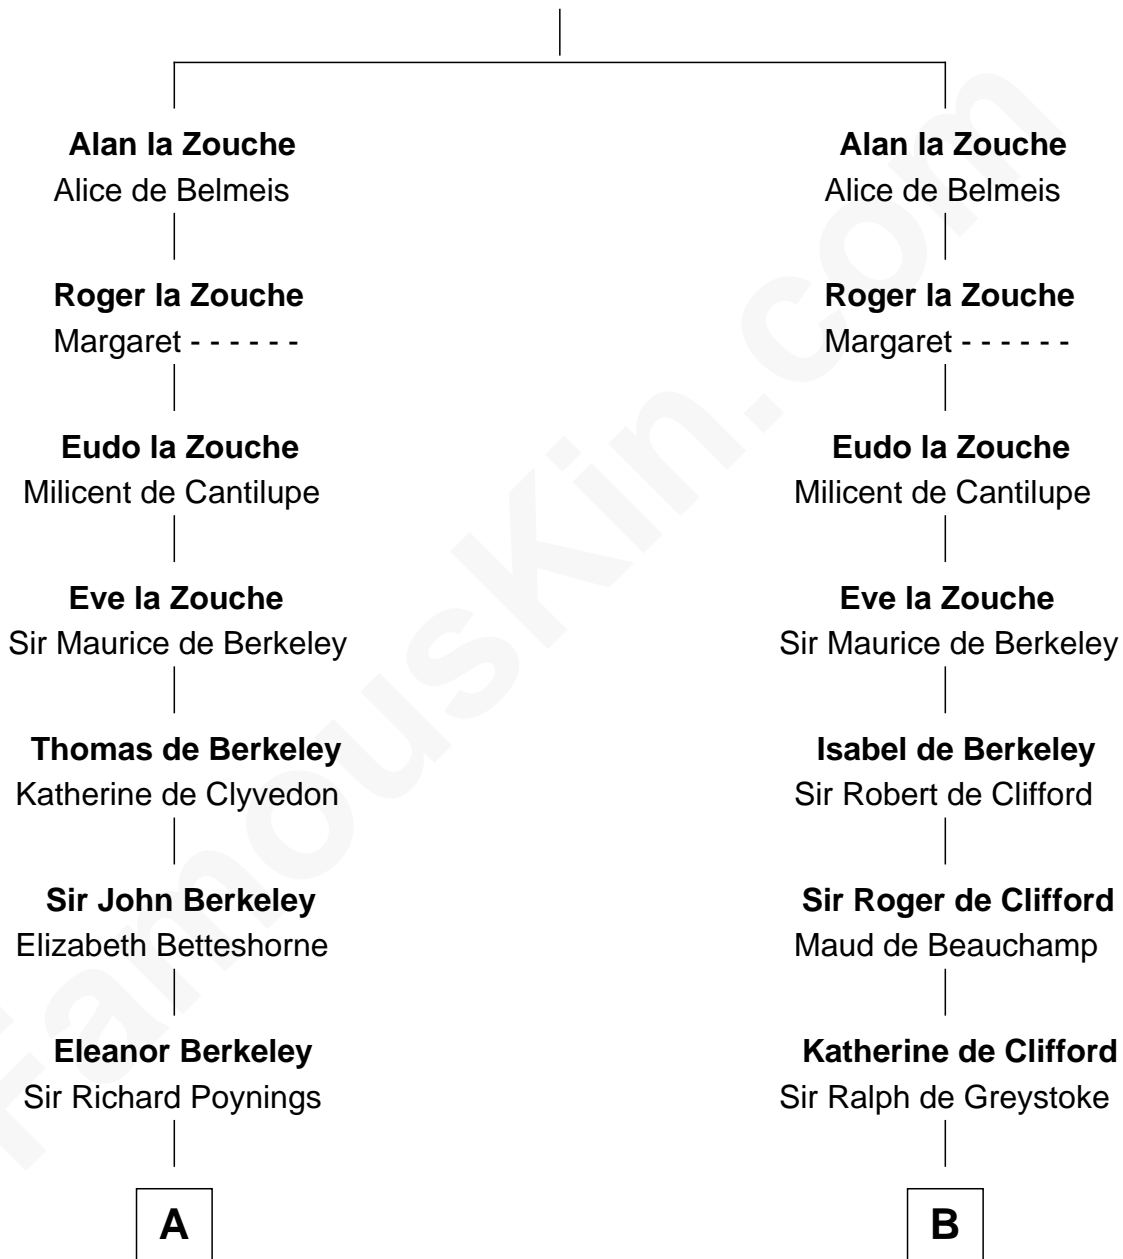

# FamousKin.com Relationship Chart of

**Horace Gray**

*U.S. Supreme Court Justice*

21st cousin of

**Ichabod Goodwin**

*27th Governor of New Hampshire*

**Geoffrey of Porthoët**

Hawise - - - - -

**C**

**Joanna Cotton**  
Rev. John Brown

**Elizabeth Brown**  
John Chipman

**Elizabeth Chipman**  
William Gray

**Horace Gray**  
Harriet Upham

**Horace Gray**  
*U.S. Supreme Court Justice*

**D**

**Mary Frost**  
John Hill

**Elisha Hill**  
Mary Plaisted

**Hannah Hill**  
Dominicus Goodwin

**Samuel Goodwin**  
Anna Thompson Gerrish

**Ichabod Goodwin**  
*27th Governor of New Hampshire*