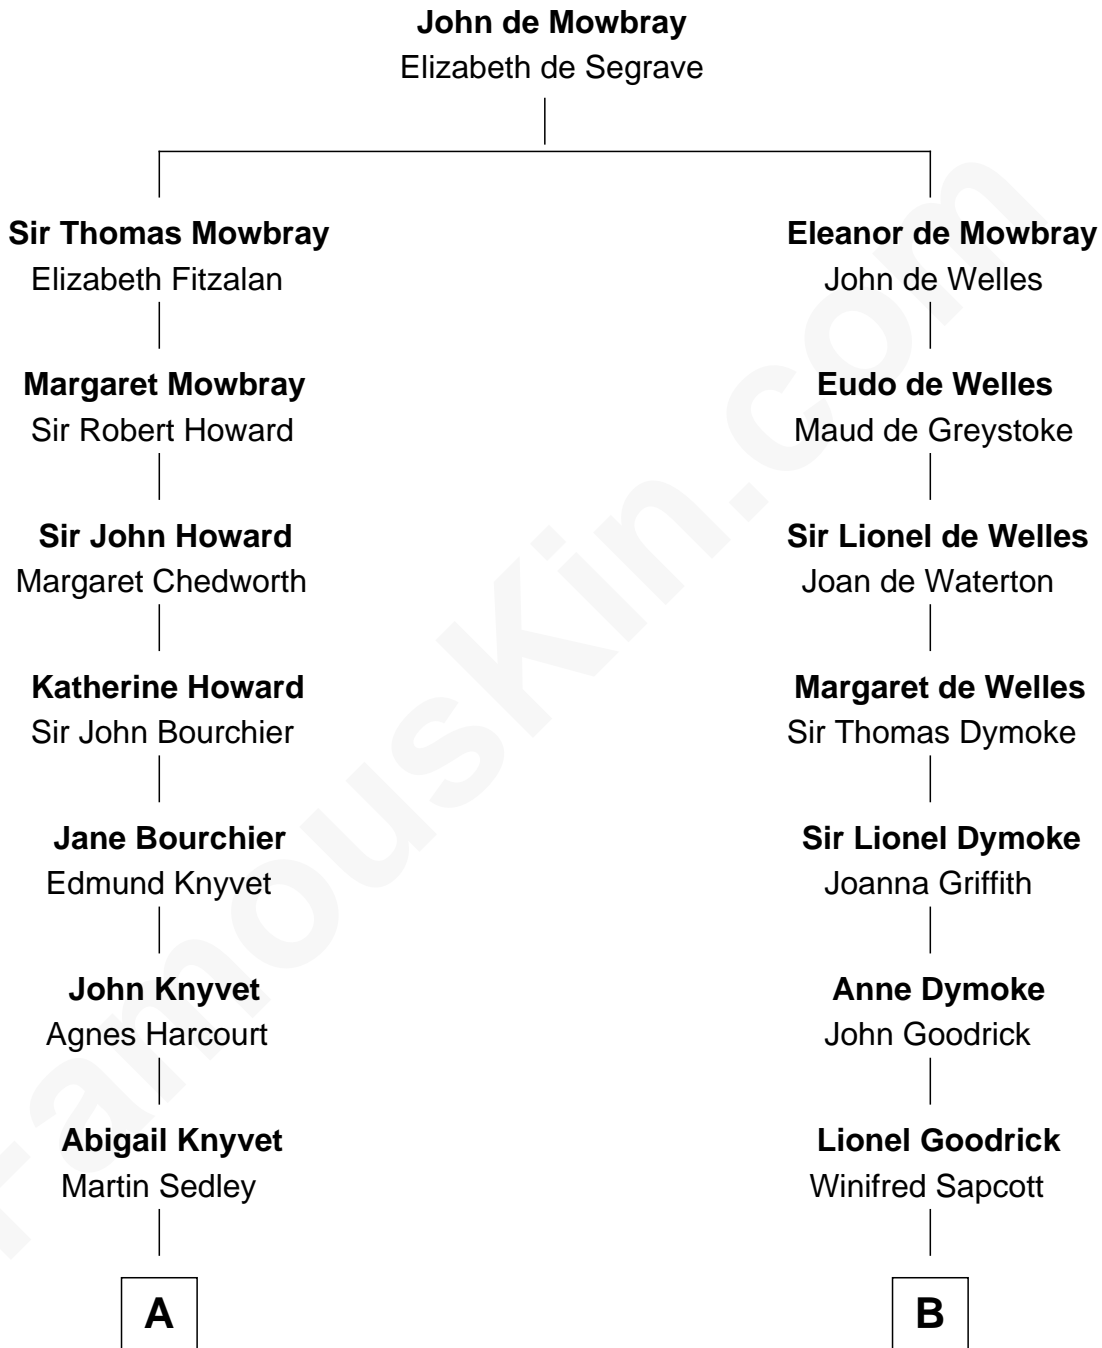

# FamousKin.com Relationship Chart of

**Horace Gray**

*U.S. Supreme Court Justice*

15th cousin of

**Ichabod Goodwin**

*27th Governor of New Hampshire*

**A**

**Muriel Sedley**  
Brampton Gurdon

**Muriel Gurdon**  
Richard Saltonstall

**Nathaniel Saltonstall**  
Elizabeth Ward

**Elizabeth Saltonstall**  
Rev. Rowland Cotton

**Joanna Cotton**  
Rev. John Brown

**Elizabeth Brown**  
John Chipman

**Elizabeth Chipman**  
William Gray