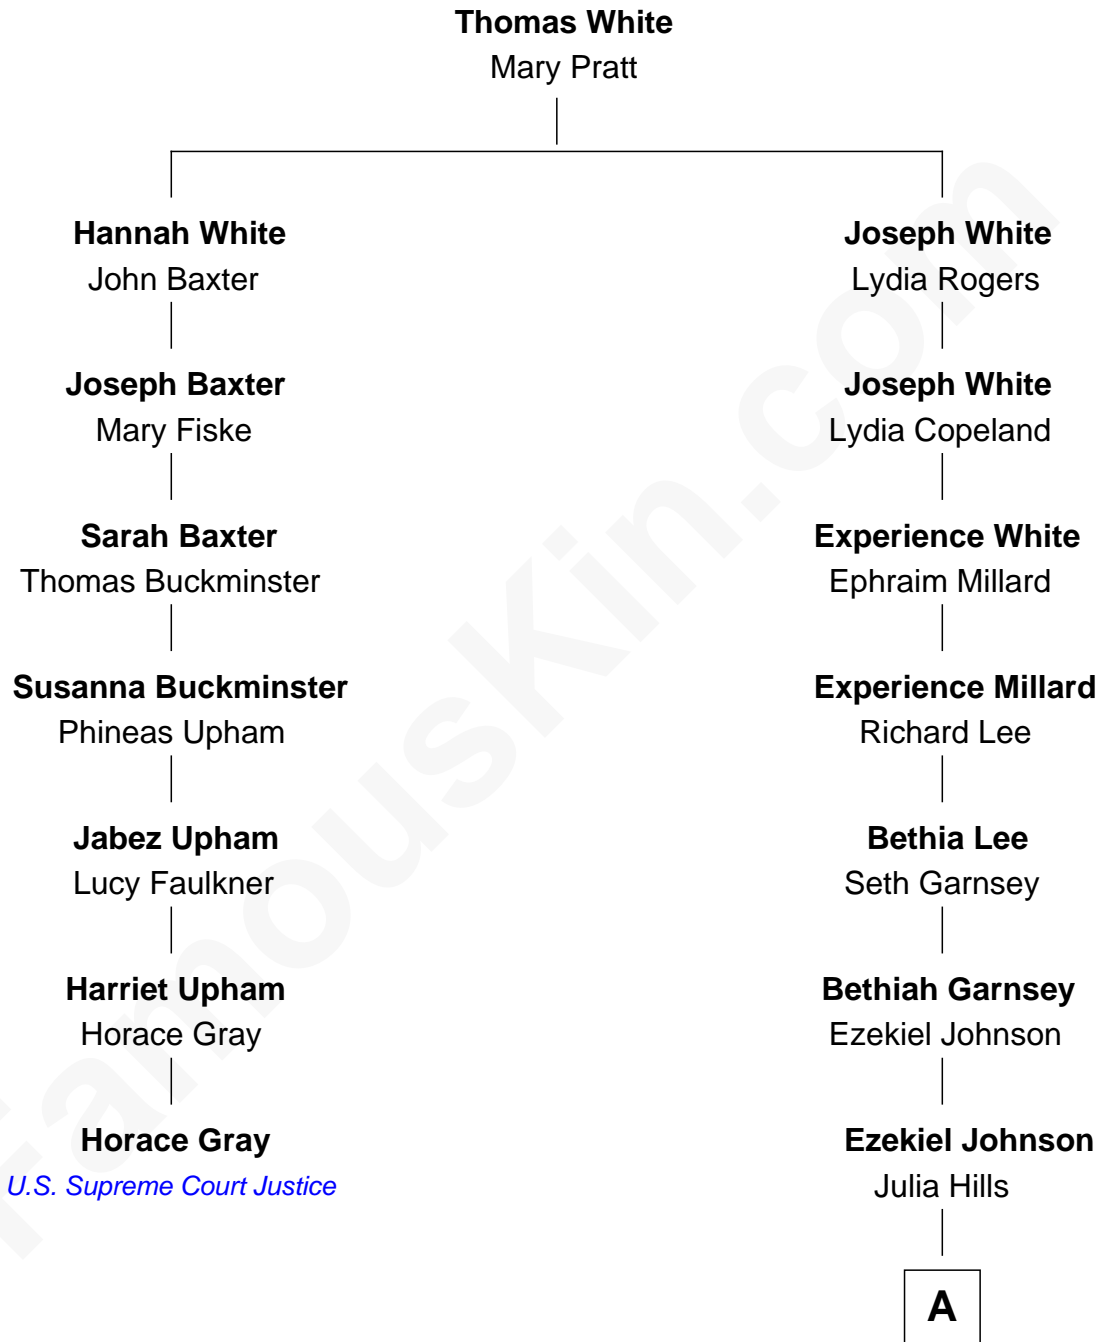

FamousKin.com

Relationship Chart of

Horace Gray

U.S. Supreme Court Justice

6th cousin 6 times removed of

Elizabeth Smart

Founder of Elizabeth Smart Foundation

A