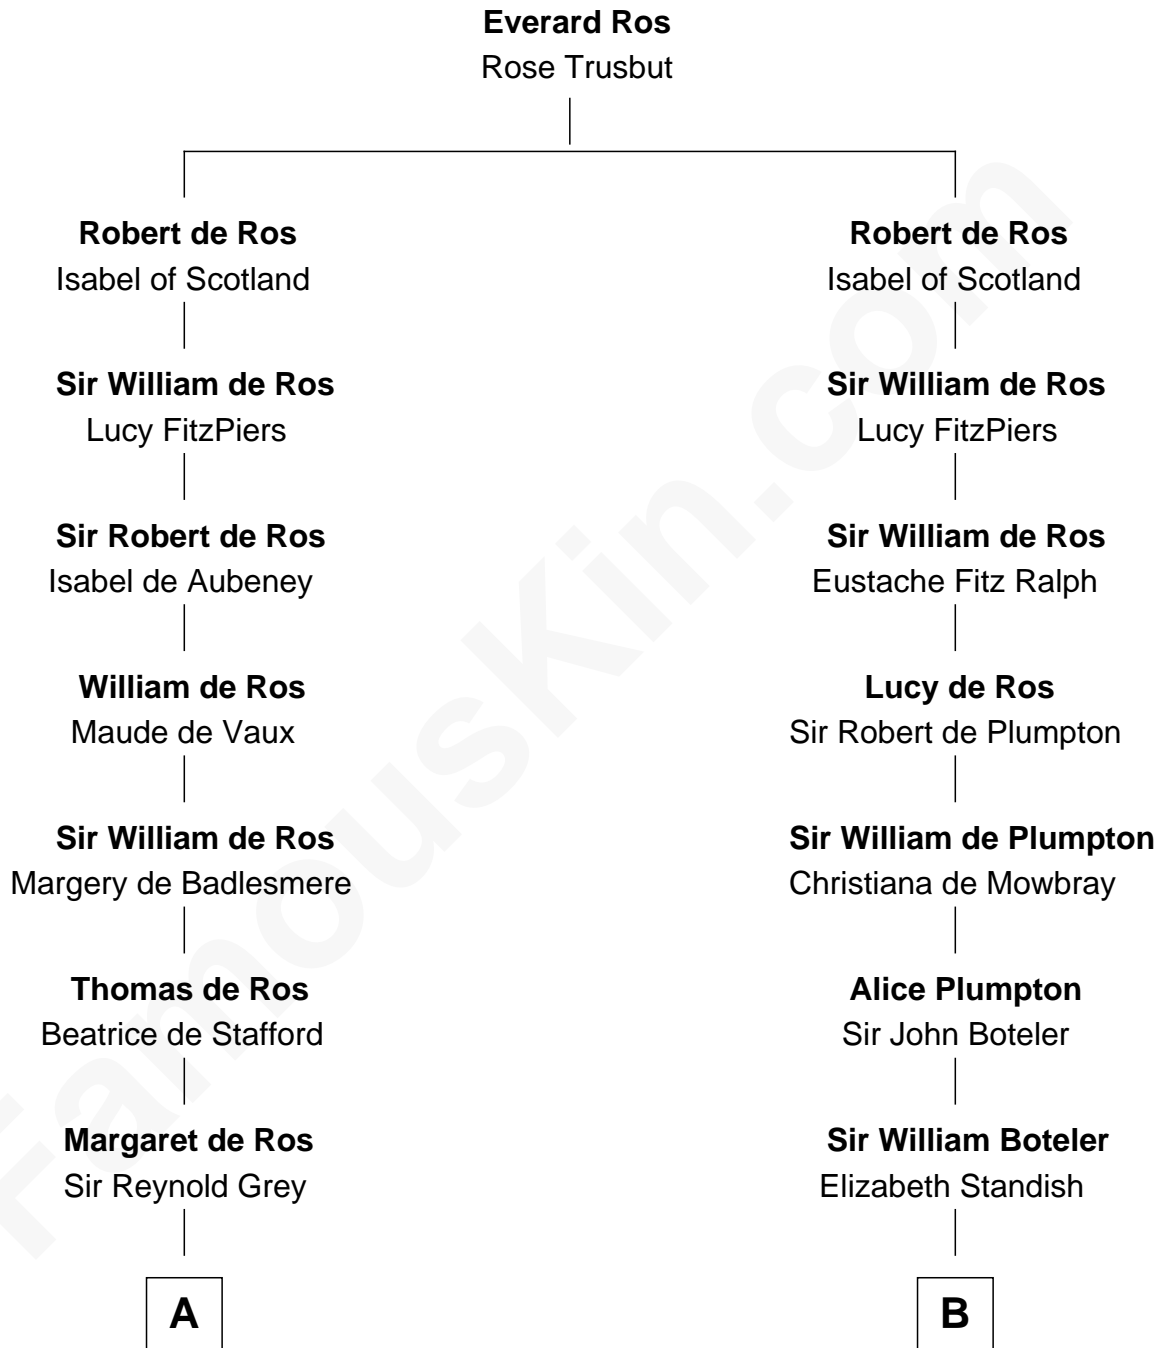

Capt. William Lewis Herndon

Captain of the ill fated S.S. Central America