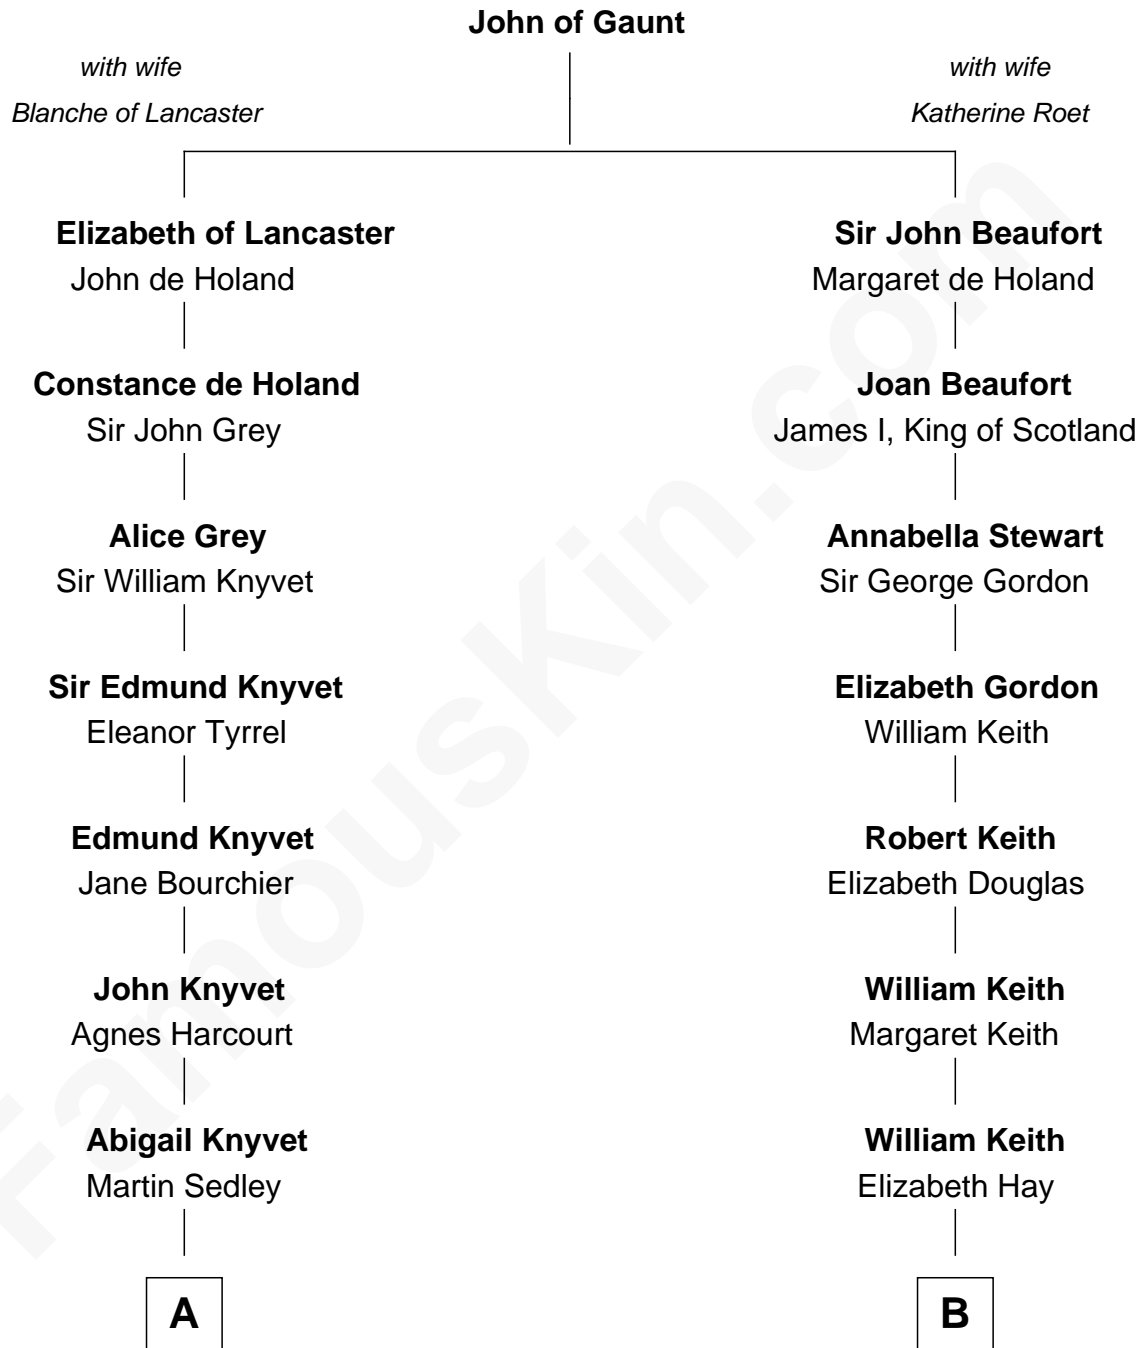

FamousKin.com

Relationship Chart of

Horace Gray

U.S. Supreme Court Justice

15th cousin 4 times removed of

Wernher von Braun

Rocket Scientist

C

Marie Eleonore Dorothea von Below

Wernher von Quistorp

Emmy von Quistorp

Magnus von Braun

Wernher von Braun

Rocket Scientist

FamousKin.com