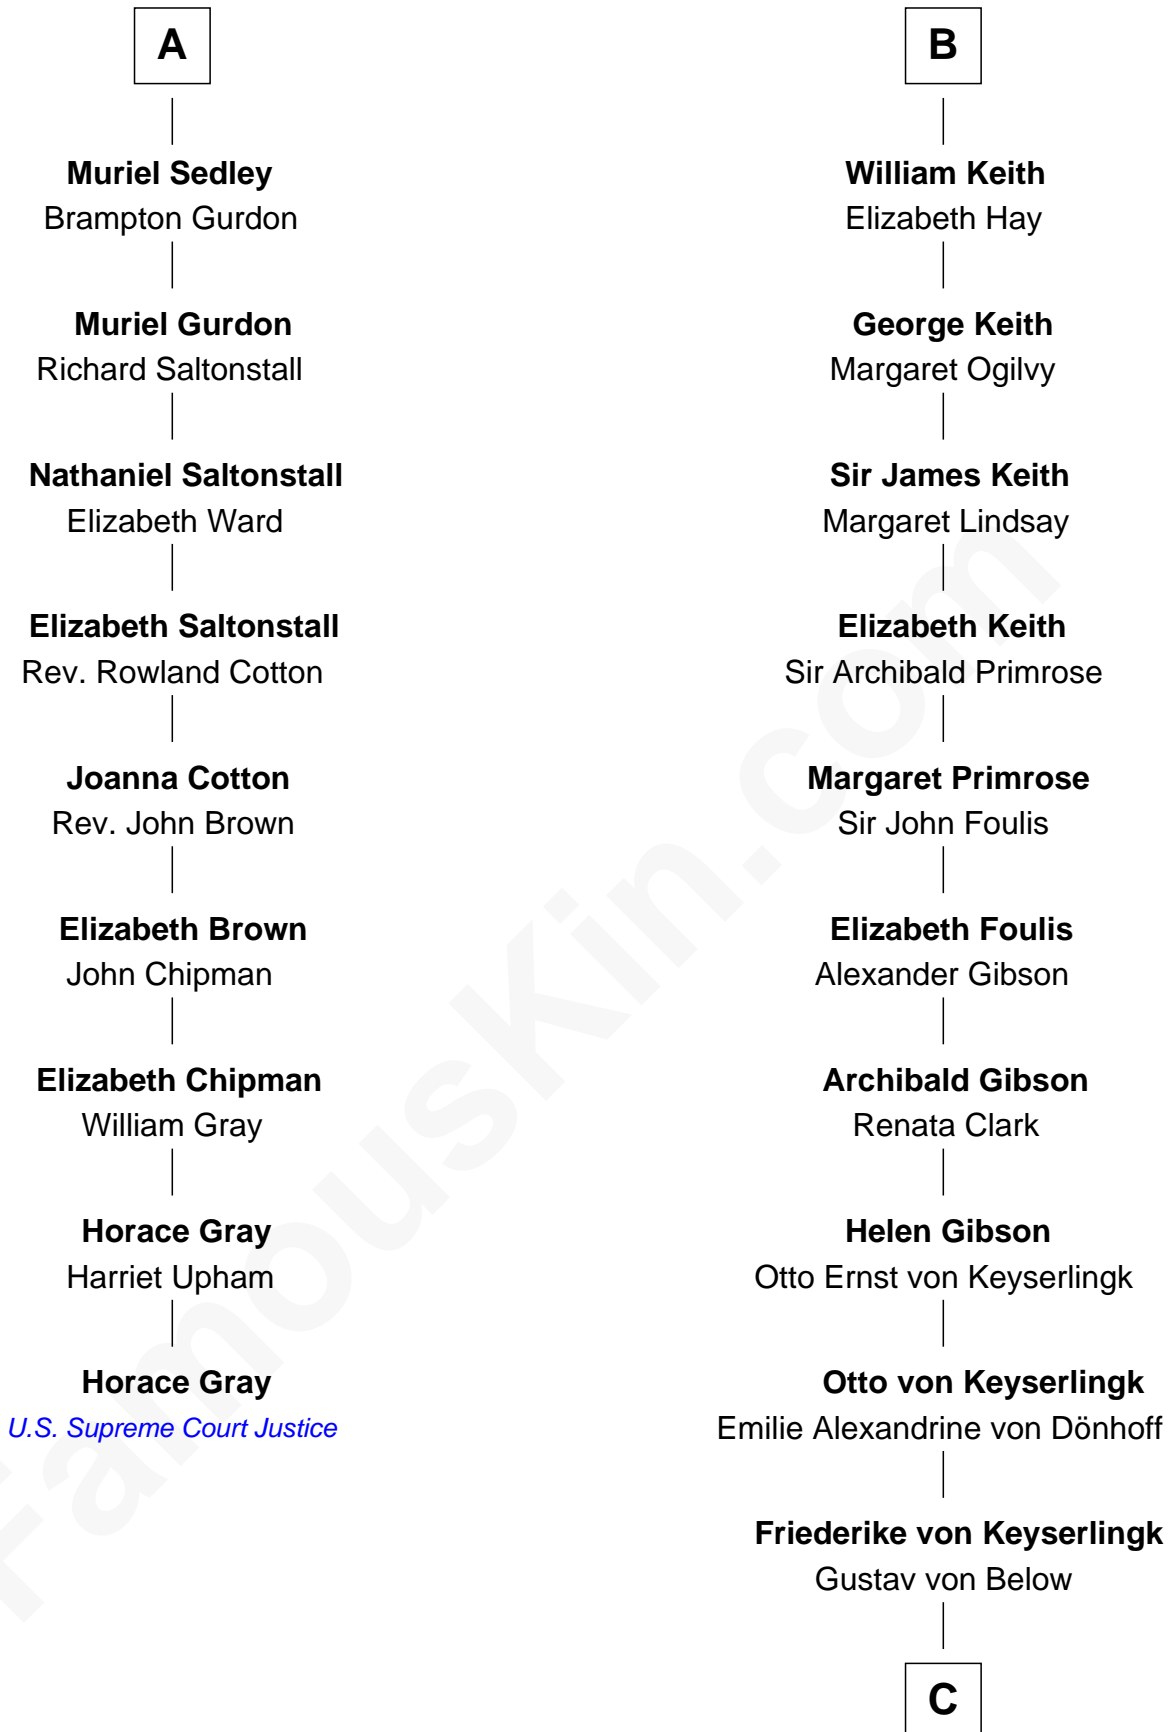

FamousKin.com

Relationship Chart of

Horace Gray

U.S. Supreme Court Justice

15th cousin 5 times removed of

Wernher von Braun

Rocket Scientist

Thomas Holand
Joan Plantagenet

Sir Edmund Knyvet
Eleanor Tyrrel

Annabella Stewart
Sir George Gordon

Edmund Knyvet
Jane Bouchier

Elizabeth Gordon
William Keith

John Knyvet
Agnes Harcourt

Robert Keith
Elizabeth Douglas

Abigail Knyvet
Martin Sedley

William Keith
Margaret Keith

A

B

C

Karl Emil Gustav von Below

Eleonore Melitta Behrend

Marie Eleonore Dorothea von Below

Wernher von Quistorp