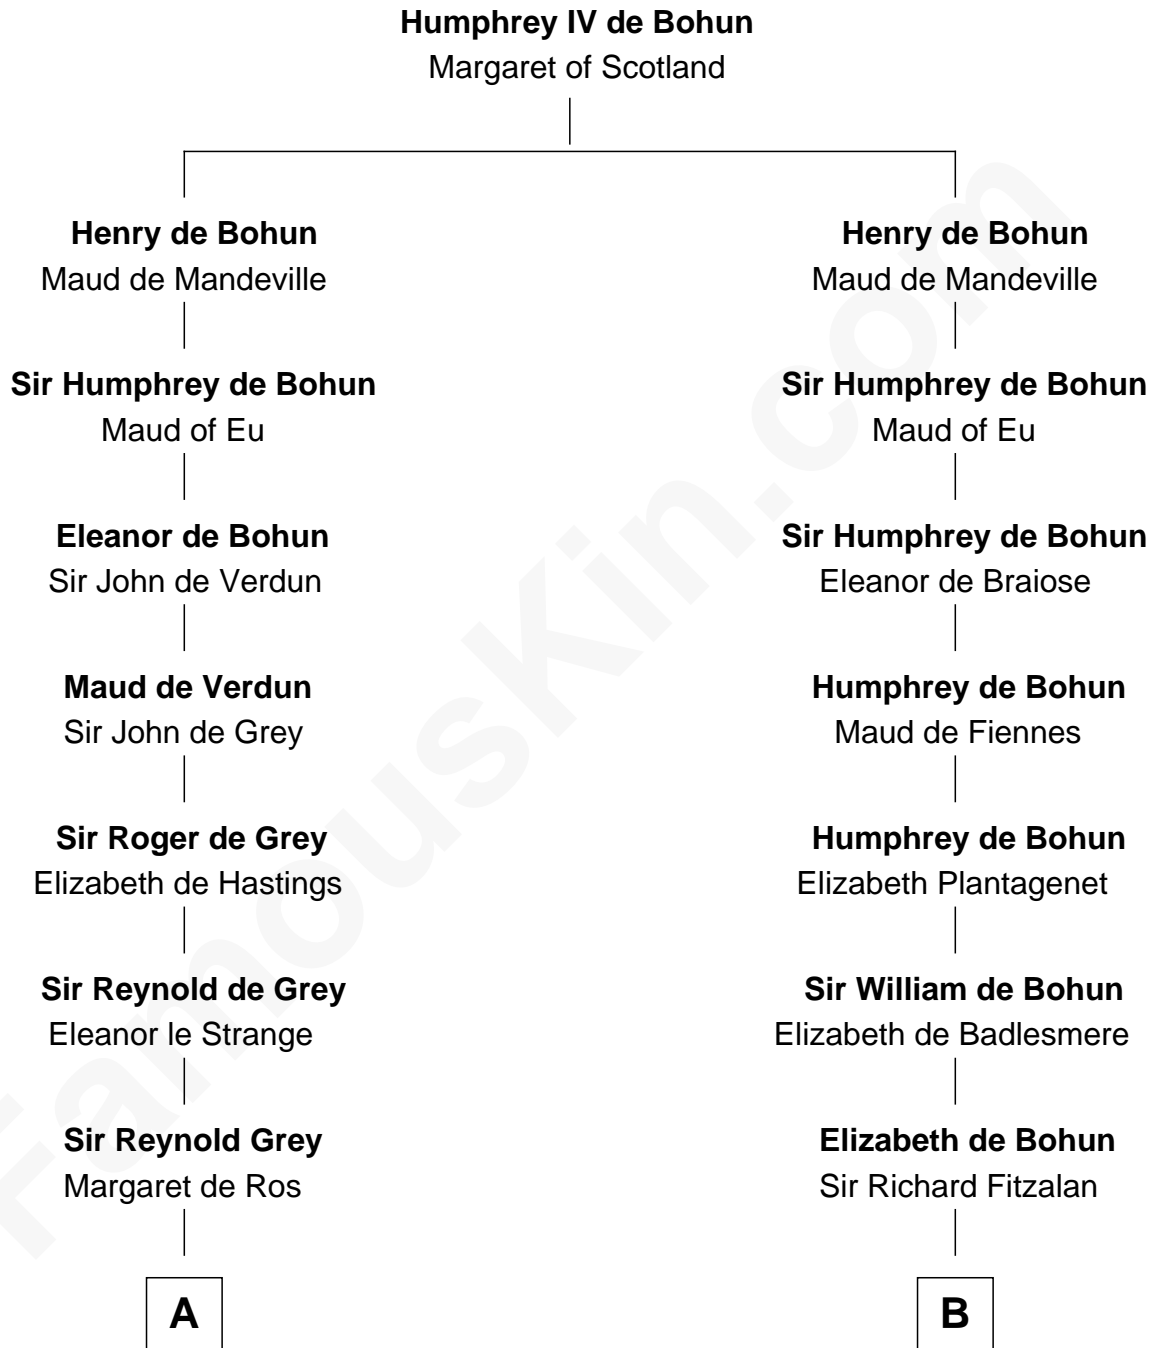

FamousKin.com

Relationship Chart of

Horace Gray

U.S. Supreme Court Justice

18th cousin 3 times removed of

Richard Henry Lee

Signer of the Declaration of Independence

C

Joanna Cotton
Rev. John Brown

Elizabeth Brown
John Chipman

Elizabeth Chipman
William Gray

Horace Gray
Harriet Upham

Horace Gray
U.S. Supreme Court Justice

D

Gov. Thomas Lee
Hannah Ludwell

Richard Henry Lee
Signer of Declaration of Independence