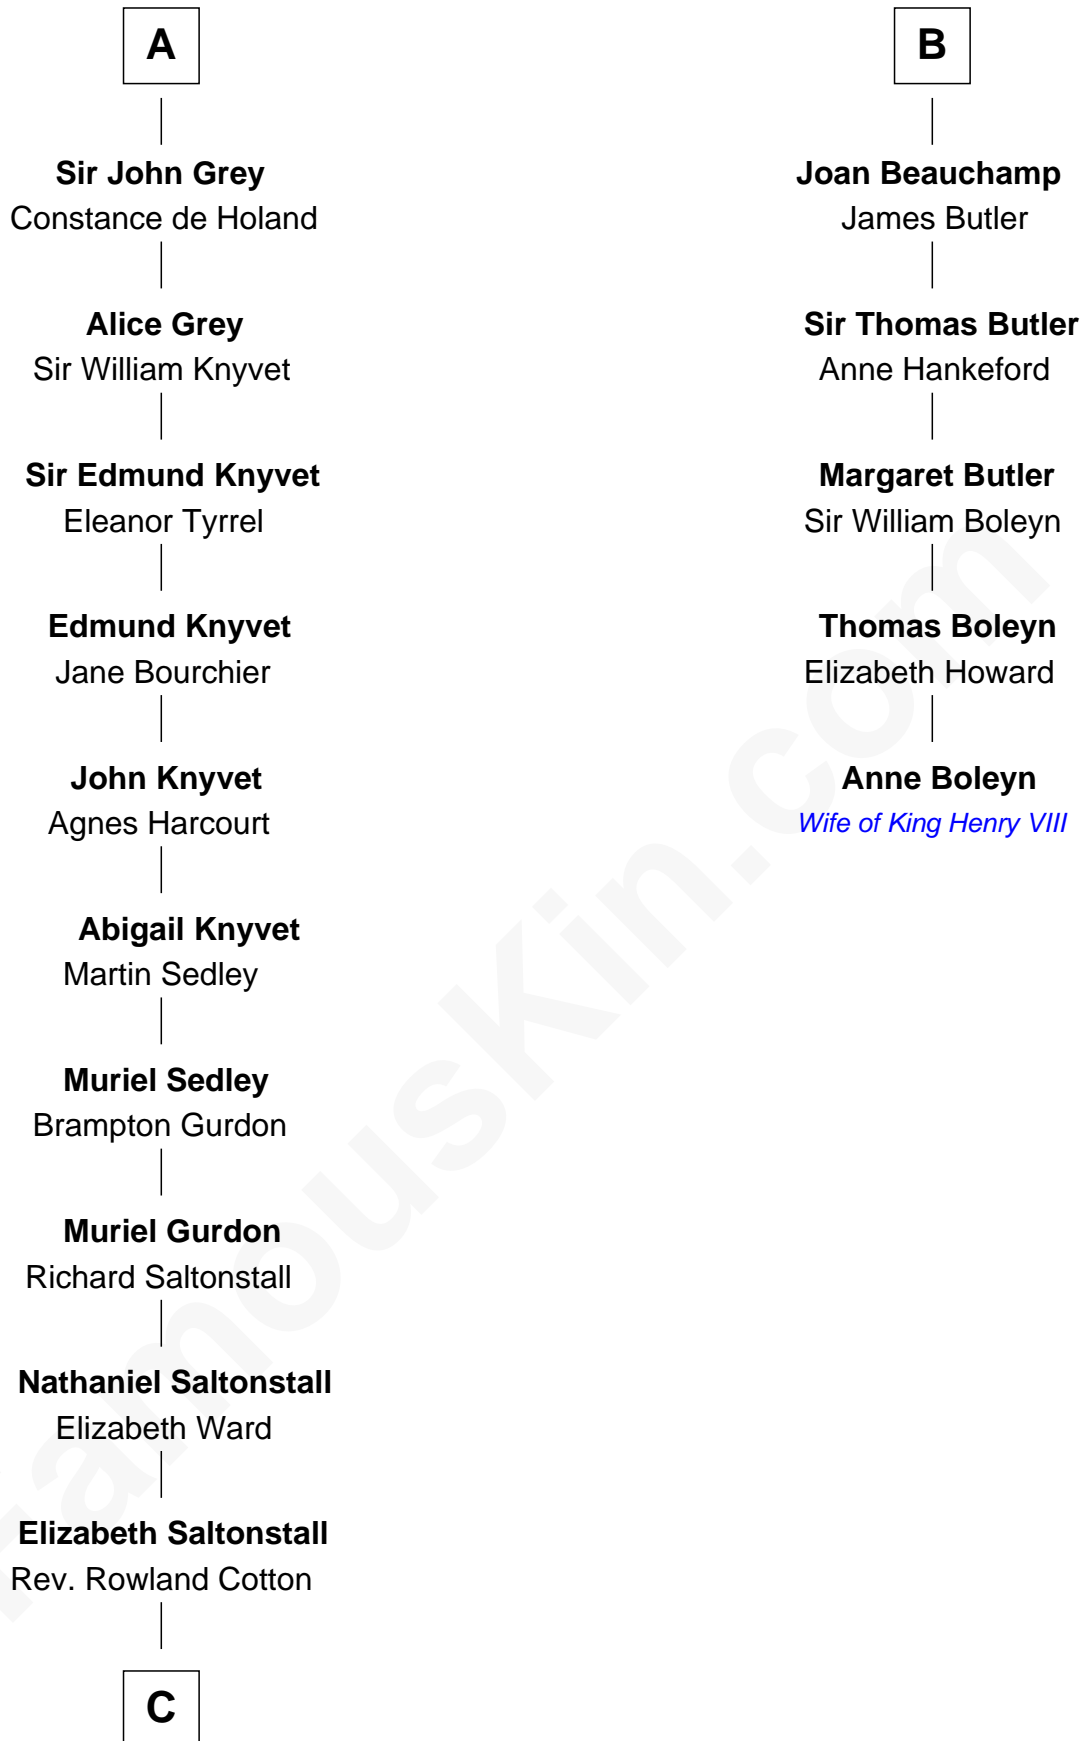

FamousKin.com

Relationship Chart of

Horace Gray

U.S. Supreme Court Justice

11th cousin 10 times removed of

Anne Boleyn

2nd Wife of King Henry VIII

C